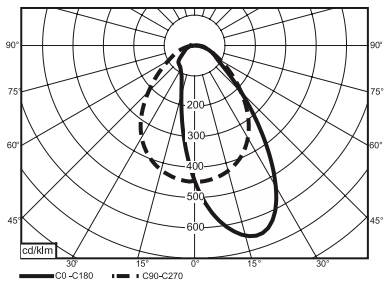

0126ME MAGNETIC LINEAR LIGHTING SYSTEM

asymmetrical lighting solutions