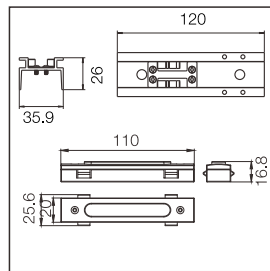

Product information

0126ME.cover

Material PVC
Color Black

Wireless switch panel

Material Plastic
Color White

SMART DIM

Power Max. 100W
Material Plastic
Color White

0126 ME Connector Kit