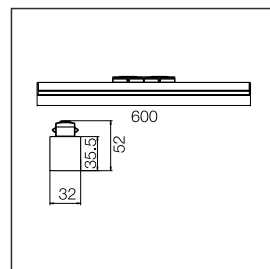

Correct installation

The table shows the correct installation distances for uniform lighting on the wall.

code	L (m)	h (m)
0127ASY	1.5	4.5

Product information

0127ASY / 0127 DASY

Power	20W
CCT	3000K ● 4000K ● 6500K ○
Voltage	DC24V
Output Lumens	1600lm
CRI	>80
Material	Aluminum
Color	Black
Life	30 000 H