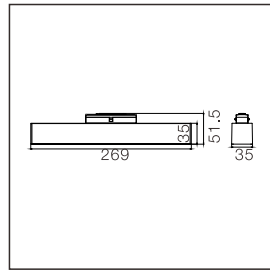

Product information

0127MMA 15

120°