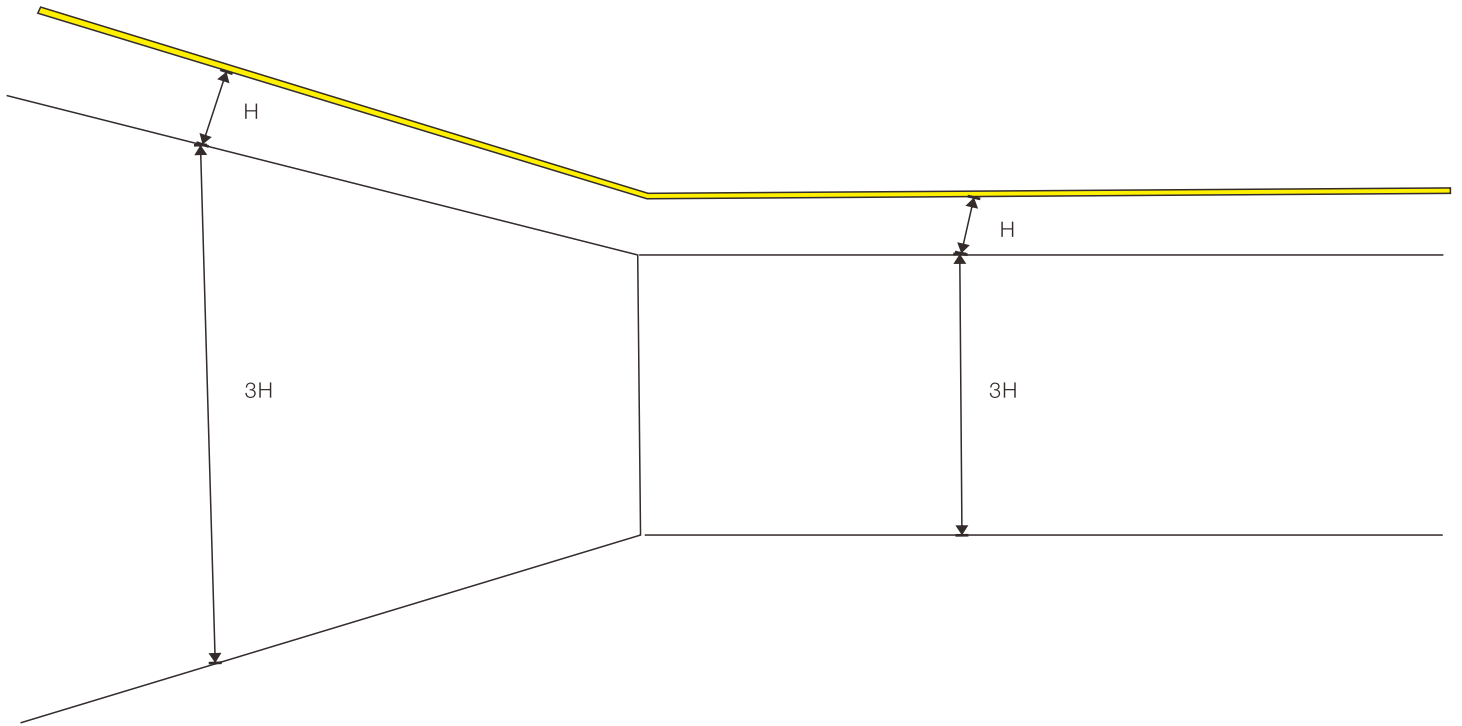

Correct installation

The table shows the correct installation distances for uniform lighting on the wall.