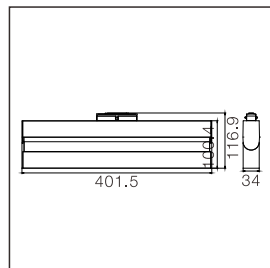

Power	30W
CCT	3000K ● 4000K ● 6500K ○
Voltage	DC24V
Output Lumens	2400 lm
CRI	>80
Material	Aluminum
Color	Black
Life	30 000 H