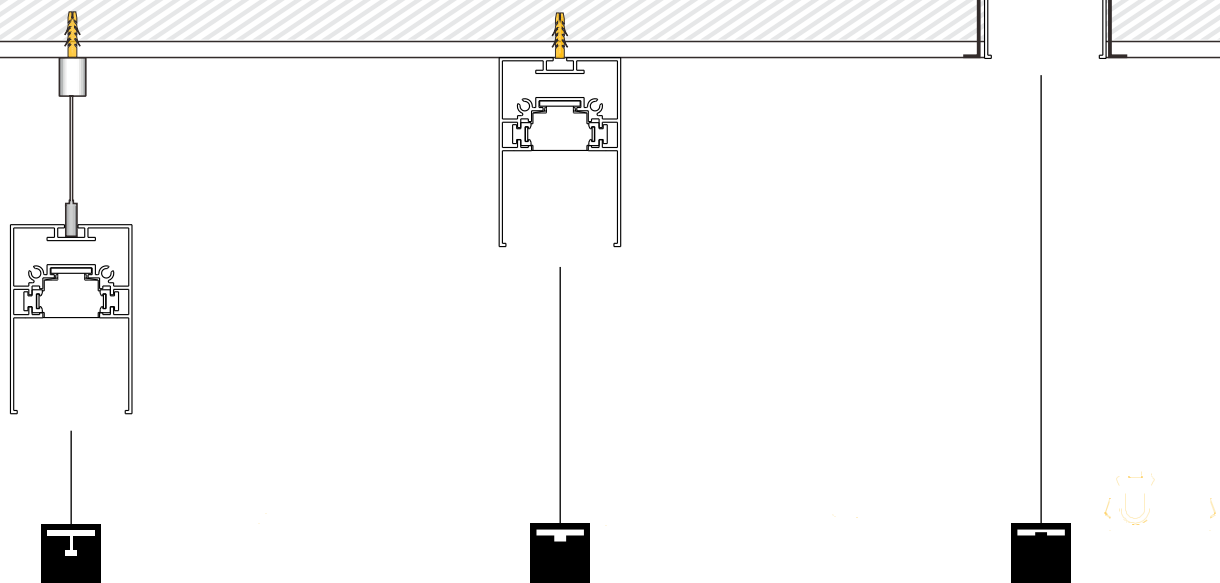

Applications

0126 ME series can be freely assembled in different ways of lighting effects, continuous linear lighting, can also focus on the gap lighting, because it has a magnet function, so you can quickly install and replace.

0126 ME Headliner can be used recessed, suspended and surface mounted .