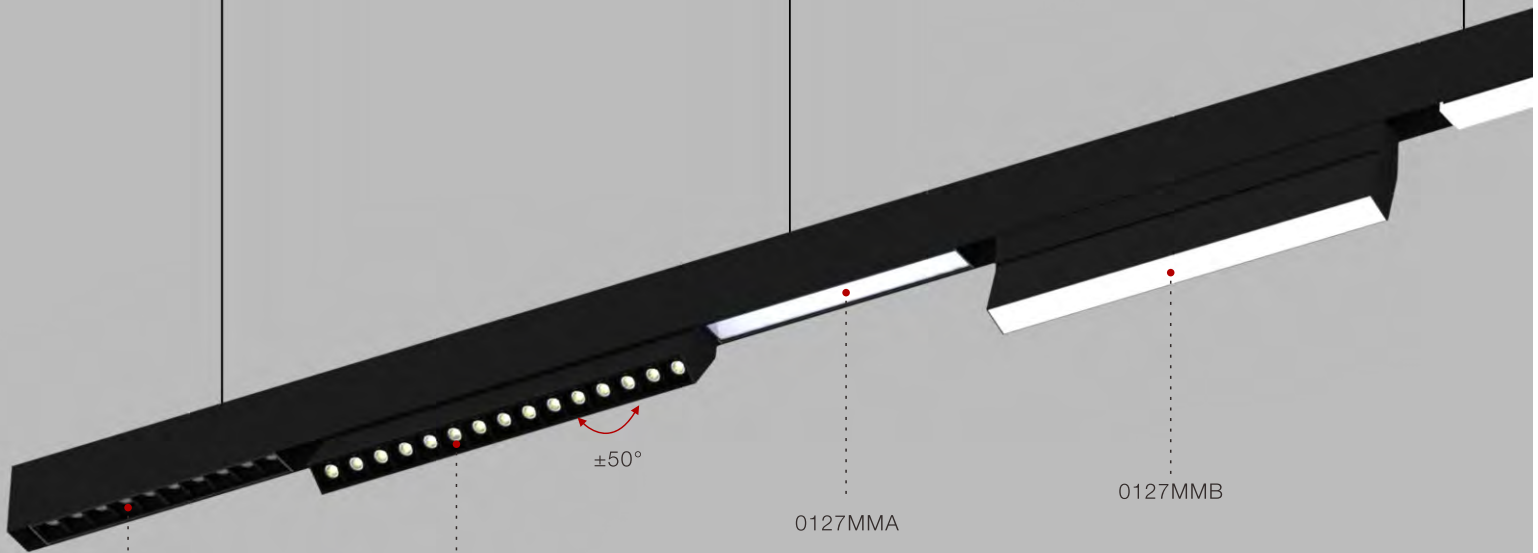

0126MMA

0126MMB

$\pm 50^\circ$

0127MMA

0127MMB