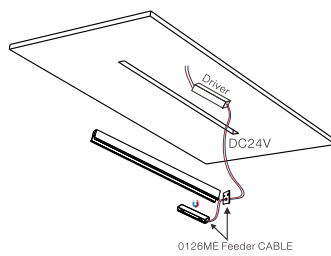

Installation