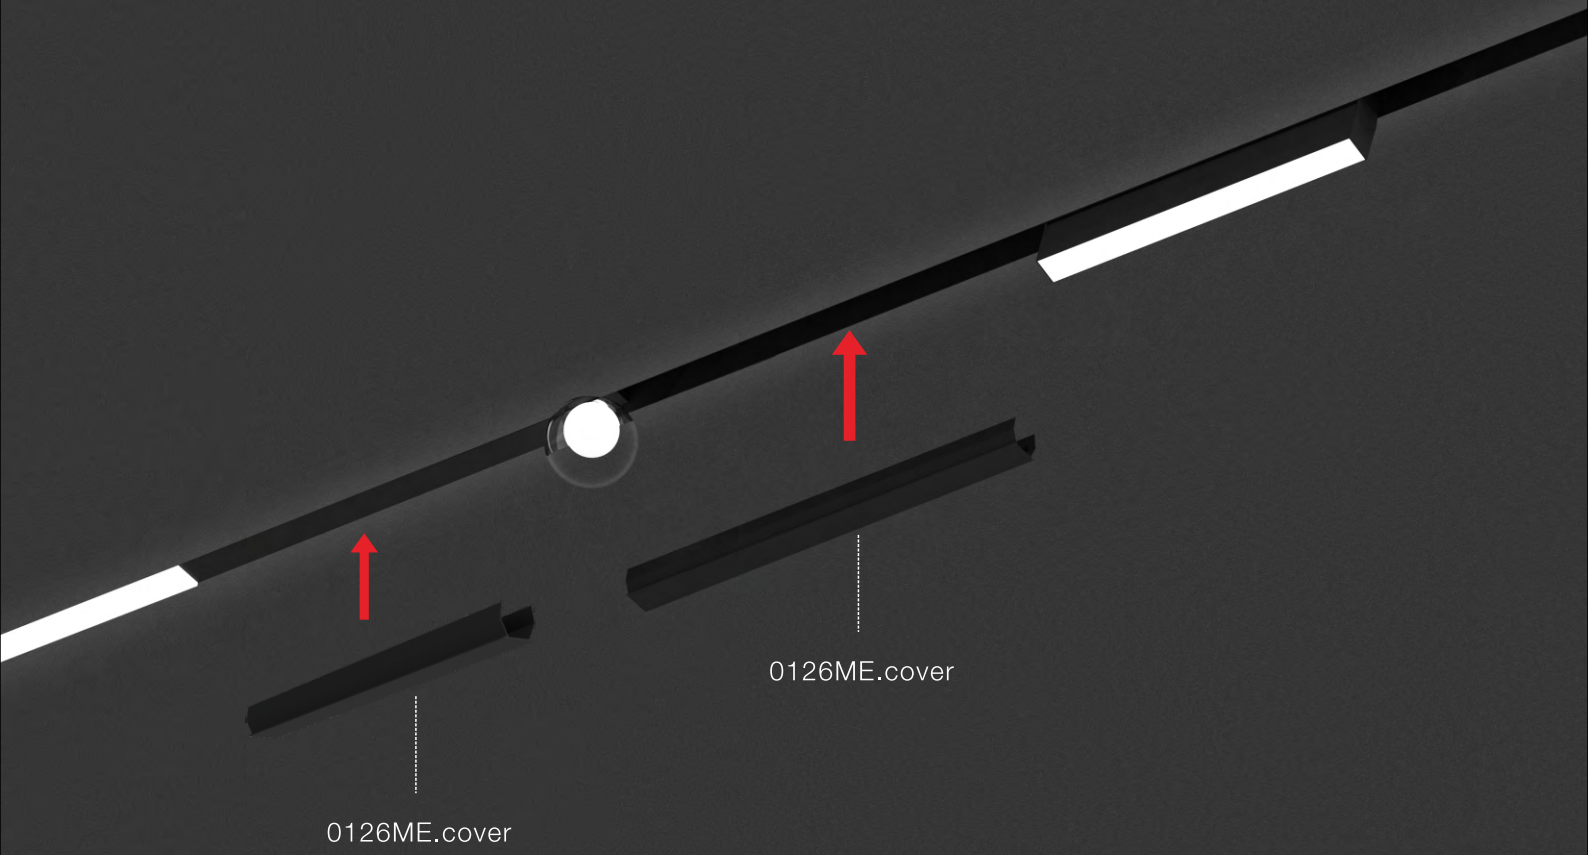

0126ME.cover application