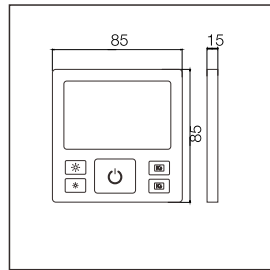

Product information

0126ME.cover

Material PVC
Color Black

Wireless switch panel

Material Plastic
Color White

SMART DIM

Power Max. 100W
Material Plastic
Color White

0126 ME Connector Kit