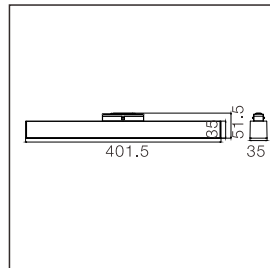

0126MMA 22

Power	22W
CCT	3000K ● 4000K ● 6500K ○
Voltage	DC24V
Output Lumens	1760 lm
CRI	>80
Material	Aluminum
Color	Black
Life	30 000 H