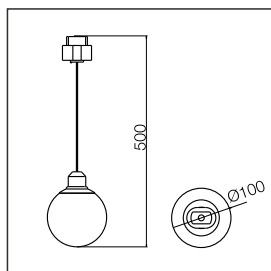

0126BALL CABLE 5

Power	5W
CCT	3000K ● 4000K ● 6500K ○
Voltage	DC24V
Output Lumens	400 lm
CRI	>80
Material	Aluminum
Color	Black
Life	30 000 H