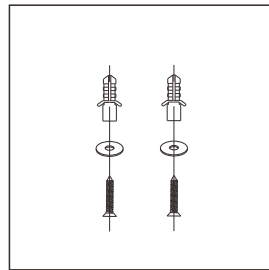

Material	Iron
Color	Chrome

Cable 70

Material	Aluminum
Color	Black

0126ME high power light

0126 me high power light apply to need high brightness places such as supermarkets, lobby, stores...

0138MMA
1000mm length
30W
3000 lumen output