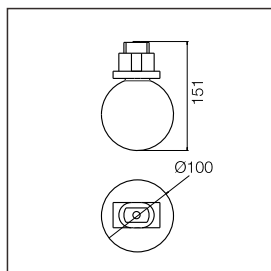

0126BALL 5

Power	5W
CCT	3000K ● 4000K ● 6500K ○
Voltage	DC24V
Output Lumens	400 lm
CRI	>80
Material	Aluminum
Color	Black
Life	30 000 H