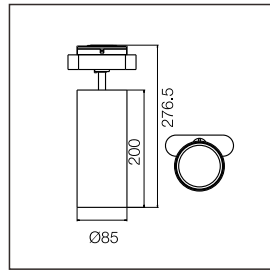

Product information

0126MSF 30

Power	30W
CCT	3000K ● 4000K ● 6500K ○
Voltage	DC24V
Output Lumens	2400 lm
CRI	>80
Material	Aluminum
Color	Black
Life	30 000 H