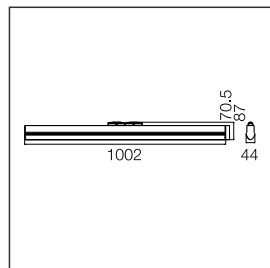

Product information

0138MMA 30

120°

Power	30W
CCT	3000K ● 4000K ● 6500K ○
Voltage	DC24V
Output Lumens	2400 lm
CRI	>80
Material	Aluminum
Color	Black
Life	30 000 H