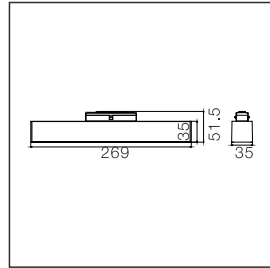

Product information

0126MMA 15

Power	15W
CCT	3000K ● 4000K ● 6500K ○
Voltage	DC24V
Output Lumens	1200 lm
CRI	>80
Material	Aluminum
Color	Black
Life	30 000 H