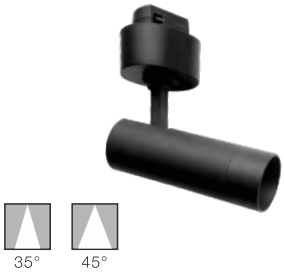

0126MSF.CIRCLE 5

Power	5W
CCT	3000K ● 4000K ● 6500K ○
Voltage	DC24V
Output Lumens	400 lm
CRI	>90
Material	Aluminum
Color	Black
Life	30 000 H