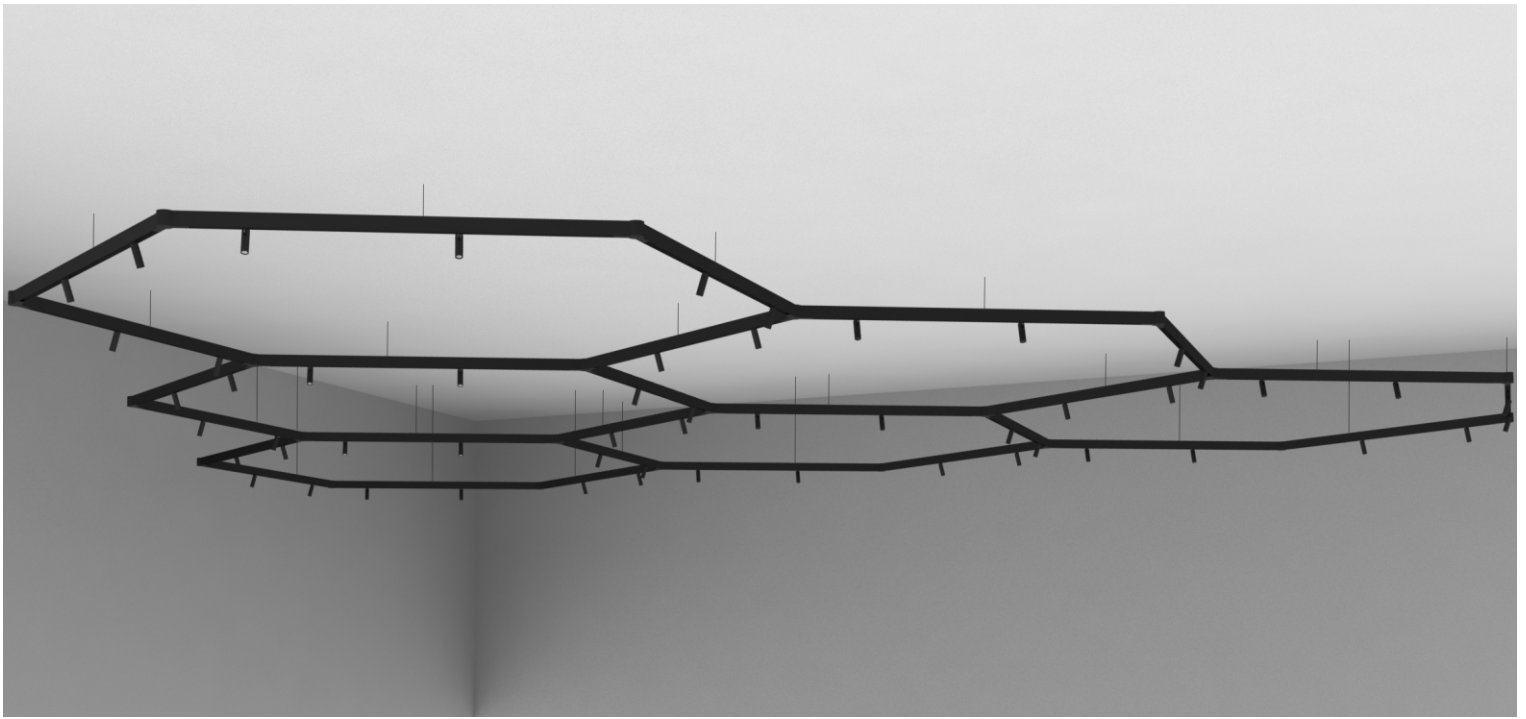

0126MSD

0126MEBALL CABLE

0126MEBALL

350°

90°

Analysis of Magnetic System Structure

- Safe and reliable, through the pull test. Easy maintenance, rapid replacement without tools.

Safety

- Magnetic linear light system operates with various kinds of lamps, meeting the needs of different applications.

- DC24V output, safety guarantee.

Example of suspended installation

Appliance suitable for suspended, ceiling or semi-recessed installation; shown here in the single suspension version with sliding cables.

Installation diagram

Dimming effect chart

This model can only do suspend or surface mounted

Installation exploded view

0126MELN

This model can only do suspend or surface mounted

Installation exploded view

x12