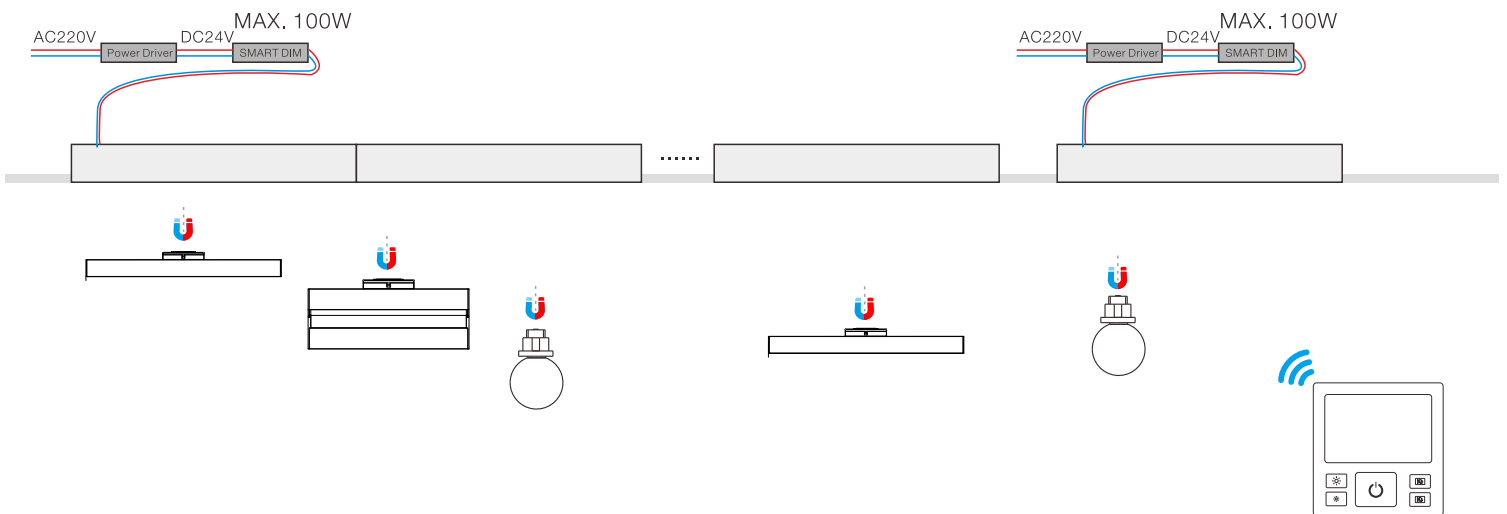

Installation diagram

Dimming effect chart