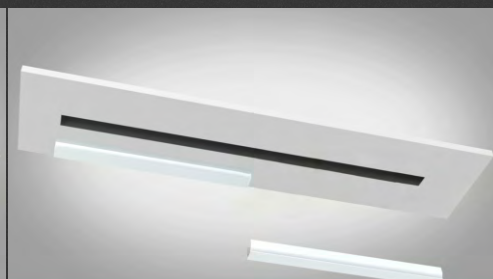

0126ME.cover application