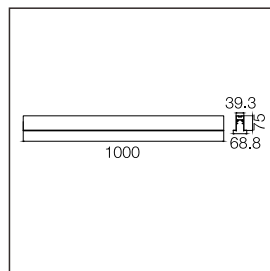

Material Aluminum
Color Black

Cap 0126ME