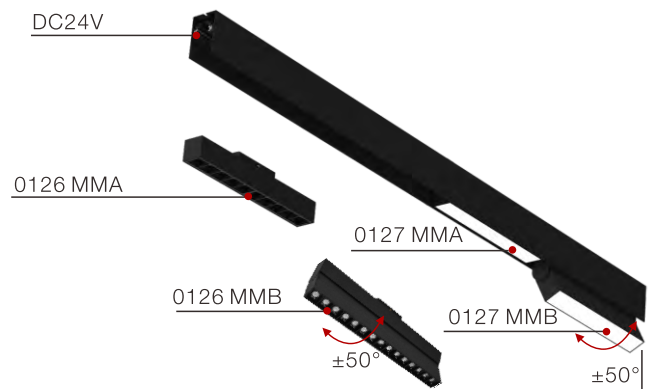

0126MSD

0126MEBALL CABLE

0126MEBALL

350°

90°

Analysis of Magnetic System Structure

- Safe and reliable, through the pull test. Easy maintenance, rapid replacement without tools.

Safety

- Magnetic linear light system operates with various kinds of lamps, meeting the needs of different applications.

- DC24V output, safety guarantee.

Example of suspended installation

Appliance suitable for suspended, ceiling or semi-recessed installation; shown here in the single suspension version with sliding cables.