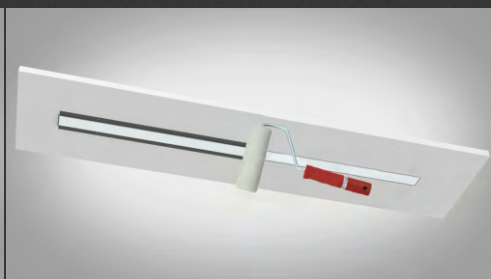

0126ME.cover application