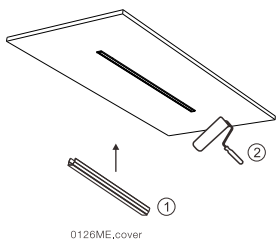

Installation