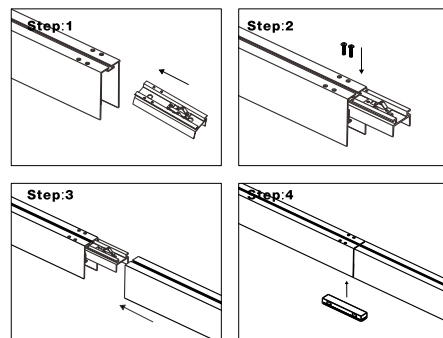

Example of the connection between linear