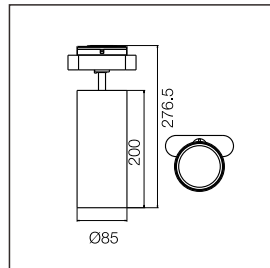

0126MSF 40

Power	40W
CCT	3000K ● 4000K ● 6500K ○
Voltage	DC24V
Output Lumens	3200 lm
CRI	>80
Material	Aluminum
Color	Black
Life	30 000 H