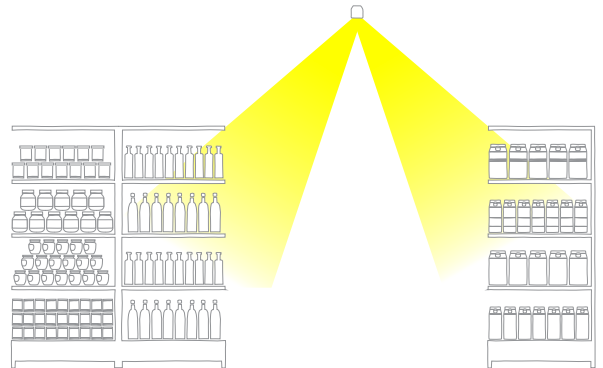

0127ASY

0127DASY

The design and application of single polarized optics in the art gallery. Continuous installation creates a perfect single-polarized wall-washing effect, making it easy for visitors to enjoy paintings in a comfortable lighting environment.