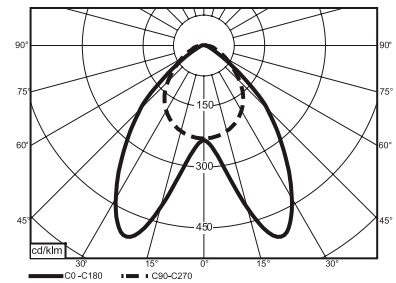

The design and application of single polarized optics in the art gallery. Continuous installation creates a perfect single-polarized wall-washing effect, making it easy for visitors to enjoy paintings in a comfortable lighting environment.