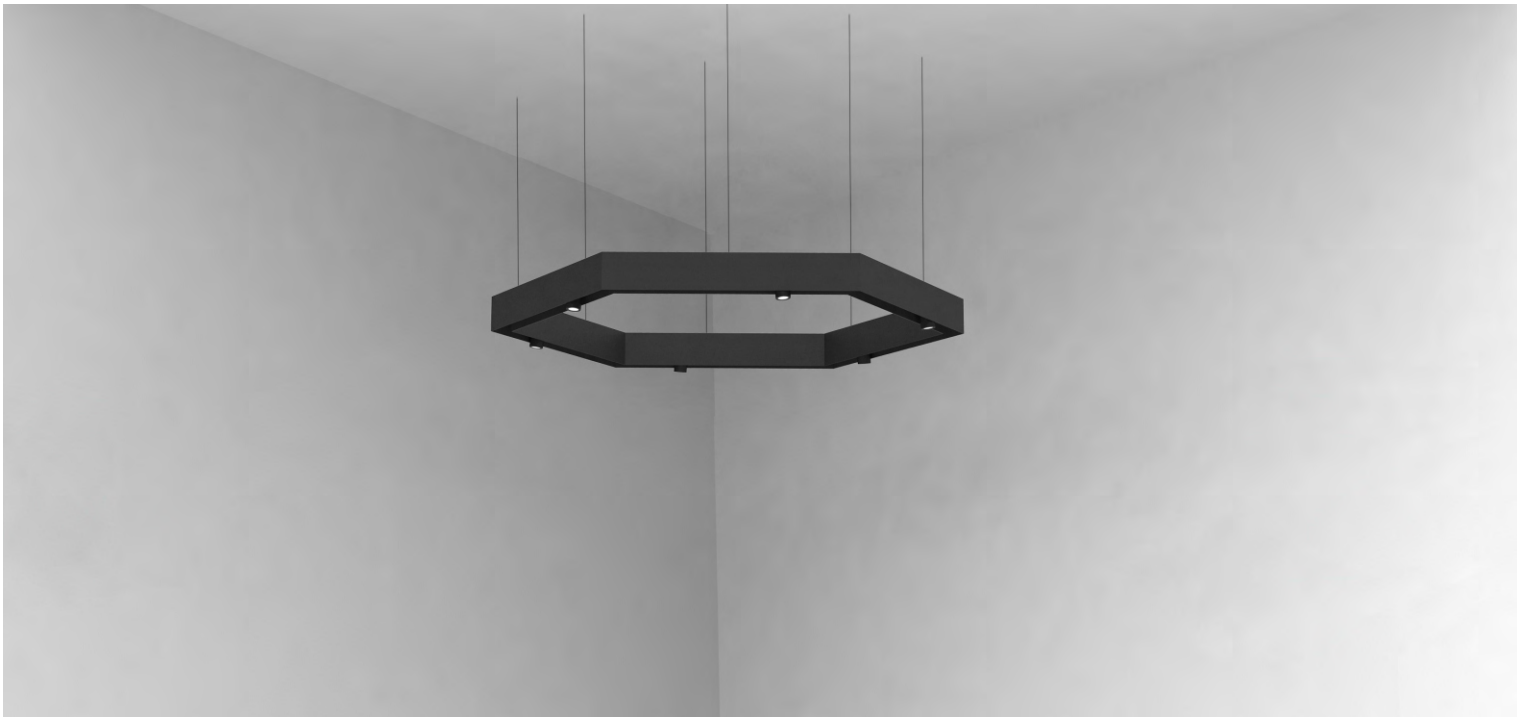

This model can only do suspend or surface mounted

Installation exploded view

0126MELN