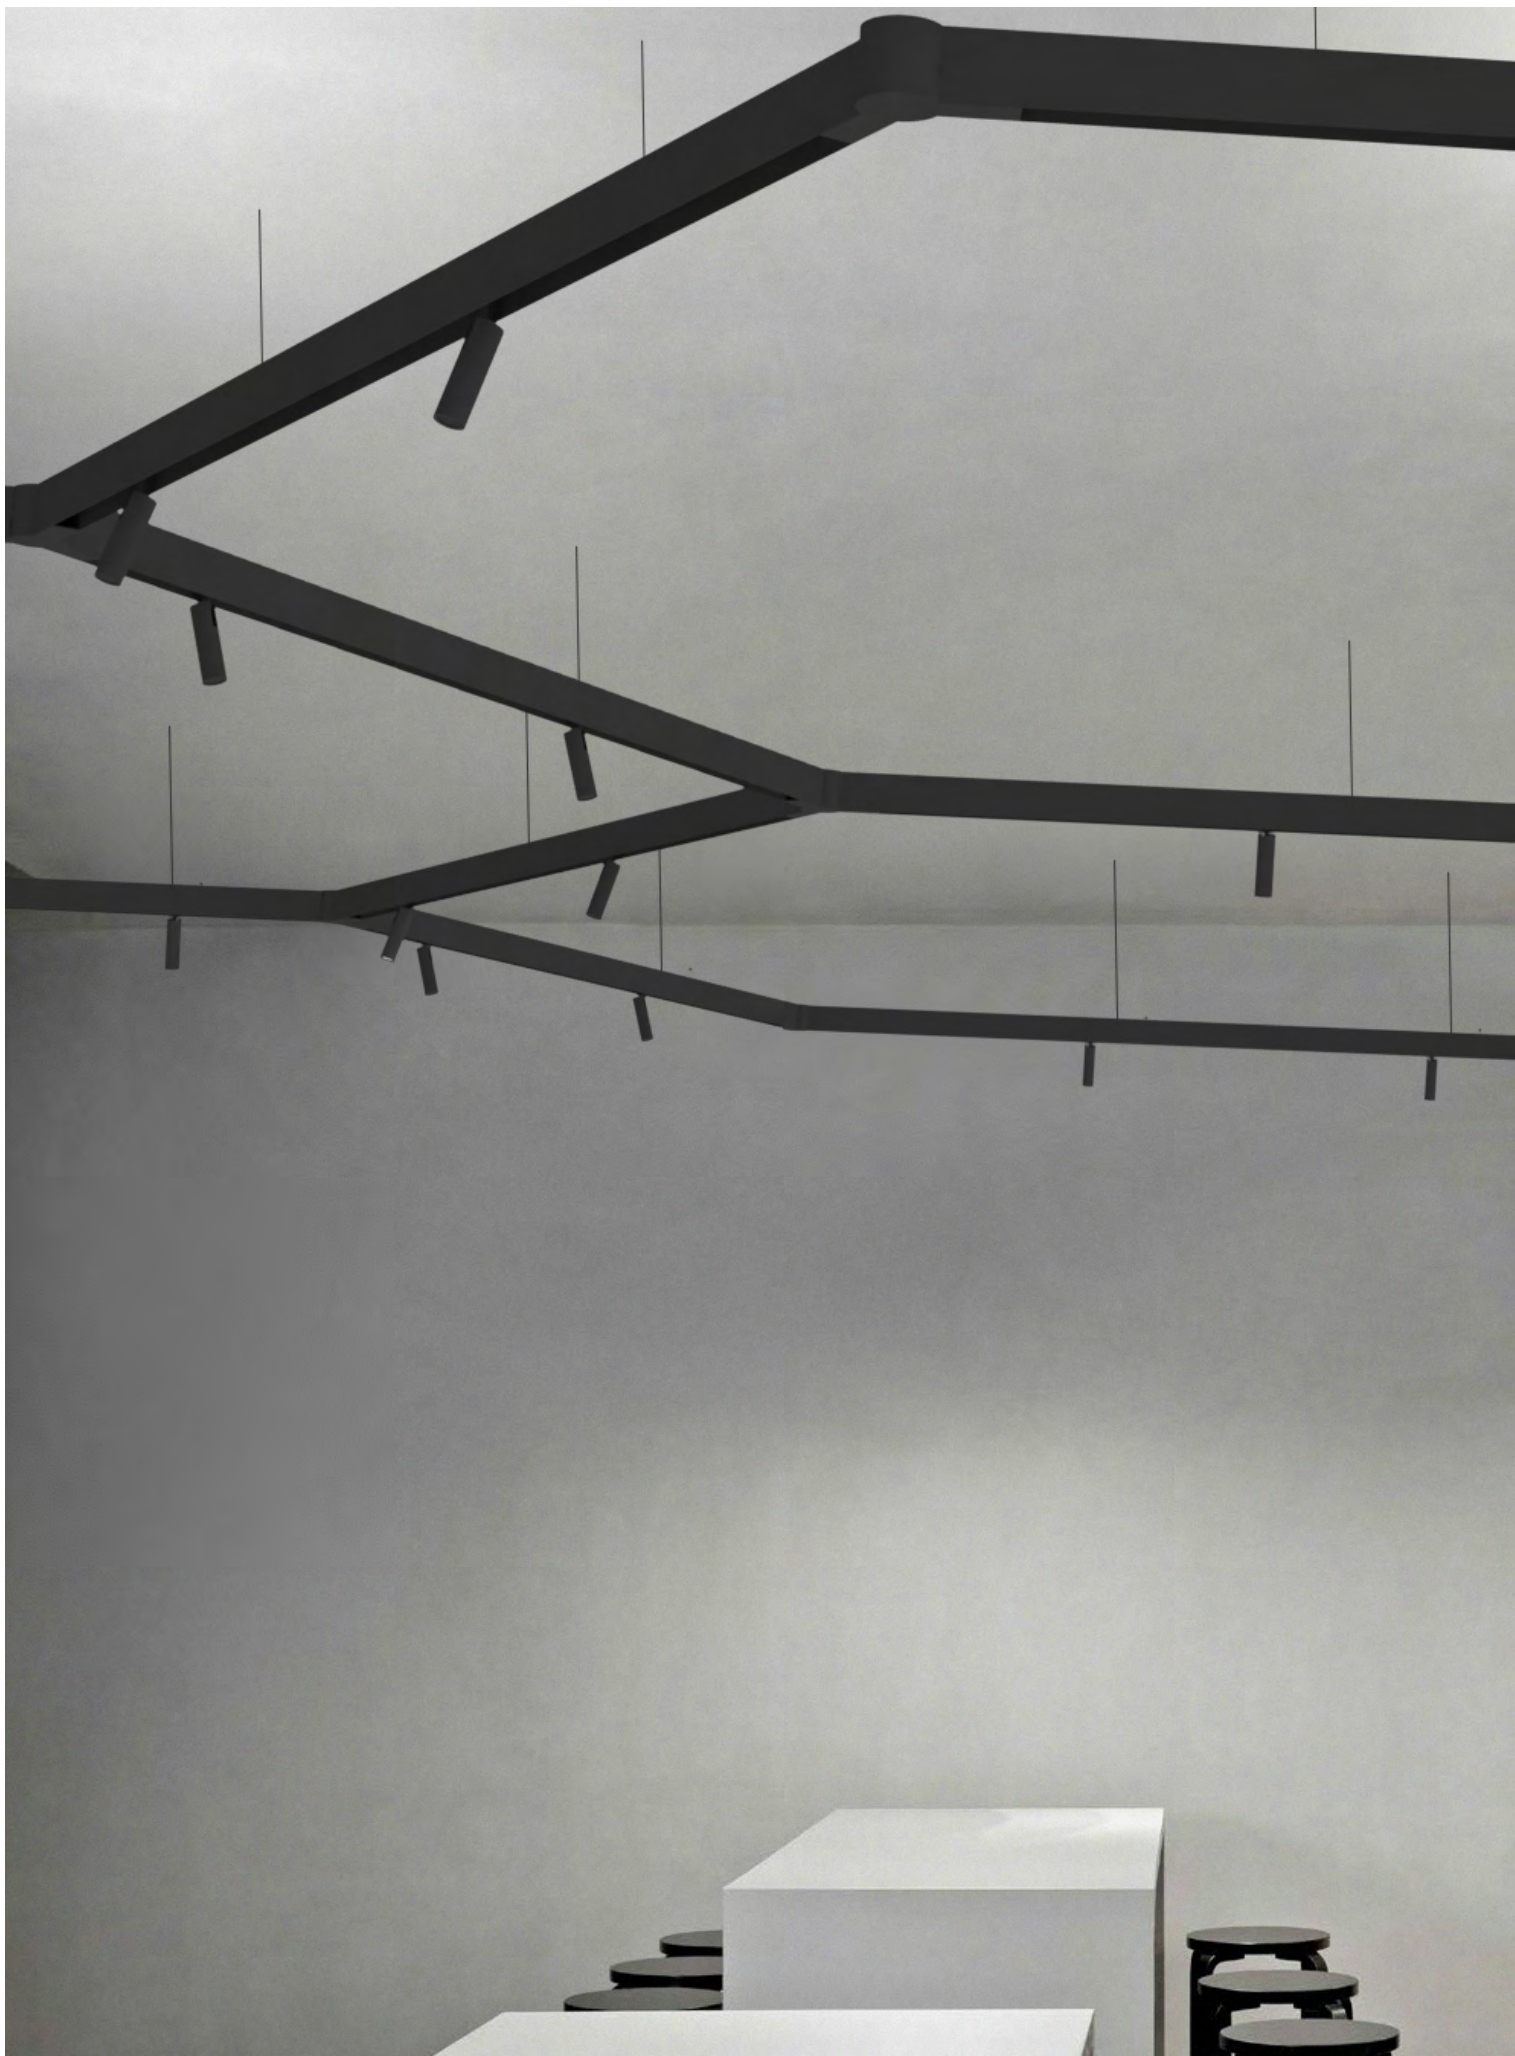

- Magnetic linear light system operates with various kinds of lamps, meeting the needs of different applications.

- DC24V output, safety guarantee.

Example of suspended installation

Appliance suitable for suspended, ceiling or semi-recessed installation; shown here in the single suspension version with sliding cables.

Kit for suspension with sliding cables. Variable distancing between anchor points.

Example of the connection between linear

Installation

Dimmable

Thanks to the advancement of wireless technology and intelligent systems, we have upgraded the wireless operation of the lamps to a new level of technology. This smart dimming application can easily turn on or off the lighting fixtures and adjust the brightness through any smart device (such as a mobile phone, tablet computer, computer, or intelligent control panel) that carries Bluetooth functions.

Installation diagram

Dimming effect chart

This model can only do suspend or surface mounted

Installation exploded view

0126MELN

This model can only do suspend or surface mounted

Installation exploded view

x12