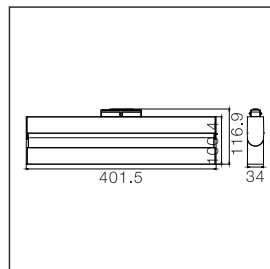

0126MMB 22

Power	22W
CCT	3000K ● 4000K ● 6500K ○
Voltage	DC24V
Output Lumens	1760 lm
CRI	>80
Material	Aluminum
Color	Black
Life	30 000 H