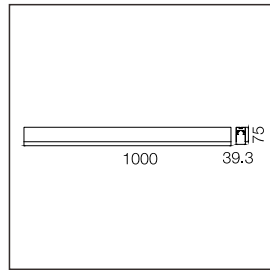

Product information

0126MEN

Material Aluminum
Color Black

0126MECN