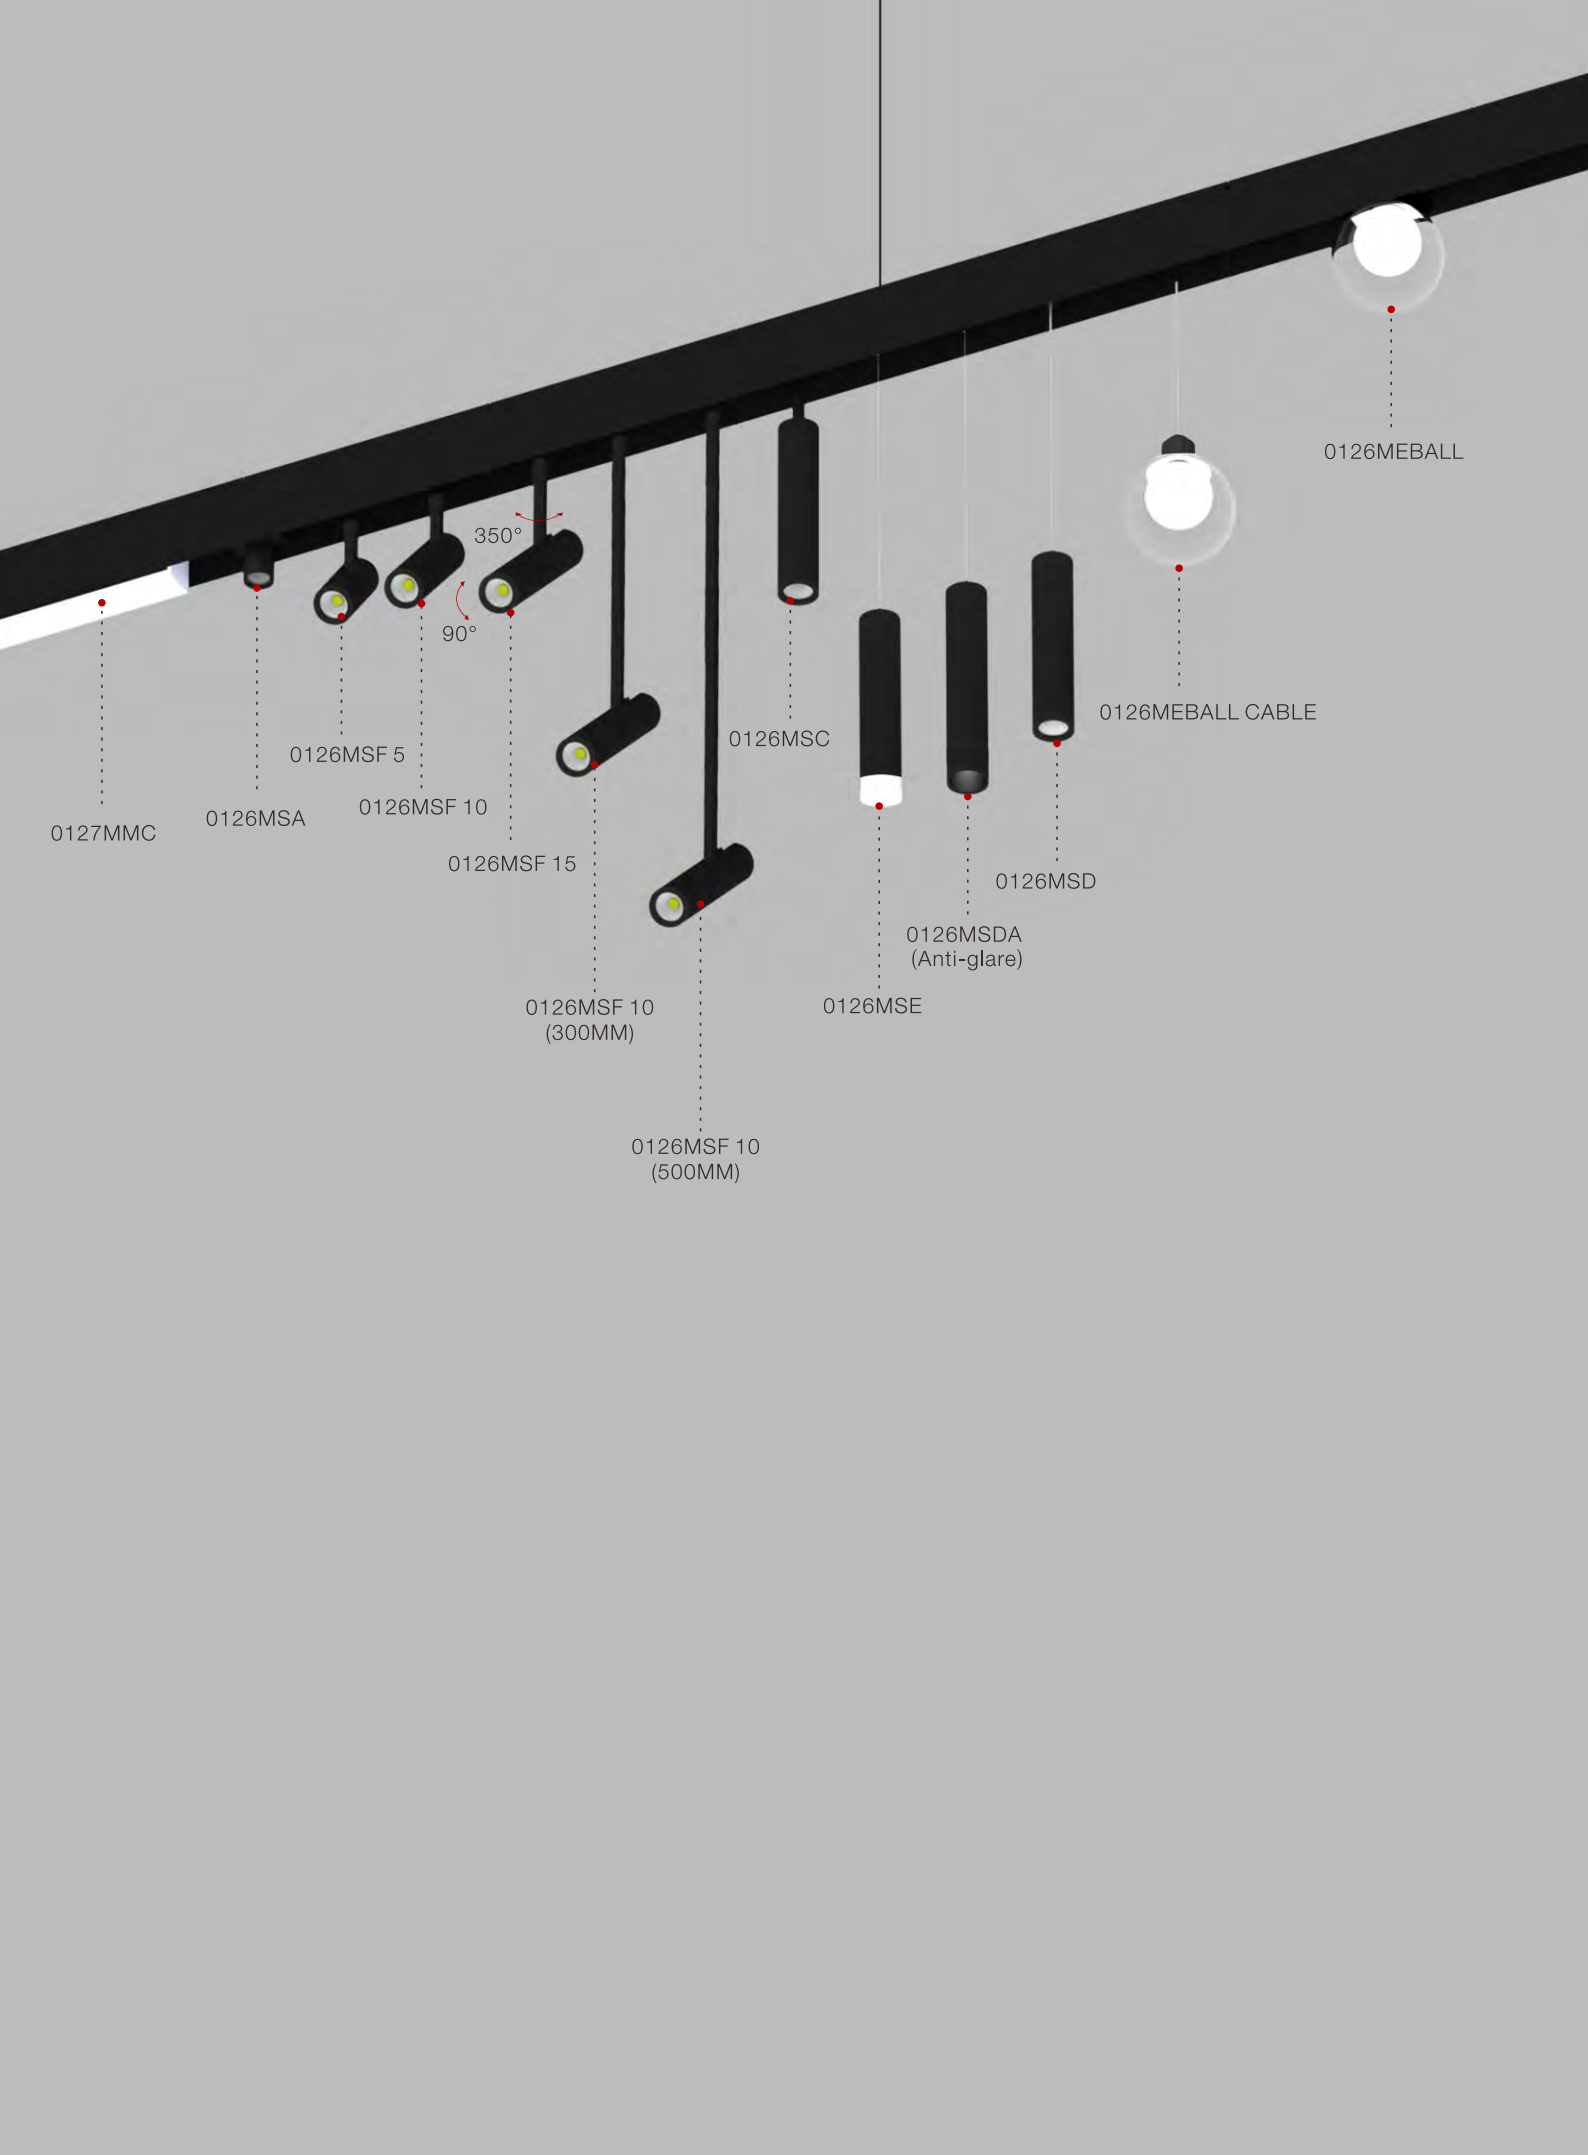

i-LUMINOSITY
LED LIGHTING FIXTURES

Infinite Magnetic Track

Item #: ILDCIMDL

Applications

0126 ME series can be freely assembled in different ways of lighting effects, continuous linear lighting, can also focus on the gap lighting, because it has a magnet function, so you can quickly install and replace.

0126 ME Headliner can be used recessed, suspended and surface mounted .

0126MMA

0126MMB

$\pm 50^\circ$

0127MMA

0127MMB

0127MMC

0126MSA

0126MSD

0126MEBALL CABLE

0126MEBALL

350°

90°

Analysis of Magnetic System Structure

- Safe and reliable, through the pull test. Easy maintenance, rapid replacement without tools.

Safety