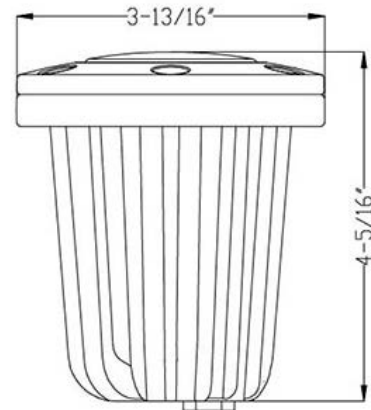

i-LUMINOSITY
LED LIGHTING FIXTURES

Date:	_____
Project:	_____
Price:	_____

Hudson Ground Light

Description:

Our Hudson Ground Light is well versed in finish options. This fixture can be used to illuminate pathways, hallways, landscaping, parks or anywhere outdoors with an IP68 rating.

Features:

- IP68 - Wet rated
- Wattage: 10W
- Beam Spread: 10-70°
- CRI >90
- Available Color Options: 3000K & 4000K
- Material: Aluminum
- L70 Lifetime: >50,000 hours.
- Available Finish Option: Black, White, Brown
- Lighting controls option available.
- 7 Year Warranty.
- Dimensions: 4-5/16 x 3 - 13/16IN

SAMPLE ITEM NUMBER: ILUGHGCH 10W 4K W

Electrical Data:

- **Input Power:** Stays consistent over life.
- **Input Voltage:** 10-15V
- **CRI:** >90
- **L70** >50,000 hours.

Optical System:

- A unique combination of reflective & refractive optical components achieves a uniform, comfortable look while eliminating pixelation & color fringing.
- Parts work in unison to optimize light distribution, balancing the high delivery of high illuminance levels on horizontal surfaces with an ideal amount of light on walls and vertical surfaces, increasing perception of spaciousness.