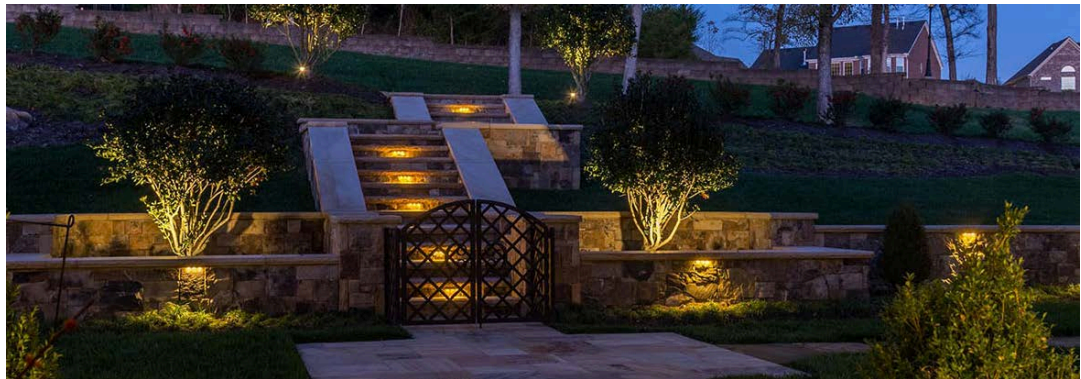

i-LUMINOSITY
LED LIGHTING FIXTURES

Date:	_____
Project:	_____
Price:	_____

Hudson Ground Light

Description:

Our Hudson Ground Light is well versed in finish options. This fixture can be used to illuminate pathways, hallways, landscaping, parks or anywhere outdoors with an IP68 rating.

Features:

- IP68 - Wet rated
- Wattage: 10W
- Beam Spread: 10-70°
- CRI >90
- Available Color Options: 3000K & 4000K
- Material: Aluminum
- L70 Lifetime: >50,000 hours.
- Available Finish Option: Black, White, Brown
- Lighting controls option available.
- 7 Year Warranty.
- Dimensions: 4-5/16 x 3 - 13/16IN