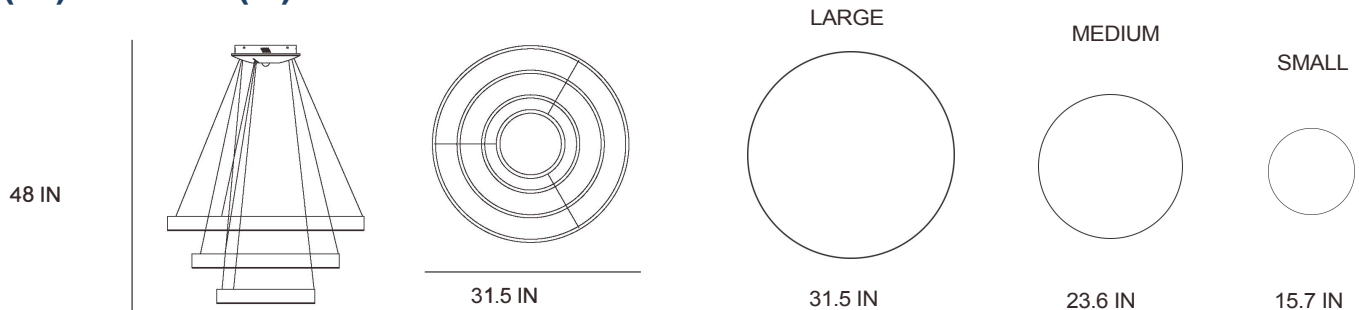

Applications:

- | | |
|--------------------|-------------|
| • Offices | • Galleries |
| • Conference Rooms | • Lobbies |
| • Residential | • Retail |

Date:	_____
Project:	_____
Price:	_____

Dimensions:

(W) 31.49 x (H) 47.8IN

Order Options:

* Rings are available **Individually, Double Tiered, or as a 3 Tier Pendant ***

SERIES NUMBER	WATTS / SIZE / LUMENS	CCT	FINISH	ADDITIONAL OPTIONS
ILPT3TDL	115W - 3-TIERED/ 5,750	3K - 3000K	B - Black	DM - 0-10V dimming
	28W - SMALL TIER/ 1,400	4K - 4000K	W- White	
	40W - MEDIUM TIER/ 2,000	5K - 5000K		
	48W - LARGE TIER/ 2,400	6K - 6000K		
		65K - 6500K		