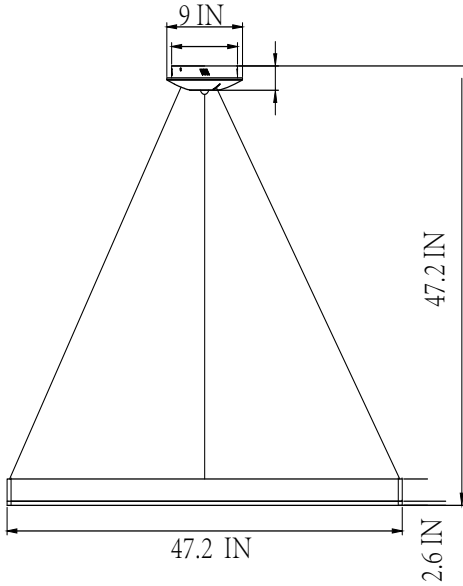

Features:

- Input Voltage: AC 100-277
- Down Wattage: 28W, 40W, 48W, 55W, or 70W, 80W
- Up/ Down Wattage: 56W, 80W, 96W, 110W, 140W, 160W.
- Lumen Output: 50 LM/W
- Available Color Options: 3000K-6500k
- Available Finish Options: Gold, Bronze, Black, Silver or White
- Shape: Round
- Down light or up/down light
- CRI >90
- Mounting: Suspended
- Lighting controls option available
- L₇₀ Lifespan: >50,000 hours
- 7 Year Warranty

Applications:

- | | |
|--------------------|-------------|
| • Offices | • Galleries |
| • Conference Rooms | • Lobbies |
| • Residential | • Retail |

Date:	_____
Project:	_____
Price:	_____

Dimensions:

- (L) 15.7 IN (W) 2.6IN x (H) 47.2IN
- (L) 23.6 IN (W) 2.6IN x (H) 47.2IN
- (L) 31.5 IN (W) 2.6IN x (H) 47.2IN
- (L) 39.4 IN (W) 2.6IN x (H) 47.2IN
- (L) 47.2 IN (W) 2.6IN x (H) 47.2IN
- (L) 59.1 IN (W) 2.6IN x (H) 47.2IN