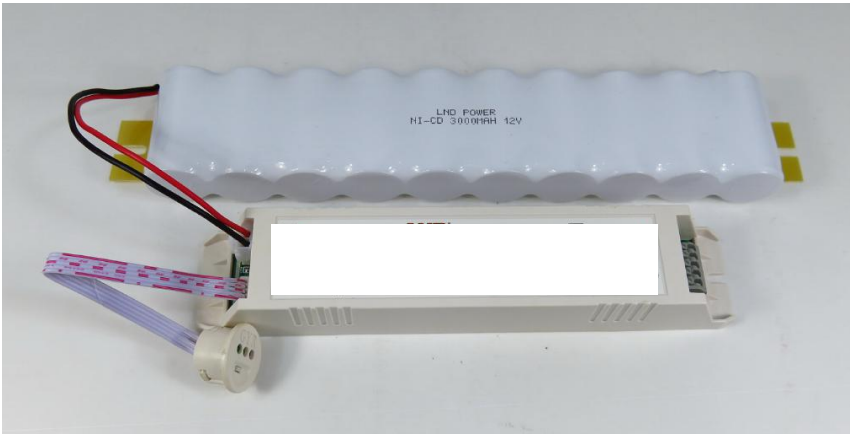

i-LUMINOSITY
LED LIGHTING FIXTURES

Date:	_____
Project:	_____
Price:	_____

EMERGENCY KIT

SERIES NUMBER: ILEMEKLND

Description:

i-Luminosity's Emergency backup battery is perfect for fixtures as an internal or external driver. Each unit is equipped with a light indicator; red for charging, green for power, yellow for trouble.

Features:

- Test Button Available
- Emergency Time - 1.5 hours
- Charge Time - 24 hours
- Voltage - AC 120 -277V
- Dimensions: 1.14 x 1.57 x 8.11 in.