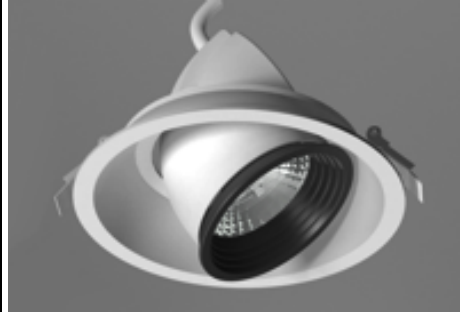

i-LUMINOSITY
LED LIGHTING FIXTURES

Date:	_____
Project:	_____
Price:	_____

CUSTOM RECESSED MODULE

FEATURES

- Easy fit for 1x1, 1x2, 1x3, 1x4, 2x2
- 0-10V dimmable driver
- Multiple mounting options; recessed or pendant mounted
- Available in white, black, or silver
- Interchangeable lens: 24, 38, 60, 80
- 7 Year Warranty
- Occupancy sensor options available
- Dimmensions:

1x1

1x2

1x3

1x4

2x2

Round Spotlight

IDRLCRLKLI

SERIES NUMBER	SIZE/ WATTS/ LUMENS	CCT	FINISH	ADDITIONAL OPTIONS
IDRLCRLKLI	22W - 2,100	27K - 2700K	B - BLACK	DIM - 0-10V DIMMING
	43W - 4,100	3K - 3000K	W - WHITE	EM -EMERGENCY BACKUP
		4K - 4000K	S - Silver	MS - MOTION SENSOR
		5K - 5000K		