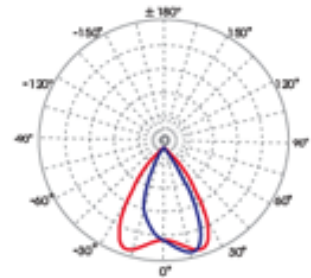

SAMPLE ITEM NUMBER: IDRLCRLKLI 22W 3K W DIM

i-LUMINOSITY
LED LIGHTING FIXTURES

Date:	_____
Project:	_____
Price:	_____

Photometrics

24°

38°

60°

80°x45°