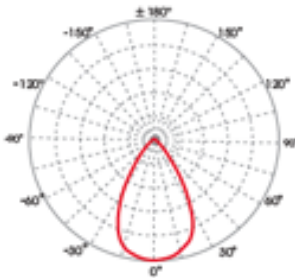

SAMPLE ITEM NUMBER: IDRLCRLKLI 22W 3K W DIM

i-LUMINOSITY
LED LIGHTING FIXTURES

Date:	_____
Project:	_____
Price:	_____

Photometrics

24°

38°

60°

80°x45°