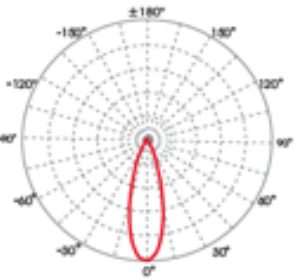

SAMPLE ITEM NUMBER: IDRLCRLKLI 22W 3K W DIM

i-LUMINOSITY
LED LIGHTING FIXTURES

Date:	_____
Project:	_____
Price:	_____

Photometrics

24°

38°

60°

80°x45°