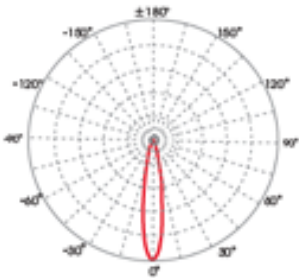

SAMPLE ITEM NUMBER: IDRLCRLKLI 22W 3K W DIM

i-LUMINOSITY
LED LIGHTING FIXTURES

Date:	_____
Project:	_____
Price:	_____

Photometrics

24°

38°

60°

80°x45°