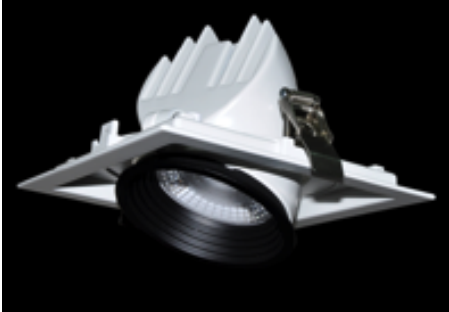

i-LUMINOSITY
LED LIGHTING FIXTURES

Date:	_____
Project:	_____
Price:	_____

CUSTOM RECESSED MODULE

FEATURES

- Easy fit for 1x1, 1x2, 1x3, 1x4, 2x2
- 0-10V dimmable driver
- Multiple mounting options; recessed or pendant mounted
- Available in white, black, or silver
- Interchangeable lens: 24, 38, 60, 80
- 7 Year Warranty
- Occupancy sensor options available
- Dimmensions:

1x1

1x2

1x3

1x4

2x2

Round Spotlight

IDRLCRLKLI

SERIES NUMBER	SIZE/ WATTS/ LUMENS	CCT	FINISH	ADDITIONAL OPTIONS
IDRLCRLKLI	22W - 2,100	27K - 2700K	B - BLACK	DIM - 0-10V DIMMING
	43W - 4,100	3K - 3000K	W - WHITE	EM -EMERGENCY BACKUP
		4K - 4000K	S - Silver	MS - MOTION SENSOR
		5K - 5000K		