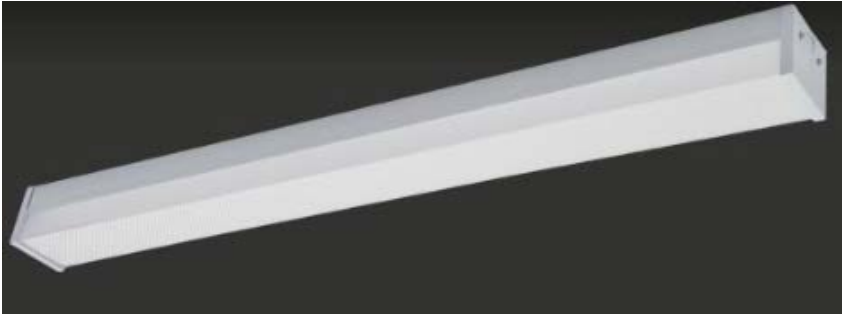

Date:	_____
Project:	_____
Price:	_____

LED INTEGRATED BOX FIXTURE

Features:

- Optional: Emergency Backup
- Optional: Allows for 3 -step down dimming from required light level to off.
- Optional: Daylight & Motion sensor.
- Perfect for Stairwells
- Voltage 120/277
- 7 Year Warranty.
- Available in 3000K, 4000K, 5000K.
- Dimensions: 46.5" x 13.6" x 3.7"