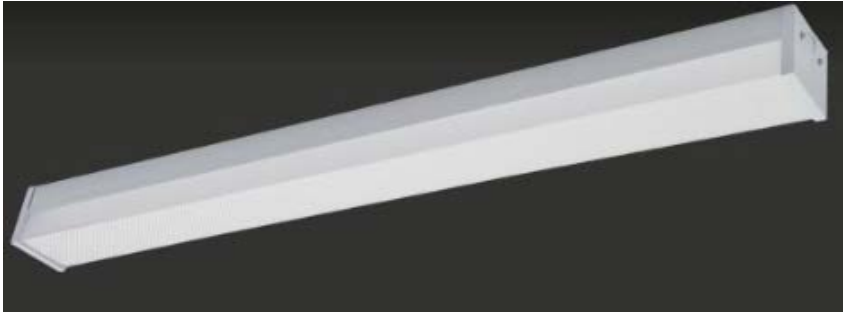

# LED INTEGRATED BOX FIXTURE

## Features:

- Optional: Emergency Backup
- Optional: Allows for 3 -step down dimming from required light level to off.
- Optional: Daylight & Motion sensor.
- Perfect for Stairwells
- Voltage 120/277
- 7 Year Warranty.
- Available in 3000K, 4000K, 5000K.
- Dimensions: 46.5" x 13.6" x 3.7"