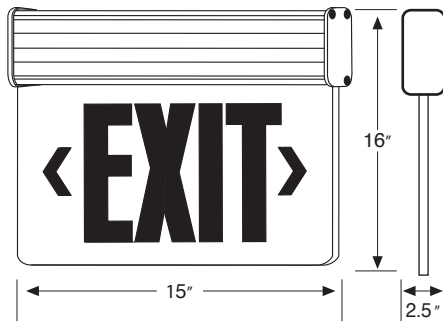

Date:	_____
Project:	_____
Price:	_____

EDGE LIT UNIVERSAL MOUNT EXIT SIGN

Description:

With our Edge Lit Universal Mount Exit Sign you'll have an ultra-bright, energy efficient, long lasting, red LED light which provides consistent and uniform illumination, guiding your way to safety.

Features:

- Single or double faced options.
- Housing: aluminum.
- Emergency backup option available.
- Universal Surface Mount: Suspended, recessed, surface or wall mounted.
- NYC Approved.
- 100-277 VAC
- L70 Lifetime: >50,000 hours.
- Low Voltage Disconnect prevents battery from deep discharge
- 7 Year Warranty.

Mounting Options:

Dimensions:

Ordering Key:

SERIES NUMBER	SIZE	CCT	FINISH	ADDITIONAL OPTIONS
ILEMESL	16IN	R- RED G- Green	1 - Single Face 2 - Double Faced	EM - EMERGENCY

SAMPLE ITEM NUMBER: ILEMESL 16IN 2 EM