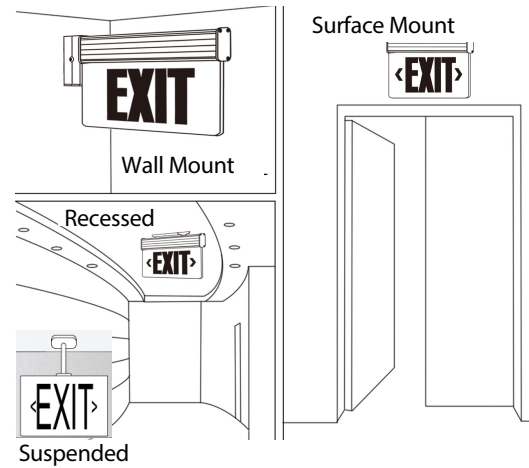

Date:	_____
Project:	_____
Price:	_____

EDGE LIT UNIVERSAL MOUNT EXIT SIGN

Description:

With our Edge Lit Universal Mount Exit Sign you'll have an ultra-bright, energy efficient, long lasting, red LED light which provides consistent and uniform illumination, guiding your way to safety.

Features:

- Single or double faced options.
- Housing: aluminum.
- Emergency backup option available.
- Universal Surface Mount: Suspended, recessed, surface or wall mounted.
- NYC Approved.
- 100-277 VAC
- L70 Lifetime: >50,000 hours.
- Low Voltage Disconnect prevents battery from deep discharge
- 7 Year Warranty.

Mounting Options:

Dimensions:

Ordering Key:

SERIES NUMBER	SIZE	CCT	FINISH	ADDITIONAL OPTIONS
ILEMESL	16IN	R- RED G- Green	1 - Single Face 2 - Double Faced	EM - EMERGENCY

SAMPLE ITEM NUMBER: ILEMESL 16IN 2 EM