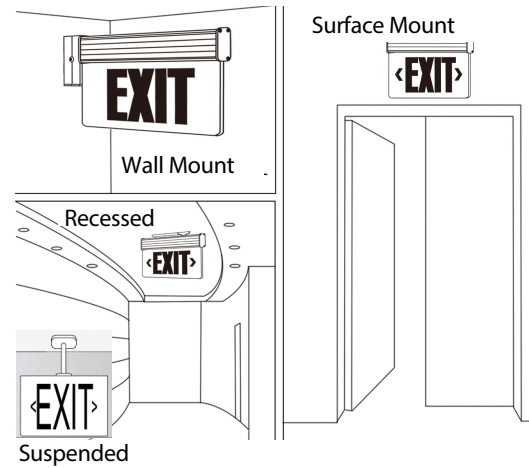

Mounting Options:

Ordering Key:

SERIES NUMBER	SIZE	CCT	FINISH	ADDITIONAL OPTIONS
ILEMESL	16IN	R- RED G- Green	1 - Single Face 2 - Double Faced	EM - EMERGENCY

SAMPLE ITEM NUMBER: ILEMESL 16IN 2 EM