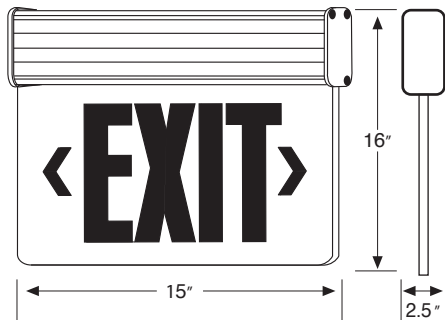

# EDGE LIT UNIVERSAL MOUNT EXIT SIGN

## Description:

With our Edge Lit Universal Mount Exit Sign you'll have an ultra-bright, energy efficient, long lasting, red LED light which provides consistent and uniform illumination, guiding your way to safety.

## Dimensions: