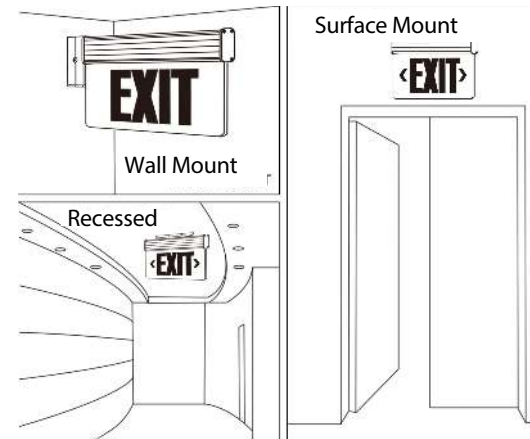

Date: _____
 Project: _____
 Price: _____

EDGE LIT UNIVERSAL MOUNT EXIT SIGN

Description:

With our Edge Lit Universal Mount Exit Sign you'll have an ultra-bright, energy efficient, long lasting, red LED light which provides consistent and uniform illumination, guiding your way to safety.

Features:

- Single or double faced options.
- Housing: aluminum.
- Emergency backup option available.
- Universal Surface Mount: Recessed, surface or wall mounted.
- NYC Approved.
- 100-277 VAC
- L70 Lifetime: >50,000 hours.
- Low Voltage Disconnect prevents battery from deep discharge
- 7 Year Warranty.

Mounting Options:

Dimensions:

Ordering Key:

ILNYEXUSCL				
SERIES NUMBER	SIZE	CCT	FINISH	ADDITIONAL OPTIONS
ILNYEXUSCL	16IN	R- RED G- Green	1 - Single Face 2 - Double Faced	EM - EMERGENCY

SAMPLE ITEM NUMBER: ILNYEXUSCL 16IN 2 EM