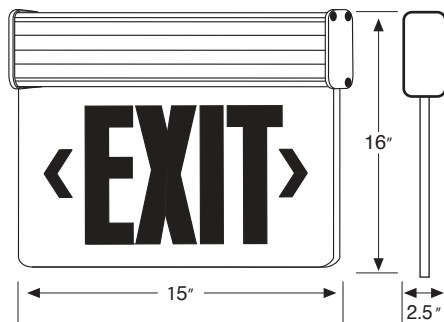

Date: _____
 Project: _____
 Price: _____

EDGE LIT UNIVERSAL MOUNT EXIT SIGN

Description:

With our Edge Lit Universal Mount Exit Sign you'll have an ultra-bright, energy efficient, long lasting, red LED light which provides consistent and uniform illumination, guiding your way to safety.

Features:

- Single or double faced options.
- Housing: aluminum.
- Emergency backup option available.
- Universal Surface Mount: Recessed, surface or wall mounted.
- NYC Approved.
- 100-277 VAC
- L70 Lifetime: >50,000 hours.
- Low Voltage Disconnect prevents battery from deep discharge
- 7 Year Warranty.

Mounting Options:

Dimensions:

Ordering Key:

ILNYEXUSCL				
SERIES NUMBER	SIZE	CCT	FINISH	ADDITIONAL OPTIONS
ILNYEXUSCL	16IN	R- RED G- Green	1 - Single Face 2 - Double Faced	EM - EMERGENCY

SAMPLE ITEM NUMBER: ILNYEXUSCL 16IN 2 EM