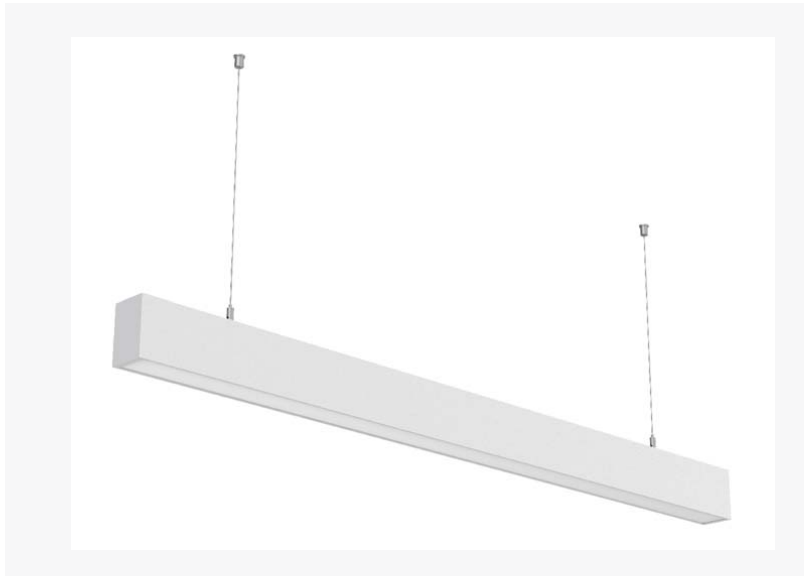

# SL LED LINEAR LIGHT

## Description

SWWSI8456 linear light is a stand alone fixture that can be easily connected to create a unique piece. This dimmable fixture has a high lumen output perfect for indoor retail spaces.

---

## Features

- Stylish and unique design with multiple connecting methods.
- Provides high lumen output down, dimmable.
- Available in different lengths from 4' or 8'.
- 3000-5000K.
- 5 Year Warranty.
- IP40

3. Lamp body adopt 6063 aluminum profile, optional white, black and silver

4. PC diffusor and Al6063 aluminum profile, with good heat distribution and high light efficiency.

5. The end cap, power supply, emitting parts can be disassembled, convenient to maintain.