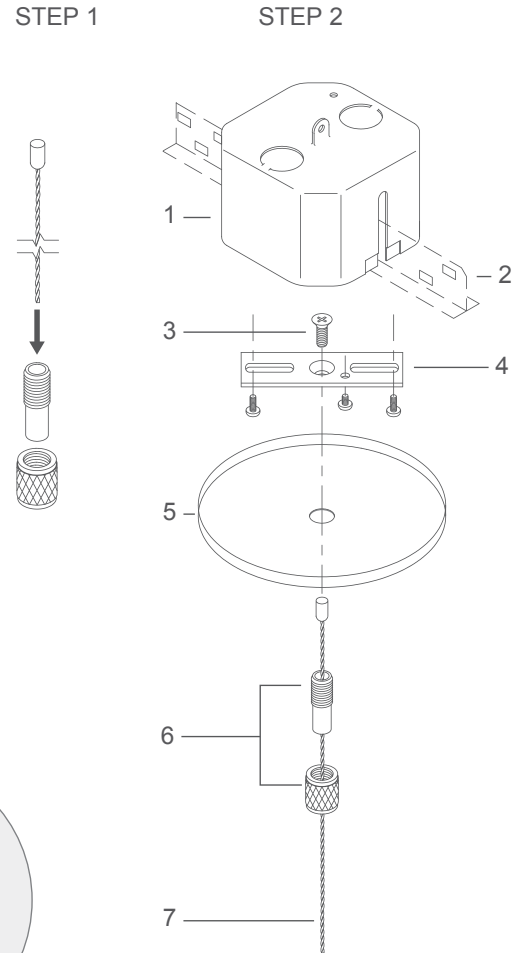

ITEMS INCLUDED

- 1 - Drop Ceiling Junction Box (included)
- 2 - T-Bar
- 3 - 1/4" - 20 x 3/4" L Philips Flat Head Screw 4 - Countersunk 1/4" - 20 Gem Bar
- 5 - 5" Canopy
- 6 - Two-piece Cable Coupler
- 7 - 1/16" Cable