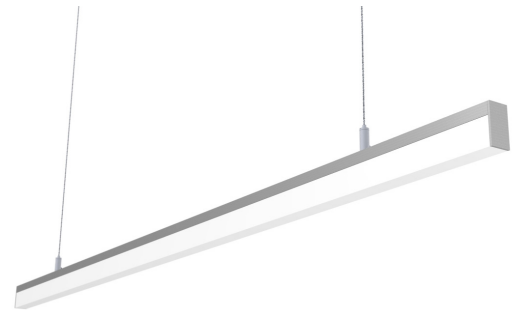

# LINEAR LIGHT PENDANT PR1

## Description:

Where there's a need for overhead lighting, our Customizable Linear Light fixtures deliver. These pendant fixtures are light and efficient, and can mount to drop ceilings, concrete or drywall/gypsum. Available in multiple styles and lengths, our Linear Light Fixtures can be powder coated to match any color in your design. Available in a variety of sizes, and 5 different color temperatures.

## Features:

- Input Power: 120 - 277 VAC.
- Power Consumption: 2.7W/ft, 3.5W/ft & 7.2W/ft.
- Lumen Output: 99Lm/W, 107 Lm/W, 113Lm/W.
- 0 - 10 V dimmable option available.
- Lighting controls option available.
- Size Options: 2ft , 4ft, 8 ft or customizable length.
- Finish Options Available: Black, white or aluminum.
- Available Color Options: 2700K, 3000K, 3500K, 4000K or 5000K.
- Beam Angle: 140°
- 7 Year Warranty.

## Dimensions:

**Length:** 2 ft / 4 ft / 8 ft

**Width:** 0.77 in

**Height:** 1.59 in