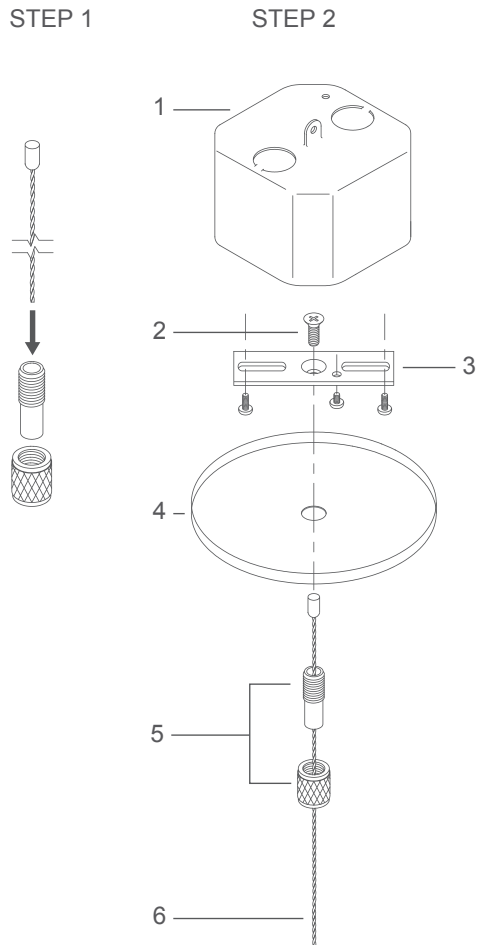

Date:	_____
Project:	_____
Price:	_____

Dry Wall Hanging Kit:

WITHOUT POWER FEED

ITEMS INCLUDED

- 1 - Drop Ceiling Junction Box *(sold separately)
- 2 - 1/4" - 20 x 3/4" L Philips Flat Head Screw
- 3 - Countersunk 1/4" - 20 Gem Bar
- 4 - 5" Canopy
- 5 - Two-piece Cable Coupler
- 6 - 1/16" Cable

*Junction Box part : JBOX

SHEETROCK WITHOUT POWER FEED