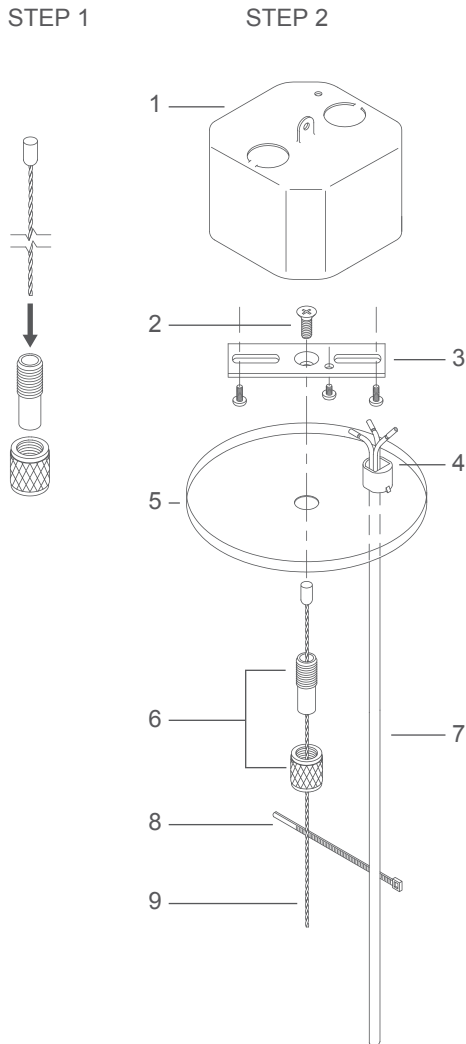

Date:	_____
Project:	_____
Price:	_____

PR1 Linear Light Installation Instructions

Junction Box Hanging Kit:

WITH POWER FEED

ITEMS INCLUDED

- 1 - Drop Ceiling Junction Box *(sold separately)
- 2 - 1/4" - 20 x 3/4" L Philips Flat Head Screw
- 3 - Countersunk 1/4" - 20 Gem Bar
- 4 - Strain Relief Bushing
- 5 - 5" Canopy
- 6 - Two-piece Cable Coupler
- 7 - Power Cord
- 8 - Cable Tie (1 per ft)
- 9 - 1/16" Cable

*Junction Box part : JBOX

WITHOUT POWER FEED