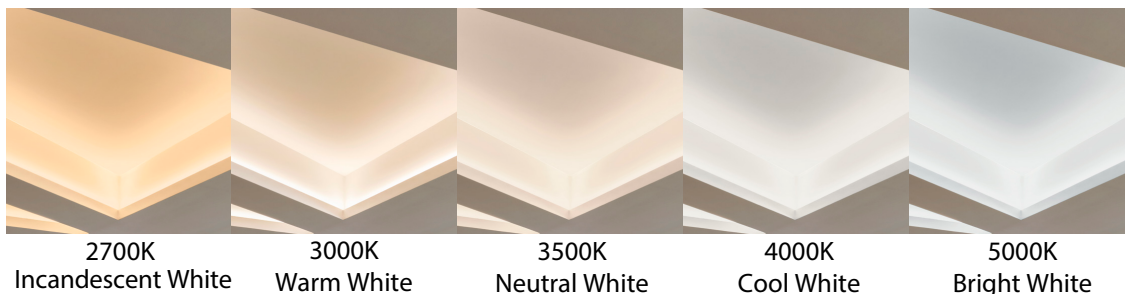

Available Color Options: