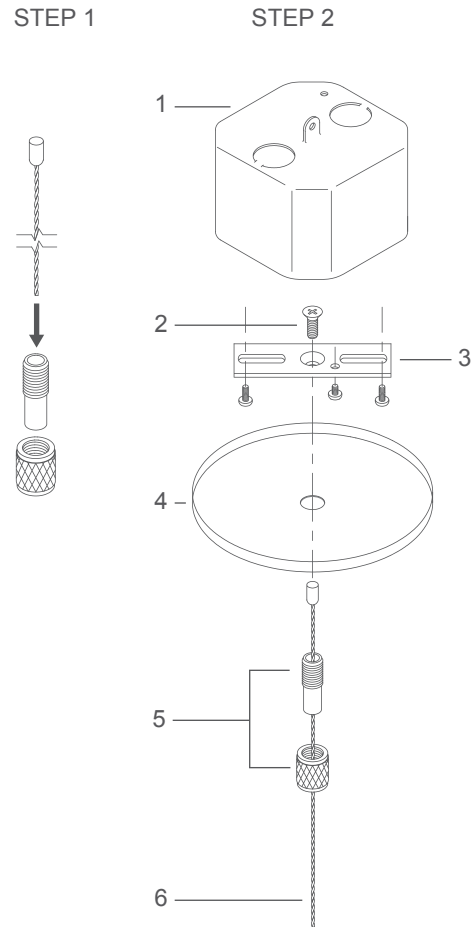

ITEMS INCLUDED

- 1 - Drop Ceiling Junction Box *(sold separately)
- 2 - 1/4" - 20 x 3/4" L Philips Flat Head Screw
- 3 - Countersunk 1/4" - 20 Gem Bar
- 4 - 5" Canopy
- 5 - Two-piece Cable Coupler
- 6 - 1/16" Cable

*Junction Box part : JBOX