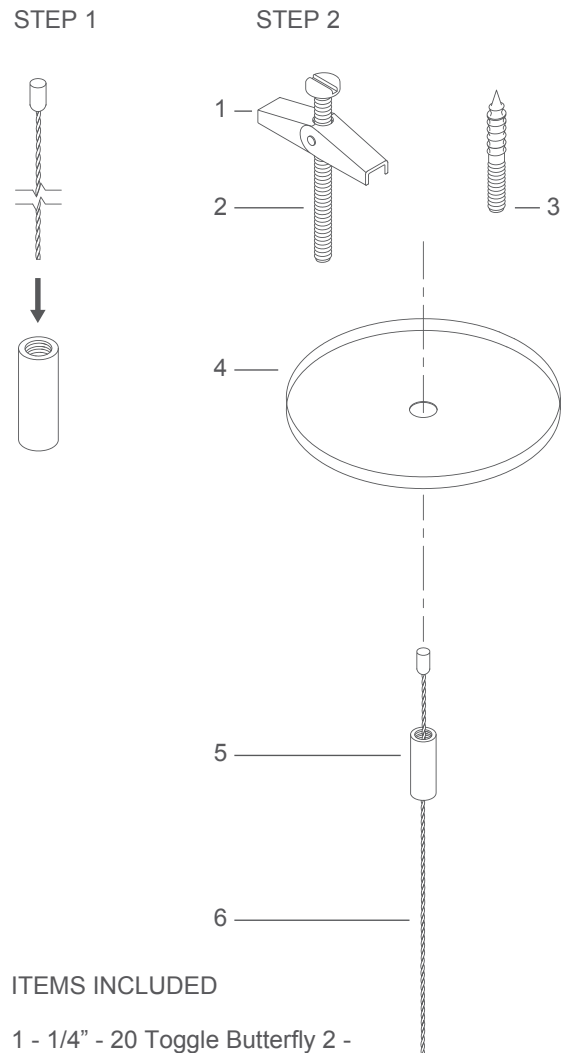

ITEMS INCLUDED

- 1 - 1/4" - 20 Toggle Butterfly
- 2 - 1/4" - 20 x 3" Slotted Bolt
- 3 - Hanger Bolt
- 4 - 2" Canopy
- 5 - One-piece Cable Coupler
- 6 - 1/16" Cable