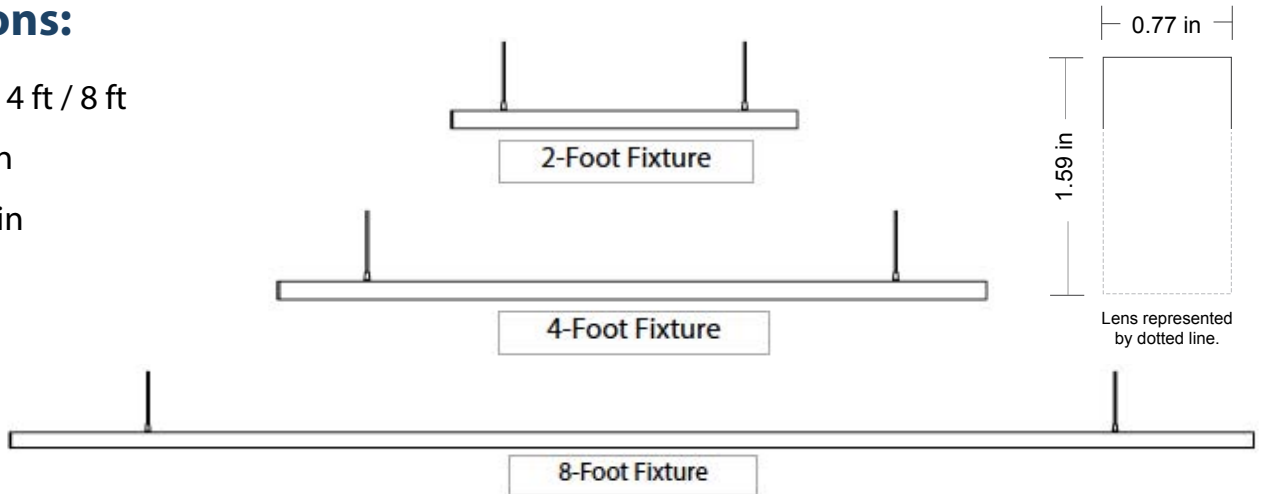

## Features:

- Input Power: 120 - 277 VAC.
- Power Consumption: 2.7W/ft, 3.5W/ft & 7.2W/ft.
- Lumen Output: 99Lm/W, 107 Lm/W, 113Lm/W.
- 0 - 10 V dimmable option available.
- Lighting controls option available.
- Size Options: 2ft , 4ft, 8 ft or customizable length.
- Finish Options Available: Black, white or aluminum.
- Available Color Options: 2700K, 3000K, 3500K, 4000K or 5000K.
- Beam Angle: 140°
- 7 Year Warranty.

## Specifications:

	W/ft	lm/ft	W/2 ft	lm/2 ft	W/4 ft	lm/4 ft	W/8 ft	lm/8 ft	lm/W
Low Output	2.7	300	5.3	600	10.6	1200	21.2	2400	113
Standard Output	3.5	374	7	748	14	1496	28	2992	107
High Output	7.2	715	14.4	1430	28.8	2860	57.6	5720	99

## Dimensions:

**Length:** 2 ft / 4 ft / 8 ft

**Width:** 0.77 in

**Height:** 1.59 in