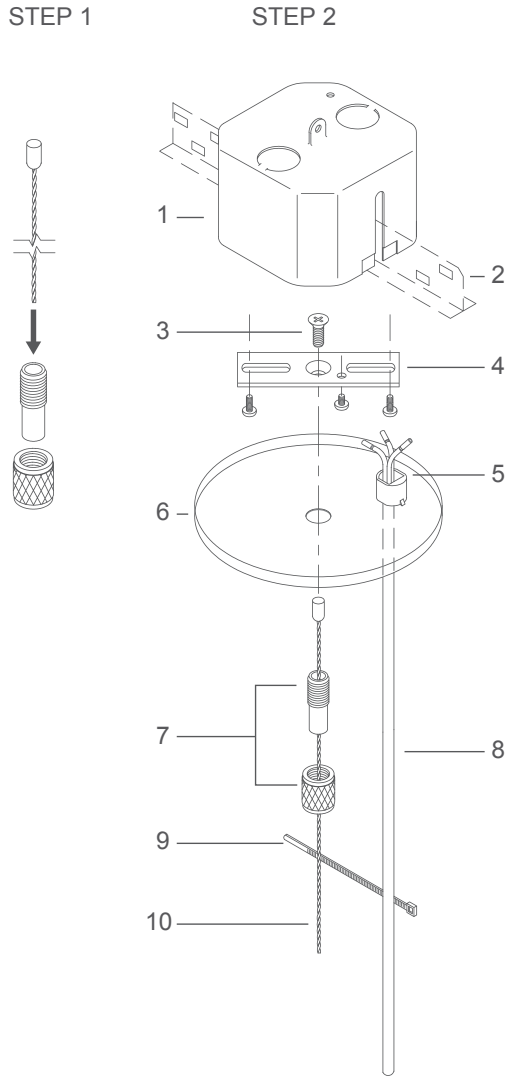

## Dimensions:

**Length:** 2 ft / 4 ft / 8 ft

**Width:** 0.77 in

**Height:** 1.59 in

#### ITEMS INCLUDED

- 1 - Drop Ceiling Junction Box \*(sold separately)
- 2 - 1/4" - 20 x 3/4" L Philips Flat Head Screw
- 3 - Countersunk 1/4" - 20 Gem Bar
- 4 - Strain Relief Bushing
- 5 - 5" Canopy
- 6 - Two-piece Cable Coupler
- 7 - Power Cord
- 8 - Cable Tie (1 per ft)
- 9 - 1/16" Cable

#### ITEMS INCLUDED

- 1 - Drop Ceiling Junction Box \*(sold separately)
- 2 - 1/4" - 20 x 3/4" L Philips Flat Head Screw
- 3 - Countersunk 1/4" - 20 Gem Bar
- 4 - 5" Canopy
- 5 - Two-piece Cable Coupler
- 6 - 1/16" Cable

## T- Bar Hanging Kit:

WITH POWER FEED

JUNCTION BOX / T-BAR ASSEMBLY  
UNDERSIDE VIEW