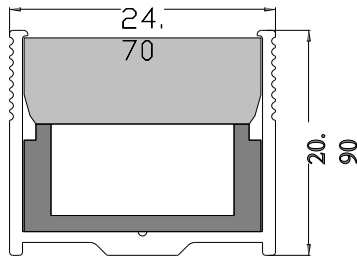

Underground Linear Lighting

Series Number: SWWTOULL

Aluminum profile
 6063 Aluminum material
 anodized finished, 1m/2m lengths, maximum can be 3 meters. Customized lengths is available on request.

Aluminum cooling plate

AP15 PMMA one time double extrusion profile,
 maximum can be 3 meter length
 Customized lengths is available on request.

Plastic end cap