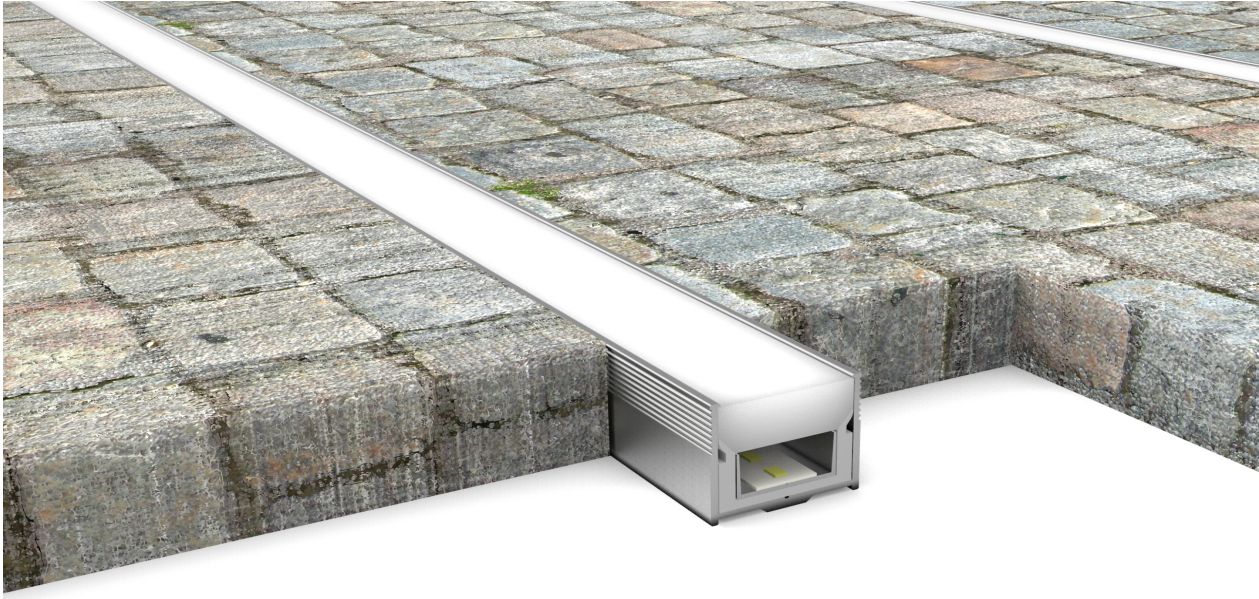

Underground Linear Lighting

Series Number: SWWTOULL

Aluminum profile
 6063 Aluminum material
 anodized finished, 1m/2m lengths, maximum can be 3 meters. Customized lengths is available on request.

Aluminum cooling plate

AP15 PMMA one time double extrusion profile,
 maximum can be 3 meter length
 Customized lengths is available on request.

Plastic end cap