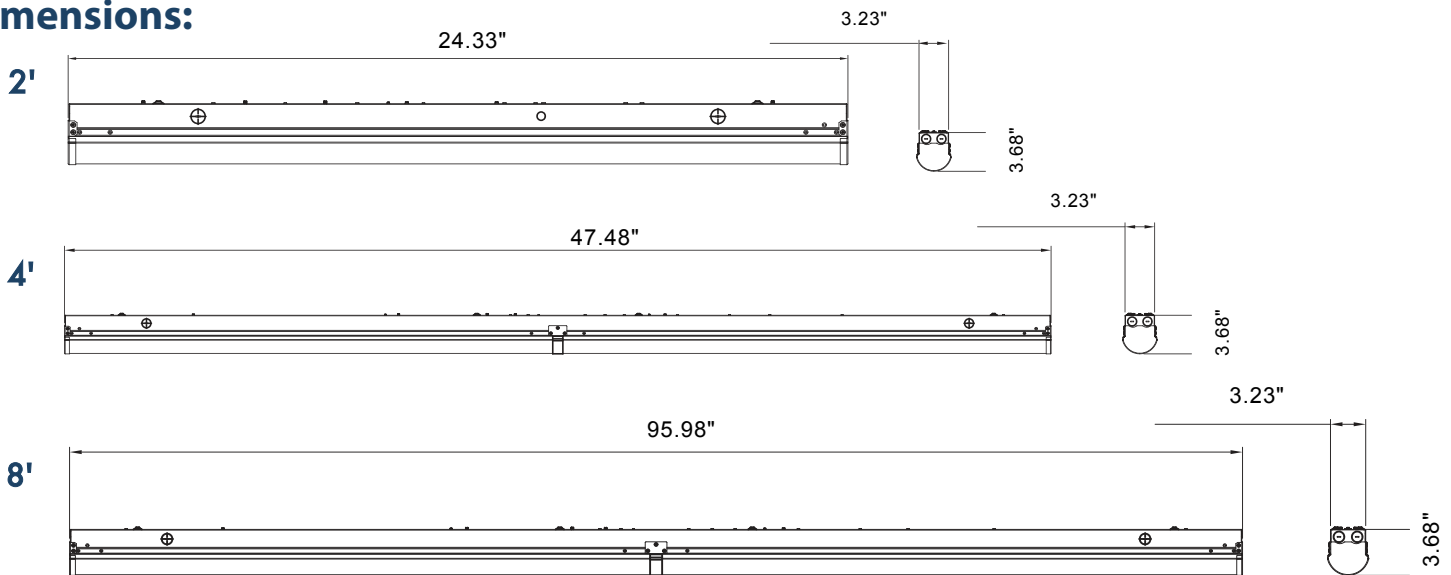

Dimensions: