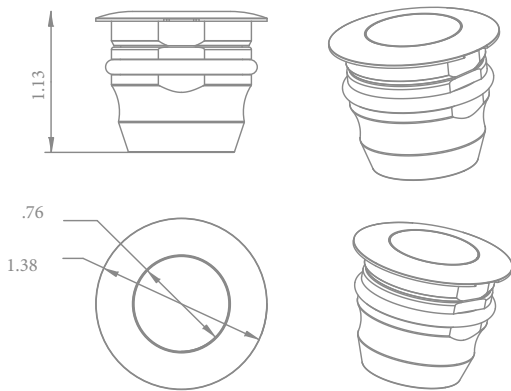

Features:

- IP68 - Wet rated
- Wattage: 1W- Varies
- Beam Spread: 80°
- CRI >90
- Available Color Options: 3000K, 4000K, 5000K or RGB.
- Material: Stainless steel
- L70 Lifetime: >50,000 hours.
- Available Finish Option: Silver
- Lighting controls option available.
- 7 Year Warranty.
- Dimensions: