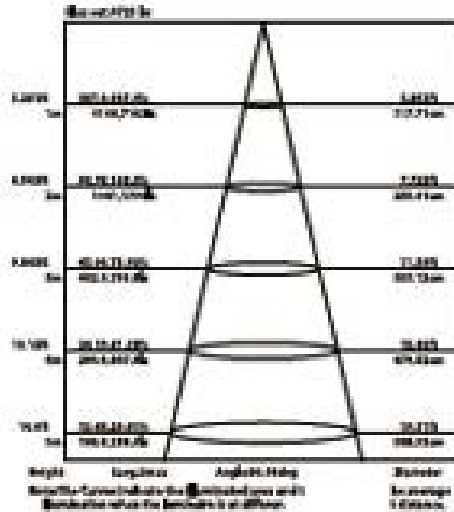

Illumination