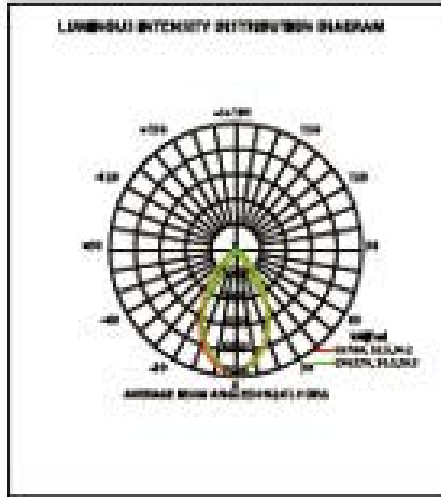

Date: _____
Project: _____
Price: _____

Photometrics:

Beam Profile