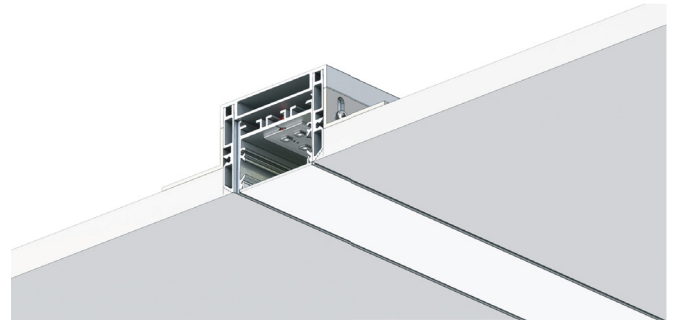

i-LUMINOSITY
LED LIGHTING FIXTURES

Date:	_____
Project:	_____
Price:	_____

SIMPLY CLEAN LED RECESSED FIXTURES

Description:

Simply Clean series of recessed fixtures are designed to be harmonious with the physical space of a room. These extrusions can be installed into any size new or existing drywall/gypsum walls and ceilings. Wattages range from 3 W/ft to 12 W/ft (9.8 W/m to 39.4 W/m) and is available in white, static colors, Variable White, RGB, RGBW, RGBA, and Warm Dim. The internal LEDs can be installed with waterproof coating, making them resistant to moisture, however these fixtures are not intended for outdoor use.

Features:

- IP Rating; IP20, IP65, IP68 options
- Simply clean recessed fixture
- Can be recessed or used as accent lighting
- Waterproof and UV resistant
- Additional accessories available; drivers, installations, and controllers etc.
- Calculations based on 1 foot, length of product varies.

SAMPLE ITEM NUMBER: ILDSCSAC 8W 5K W DIM

i-LUMINOSITY
LED LIGHTING FIXTURES

Date:	_____
Project:	_____
Price:	_____

Specifications:	SC1	SC2
Beam Angle		
Internal Width	60°	80°
Height	1.38 in (35 mm)	1.97 in (50 mm)
Wattage	1.89 in (48 mm)	1.89 in (48 mm)
Internal	3 W/ FT, 6 W/ FT, 8.8 W/ FT, 10 W/ FT, 10.4 W/ FT, 11 W/ FT, 12 W/ FT	
Length	--	