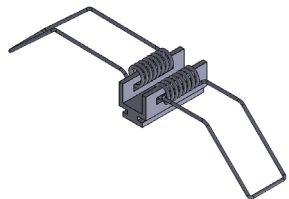

i-LUMINOSITY
LED LIGHTING FIXTURES

Date:	_____
Project:	_____
Price:	_____

SIMPLY CLEAN LED RECESSED FIXTURES

Description:

Simply Clean series of recessed fixtures are designed to be harmonious with the physical space of a room. These extrusions can be installed into any size new or existing drywall/gypsum walls and ceilings. Wattages range from 3 W/ft to 12 W/ft (9.8 W/m to 39.4 W/m) and is available in white, static colors, Variable White, RGB, RGBW, RGBA, and Warm Dim. The internal LEDs can be installed with waterproof coating, making them resistant to moisture, however these fixtures are not intended for outdoor use.

SAMPLE ITEM NUMBER: ILDSCSAC 8W 5K W DIM

i-LUMINOSITY
LED LIGHTING FIXTURES

Date:	_____
Project:	_____
Price:	_____

Specifications:	SC1	SC2
Beam Angle		
Internal Width	60°	80°
Height	1.38 in (35 mm)	1.97 in (50 mm)
Wattage	1.89 in (48 mm)	1.89 in (48 mm)
Internal	3 W/ FT, 6 W/ FT, 8.8 W/ FT, 10 W/ FT, 10.4 W/ FT, 11 W/ FT, 12 W/ FT	
Length	--	

Parts:

Spring clip Assembly

Back base

Trimless kit

L bracket

Fixture

Lens

End cap