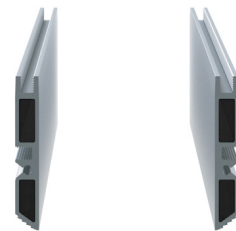

SAMPLE ITEM NUMBER: ILDSCSAC 8W 5K W DIM

i-LUMINOSITY
LED LIGHTING FIXTURES

Date:	_____
Project:	_____
Price:	_____

Specifications:	SC1	SC2
Beam Angle		
Internal Width	60°	80°
Height	1.38 in (35 mm)	1.97 in (50 mm)
Wattage	1.89 in (48 mm)	1.89 in (48 mm)
Internal	3 W/ FT, 6 W/ FT, 8.8 W/ FT, 10 W/ FT, 10.4 W/ FT, 11 W/ FT, 12 W/ FT	
Length	--	

Parts:

Spring clip Assembly

Back base

Trimless kit

L bracket

Fixture

Lens

End cap