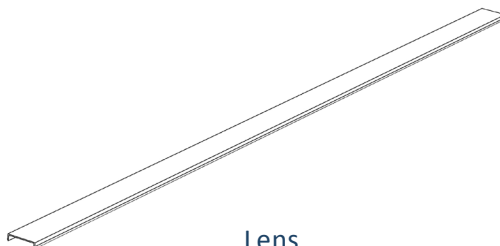

SAMPLE ITEM NUMBER: ILDSCSAC 8W 5K W DIM

i-LUMINOSITY
LED LIGHTING FIXTURES

Date:	_____
Project:	_____
Price:	_____

Specifications:	SC1	SC2
Beam Angle		
Internal Width	60°	80°
Height	1.38 in (35 mm)	1.97 in (50 mm)
Wattage	1.89 in (48 mm)	1.89 in (48 mm)
Internal	3 W/ FT, 6 W/ FT, 8.8 W/ FT, 10 W/ FT, 10.4 W/ FT, 11 W/ FT, 12 W/ FT	
Length	--	

Parts:

Spring clip Assembly

Back base

Trimless kit

L bracket

Fixture

Lens

End cap