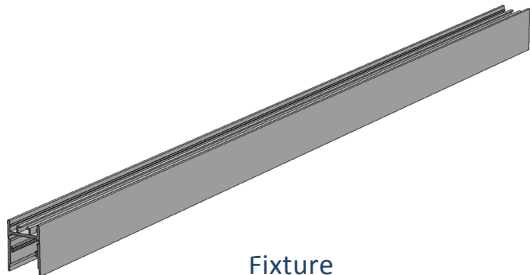

SAMPLE ITEM NUMBER: ILDSCSAC 8W 5K W DIM

i-LUMINOSITY
LED LIGHTING FIXTURES

Date:	_____
Project:	_____
Price:	_____

Specifications:	SC1	SC2
Beam Angle		
Internal Width	60°	80°
Height	1.38 in (35 mm)	1.97 in (50 mm)
Wattage	1.89 in (48 mm)	1.89 in (48 mm)
Internal	3 W/ FT, 6 W/ FT, 8.8 W/ FT, 10 W/ FT, 10.4 W/ FT, 11 W/ FT, 12 W/ FT	
Length	--	

Parts:

Spring clip Assembly

Back base

Trimless kit

L bracket

Fixture

Lens

End cap