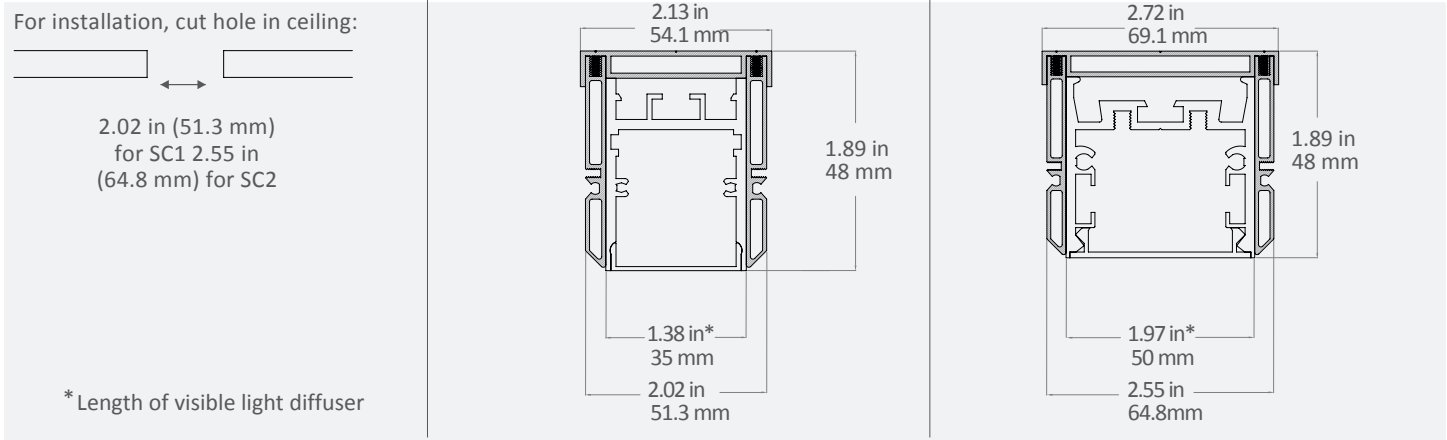

i-LUMINOSITY
LED LIGHTING FIXTURES

Date:	_____
Project:	_____
Price:	_____

SIMPLY CLEAN LED RECESSED FIXTURES

Description:

Simply Clean series of recessed fixtures are designed to be harmonious with the physical space of a room. These extrusions can be installed into any size new or existing drywall/gypsum walls and ceilings. Wattages range from 3 W/ft to 12 W/ft (9.8 W/m to 39.4 W/m) and is available in white, static colors, Variable White, RGB, RGBW, RGBA, and Warm Dim. The internal LEDs can be installed with waterproof coating, making them resistant to moisture, however these fixtures are not intended for outdoor use.

SAMPLE ITEM NUMBER: ILDSCSAC 8W 5K W DIM

i-LUMINOSITY
LED LIGHTING FIXTURES

Date:	_____
Project:	_____
Price:	_____

Specifications:	SC1	SC2
Beam Angle		
Internal Width	60°	80°
Height	1.38 in (35 mm)	1.97 in (50 mm)
Wattage	1.89 in (48 mm)	1.89 in (48 mm)
Internal	3 W/ FT, 6 W/ FT, 8.8 W/ FT, 10 W/ FT, 10.4 W/ FT, 11 W/ FT, 12 W/ FT	
Length	--	

Sold by the foot or meter. We recommend field cutting by contractor on site for any run lengths greater than 8 feet or 2.5 meters, to ensure that measurements align exactly with the architectural space.