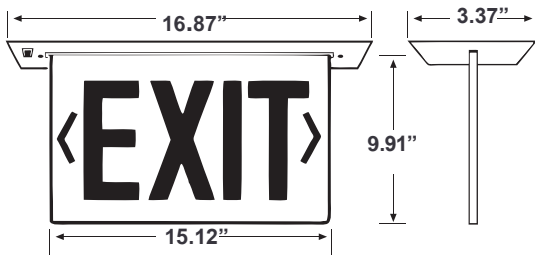

## Dimensions:

ILEMRESL				
SERIES NUMBER	SIZE	CCT	FINISH	ADDITIONAL OPTIONS
ILEMRESL	16IN	R- RED	1 - Single Face 2 - Double Faced	EM - EMERGENCY

SAMPLE ITEM NUMBER: ILEMRESL 16IN R 2 EM