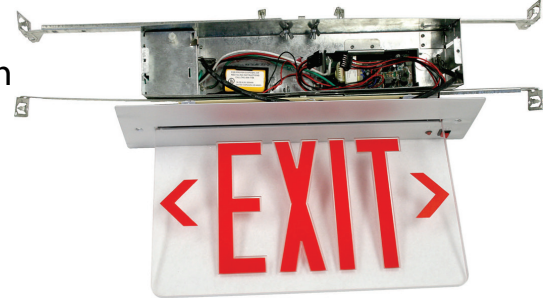

# EXIT LIT RECESSED EXIT SIGN

## Description:

With our Eedge Lit Universal Mount Exit Sign you'll have an ultra-bright, energy efficient, long lasting, red LED light which provides consistent and uniform illumination, guiding your way to safety.

## Features:

- Single or double faced options.
- Mounting options: Drywall or drop ceiling mount.
- Housing: aluminum.
- Emergency backup available.
- 120-277VAC
- L70 Lifetime: >50,000 hours.
- NYC approved.
- Suitable for damp locations.
- Operating temperature: 32°F—122°F.
- 7 Year Warranty.
- Dimensions: 16" x 3" x 14"