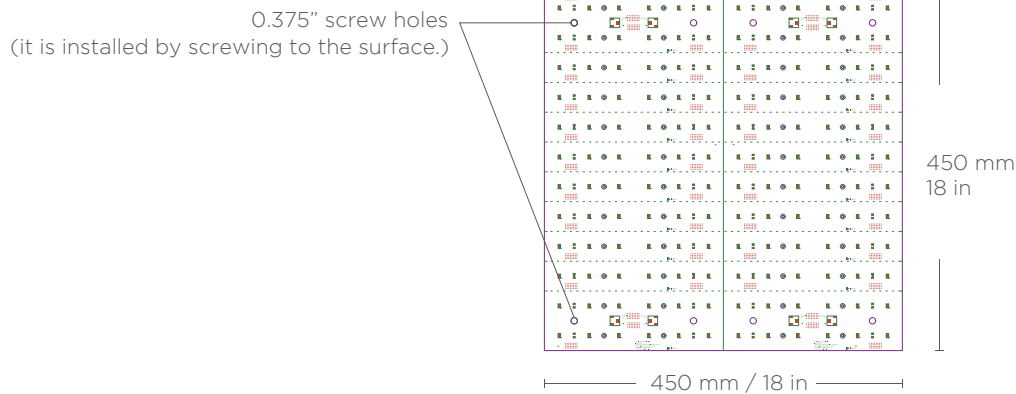

## Specifications:

Operating Voltage	24V DC
Power Consumption	10.7 W/sq ft (115 W/sq m)
Protection Rating	IP20
Dimming	0-10V (pwm), Interface available by option
Operating Temperature	-40° C to 70° C
Color Temperatures / Colors	2400K, 2700K, 3000K, 3500K, 4100K, 6000K, Red, Amber, Yellow, Green, Blue, UV
Lumen per Watt	85 lm/W
LED Spacing	37.5 mm (1.5 in)
Lamp Life	50,000 Hours
CRI (White LEDs)	92+
Connector Types	Bare End Wire
Constant Voltage	✓
Weight	243g

## Dimensions:

Thickness	4.7 mm (0.19 in)
Length	300 mm (12 in), 450 mm (18 in), or customized length
Width	300 mm (12 in), 450 mm (18 in), or customized width