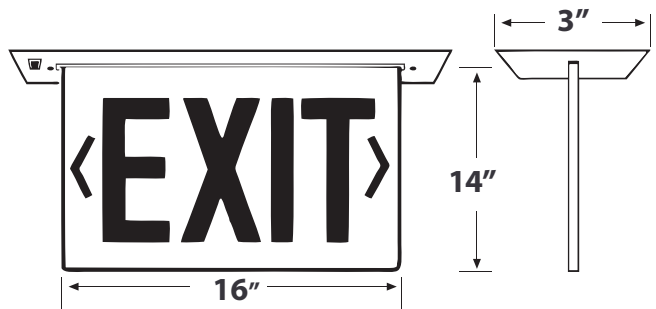

# EDGE LIT RECESSED EXIT SIGN

## Features:

- Single or Double faced mirrored plate.
- Housing: Aluminum.
- Mounting option: Recessed.
- Emergency Backup Available.
- CRI >90
- 120-277VAC
- L70 Lifetime: >50,000 hours.
- NYC approved.
- 7 Year Warranty.
- Dimensions: 16" x 14" x 3"

## Dimensions: