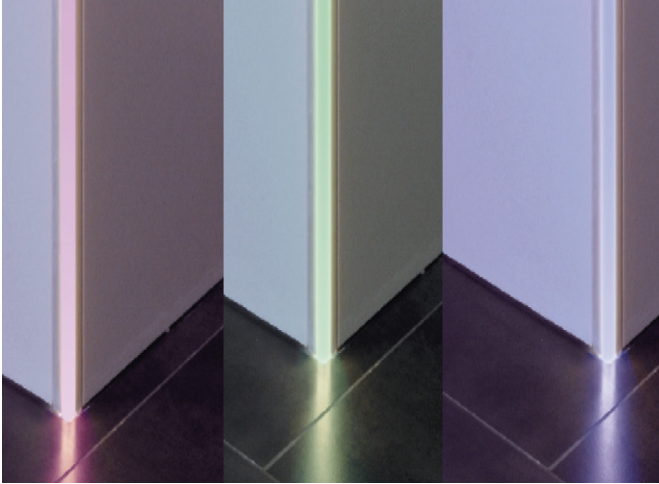

i-LUMINOSITY
LED LIGHTING FIXTURES

Date: _____
Project: _____
Price: _____

CORNER LIGHT

Description:

The LED Corner Light is simply a clean series of recessed fixtures which are designed to be harmonious with the physical space of a room. Without any joist modification, these extrusions can be installed into new or existing 3/8" drywall/gypsum walls and ceilings.

Features:

- Manufactured to custom sizes and wattage options.
- Recessed fixtures are designed to be harmonious with the physical space of any room.
- These extrusions can be installed into new or existing 3/8" drywall/gypsum walls and ceilings.
- Calculations based on 1 foot, length of product varies.
- 7 Year Warranty.

SAMPLE ITEM NUMBER: ILDCCLAC 1.5W 35K DIM

i-LUMINOSITY
LED LIGHTING FIXTURES

Date:	_____
Project:	_____
Price:	_____

SC-CORNER 1 SPECIFICATIONS

Beam Angle	120°w;
Lens Type	Milky
Width	1.69 in (43 mm)
Height	1.69 in (43 mm)
Wattage	1.5 W/ FT, 2.2 W/ FT, 3.0 W/ FT, 4.4 W/ FT, 5.0 W/ FT, 5.2 W/ FT, 5.5 W/ FT, 6.0 W/ FT
Internal	--
Length	Available in 2 m / 6'6.7" and 2.5 m / 8'2.4", customized length below 6 m/19'8.2" upon your request

SC-CORNER 2 SPECIFICATIONS

Beam Angle	120°
Lens Type	Milky
Width	1.73 in (44 mm)
Height	1.73 in (44 mm)
Wattage	1.5 W/ FT, 2.2 W/ FT, 3.0 W/ FT, 4.4 W/ FT, 5.0 W/ FT, 5.2 W/ FT, 5.5 W/ FT, 6.0 W/ FT
Internal	0.55 in (14 mm)
Length	Available in 2 m / 6'6.7" and 2.5 m / 8'2.4", customized length below 6 m/19'8.2" upon your request