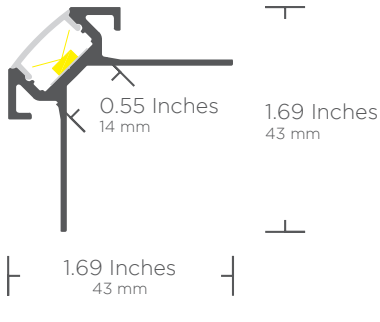

i-LUMINOSITY
LED LIGHTING FIXTURES

Date: _____
Project: _____
Price: _____

CORNER LIGHT

Description:

The LED Corner Light is simply a clean series of recessed fixtures which are designed to be harmonious with the physical space of a room. Without any joist modification, these extrusions can be installed into new or existing 3/8" drywall/gypsum walls and ceilings.

Features:

- Manufactured to custom sizes and wattage options.
- Recessed fixtures are designed to be harmonious with the physical space of any room.
- These extrusions can be installed into new or existing 3/8" drywall/gypsum walls and ceilings.
- Calculations based on 1 foot, length of product varies.
- 7 Year Warranty.

SAMPLE ITEM NUMBER: ILDCCLAC 1.5W 35K DIM

i-LUMINOSITY
LED LIGHTING FIXTURES

Date:	_____
Project:	_____
Price:	_____

SC-CORNER 1 SPECIFICATIONS

Beam Angle	120°w;
Lens Type	Milky
Width	1.69 in (43 mm)
Height	1.69 in (43 mm)
Wattage	1.5 W/ FT, 2.2 W/ FT, 3.0 W/ FT, 4.4 W/ FT, 5.0 W/ FT, 5.2 W/ FT, 5.5 W/ FT, 6.0 W/ FT
Internal	--
Length	Available in 2 m / 6'6.7" and 2.5 m / 8'2.4", customized length below 6 m/19'8.2" upon your request

SC-CORNER 2 SPECIFICATIONS

Beam Angle	120°
Lens Type	Milky
Width	1.73 in (44 mm)
Height	1.73 in (44 mm)
Wattage	1.5 W/ FT, 2.2 W/ FT, 3.0 W/ FT, 4.4 W/ FT, 5.0 W/ FT, 5.2 W/ FT, 5.5 W/ FT, 6.0 W/ FT
Internal	0.55 in (14 mm)
Length	Available in 2 m / 6'6.7" and 2.5 m / 8'2.4", customized length below 6 m/19'8.2" upon your request