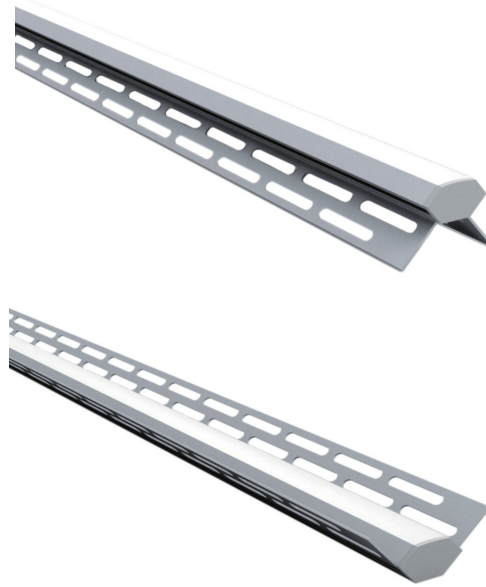

i-LUMINOSITY
LED LIGHTING FIXTURES

Date: _____
Project: _____
Price: _____

CORNER LIGHT

Description:

The LED Corner Light is simply a clean series of recessed fixtures which are designed to be harmonious with the physical space of a room. Without any joist modification, these extrusions can be installed into new or existing 3/8" drywall/gypsum walls and ceilings.

Features:

- Manufactured to custom sizes and wattage options.
- Recessed fixtures are designed to be harmonious with the physical space of any room.
- These extrusions can be installed into new or existing 3/8" drywall/gypsum walls and ceilings.
- Calculations based on 1 foot, length of product varies.
- 7 Year Warranty.

SAMPLE ITEM NUMBER: ILDCCLAC 1.5W 35K DIM

i-LUMINOSITY
LED LIGHTING FIXTURES

Date:	_____
Project:	_____
Price:	_____

SC-CORNER 1 SPECIFICATIONS

Beam Angle	120°w;
Lens Type	Milky
Width	1.69 in (43 mm)
Height	1.69 in (43 mm)
Wattage	1.5 W/ FT, 2.2 W/ FT, 3.0 W/ FT, 4.4 W/ FT, 5.0 W/ FT, 5.2 W/ FT, 5.5 W/ FT, 6.0 W/ FT
Internal	--
Length	Available in 2 m / 6'6.7" and 2.5 m / 8'2.4", customized length below 6 m/19'8.2" upon your request

SC-CORNER 2 SPECIFICATIONS

Beam Angle	120°
Lens Type	Milky
Width	1.73 in (44 mm)
Height	1.73 in (44 mm)
Wattage	1.5 W/ FT, 2.2 W/ FT, 3.0 W/ FT, 4.4 W/ FT, 5.0 W/ FT, 5.2 W/ FT, 5.5 W/ FT, 6.0 W/ FT
Internal	0.55 in (14 mm)
Length	Available in 2 m / 6'6.7" and 2.5 m / 8'2.4", customized length below 6 m/19'8.2" upon your request