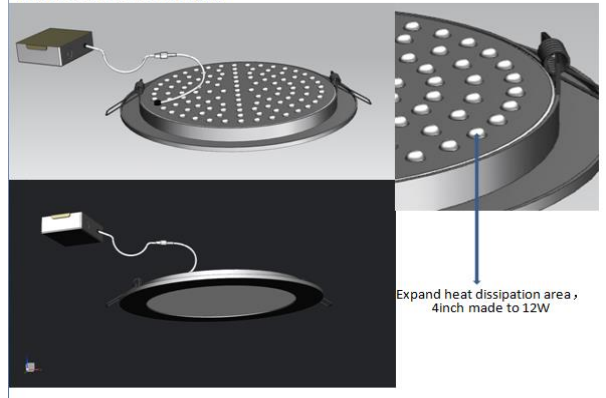

## LED Slim Mini Panel Down Lights 4" 6"

Industrial Strength LED Lighting

- 10 mm thickness slim mini panel
- Embossed pocking cold forged back plate

4" 3" adjustable, 360° rotation

4 inch side-lit down light

LED SLIM MINI PANEL							
ITEM #	SIZE	DRIVER	VOLTAGE	WATT	LUMEN OUTPUT	DIMMING	COLOR
SWWDRMPNL410	Round 4"	INTERNAL	AC 110 / 277V	10W	830	AVAIL	3000K/4000K 5000K
SWWDRMPNL412	Round 6"	INTERNAL	AC 110 / 277V	12W	996	AVAIL	3000K/4000K 5000K
SWWDRMPNL615	Square 4"	INTERNAL	AC 110 / 277V	15W	1,245	AVAIL	3000K/4000K 5000K
SWWDRMPNL618	Square 6"	INTERNAL	AC 110 / 277V	18W	1,498	AVAIL	3000K/4000K 5000K