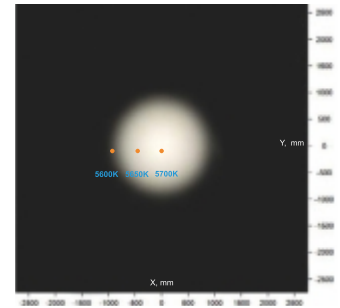

## Photometrics

70\*

PC Lens

Light Curve

Scenario Simulation

Perfect CCT Uniformity

90\*

PC Lens

Light Curve

Scenario Simulation

Perfect CCT Uniformity

110\*

PC or Glass Cover

Light Curve

Scenario Simulation

## Dimensions

10.75"

13.78"

7.44"

11.93"