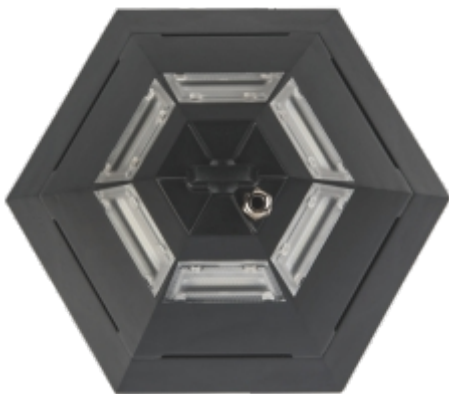

## Diamond LED High Bay Light with Up & Down

### Features

- Up Light: 0%, 10% 20%  
Down Light: 100%, 90%, 80%
- Motion and daylight sensor built-in
- Zigbee control built-in

Model Number	Diameter	Lumens	Dimensions (in)	Wattage
SWWLS100WDHB	189"	14,000	13.78" x 11.93" x 10.75"	100W
SWWLS150WDHB	189"	21,000	13.78" x 11.93" x 10.75"	150W