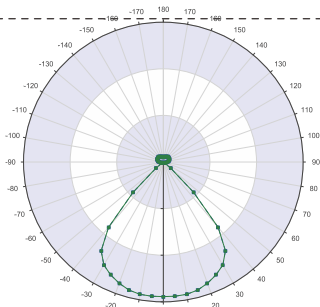

### Features

- Up Light: 0%, 10% 20%  
Down Light: 100%, 90%, 80%
- Motion and daylight sensor built-in
- Zigbee control built-in

Model Number	Diameter	Lumens	Dimensions (in)	Wattage
SWWLS100WDHB	189"	14,000	13.78" x 11.93" x 10.75"	100W
SWWLS150WDHB	189"	21,000	13.78" x 11.93" x 10.75"	150W

## Photometrics

70\*

PC Lens

Light Curve

Scenario Simulation

Perfect CCT Uniformity

90\*

PC Lens

Light Curve

Scenario Simulation

Perfect CCT Uniformity

110\*

PC or Glass Cover

Light Curve

Scenario Simulation

## Dimensions

10.75"

13.78"

7.44"

11.93"