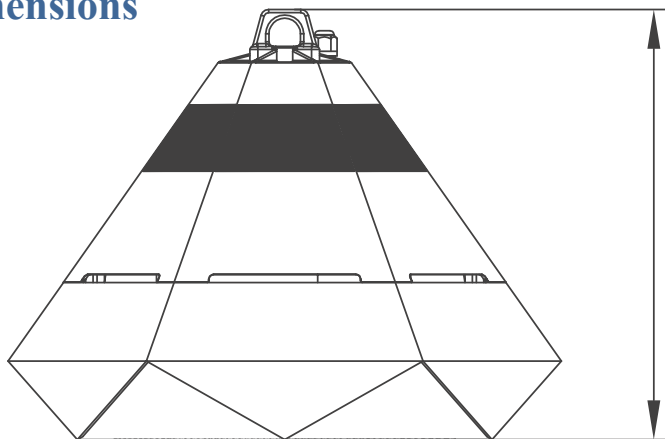

Light Curve

Scenario Simulation

Perfect CCT Uniformity

110\*

PC or Glass Cover

Light Curve

Scenario Simulation

## Dimensions

10.75"

13.78"

7.44"

11.93"