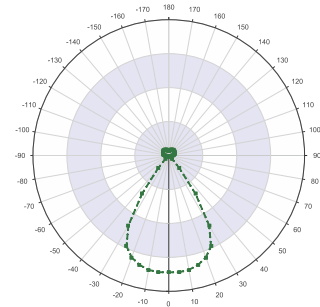

### Features

- Up Light: 0%, 10% 20%  
Down Light: 100%, 90%, 80%
- Motion and daylight sensor built-in
- Zigbee control built-in

Model Number	Diameter	Lumens	Dimensions (in)	Wattage
SWWLS100WDHB	189"	14,000	13.78" x 11.93" x 10.75"	100W
SWWLS150WDHB	189"	21,000	13.78" x 11.93" x 10.75"	150W

## Photometrics

70\*

PC Lens

Light Curve

Scenario Simulation

Perfect CCT Uniformity

90\*

PC Lens

## Dimensions

10.75"

13.78"

7.44"

11.93"