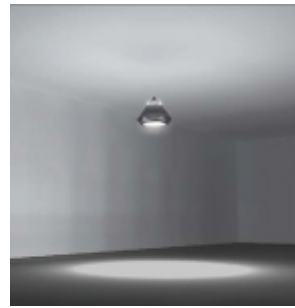

## Diamond LED High Bay Light with Up & Down

## Photometrics

70\*

PC Lens

Light Curve

Scenario Simulation

Perfect CCT Uniformity

90\*

PC Lens