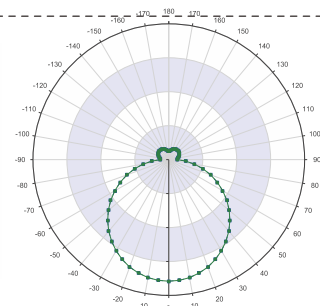

### Features

- Up Light: 0%, 10% 20%  
Down Light: 100%, 90%, 80%
- Motion and daylight sensor built-in
- Zigbee control built-in

Model Number	Diameter	Lumens	Dimensions (in)	Wattage
SWWLS100WDHB	189"	14,000	13.78" x 11.93" x 10.75"	100W
SWWLS150WDHB	189"	21,000	13.78" x 11.93" x 10.75"	150W

## Photometrics

70\*

PC Lens

Light Curve

Scenario Simulation

Perfect CCT Uniformity

90\*

PC Lens

Light Curve

Scenario Simulation

Perfect CCT Uniformity

110\*

PC or Glass Cover

Light Curve

Scenario Simulation

## Dimensions

10.75"

13.78"

7.44"

11.93"