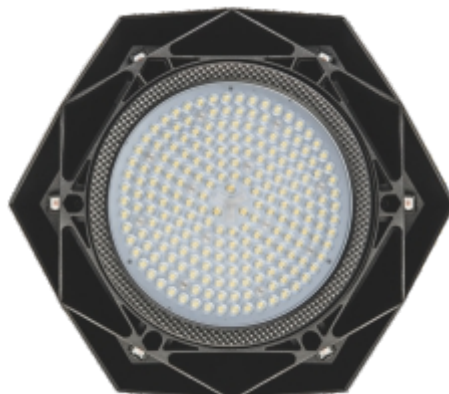

**i-LUMINOSITY**  
LED LIGHTING FIXTURES

Date:	_____
Project:	_____
Price:	_____

## Diamond LED High Bay Light with Up & Down

### Features

- Up Light: 0%, 10% 20%  
Down Light: 100%, 90%, 80%
- Motion and daylight sensor built-in
- Zigbee control built-in

Model Number	Diameter	Lumens	Dimensions (in)	Wattage
SWWLS100WDHB	189"	14,000	13.78" x 11.93" x 10.75"	100W
SWWLS150WDHB	189"	21,000	13.78" x 11.93" x 10.75"	150W

## Dimensions

10.75"

13.78"

7.44"

11.93"