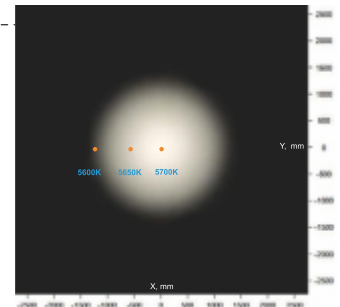

### Features

- Up Light: 0%, 10% 20%  
Down Light: 100%, 90%, 80%
- Motion and daylight sensor built-in
- Zigbee control built-in

Model Number	Diameter	Lumens	Dimensions (in)	Wattage
SWWLS100WDHB	189"	14,000	13.78" x 11.93" x 10.75"	100W
SWWLS150WDHB	189"	21,000	13.78" x 11.93" x 10.75"	150W

## Photometrics

70\*

PC Lens

Light Curve

Scenario Simulation

Perfect CCT Uniformity

90\*

PC Lens

Light Curve

Scenario Simulation

Perfect CCT Uniformity

110\*

PC or Glass Cover

Light Curve

Scenario Simulation

## Dimensions

10.75"

13.78"

7.44"

11.93"