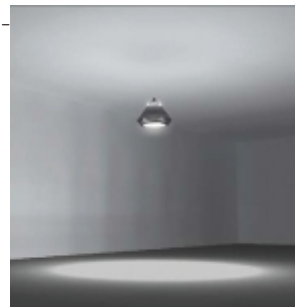

Scenario Simulation