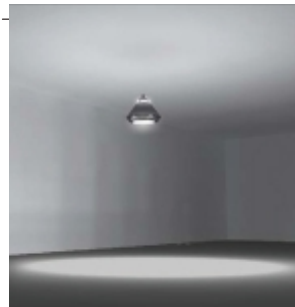

## Diamond LED High Bay Light with Up & Down

Light Curve

Scenario Simulation

Perfect CCT Uniformity

110\*

PC or Glass Cover

Light Curve

Scenario Simulation