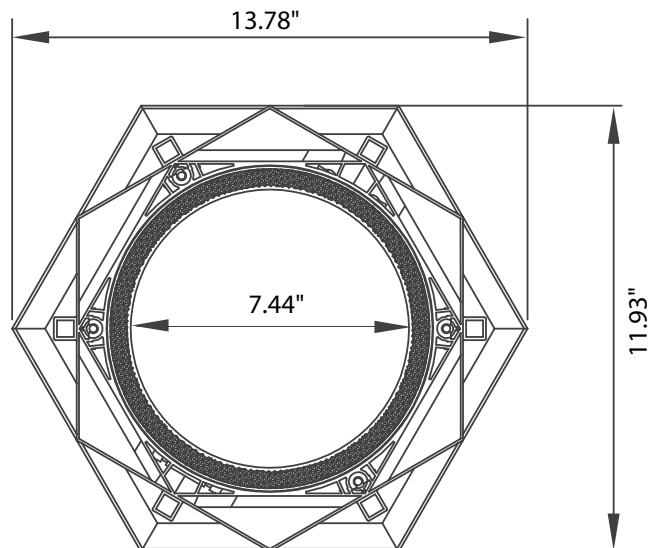

### Features

- Up Light: 0%, 10% 20%  
Down Light: 100%, 90%, 80%
- Motion and daylight sensor built-in
- Zigbee control built-in

Model Number	Diameter	Lumens	Dimensions (in)	Wattage
SWWLS100WDHB	189"	14,000	13.78" x 11.93" x 10.75"	100W
SWWLS150WDHB	189"	21,000	13.78" x 11.93" x 10.75"	150W

Light Curve

Scenario Simulation

Perfect CCT Uniformity

110\*

PC or Glass Cover

Light Curve

Scenario Simulation

## Dimensions

10.75"

13.78"

7.44"

11.93"