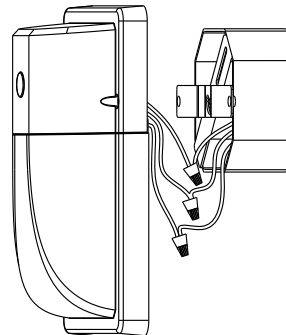

Wallpack IP54 Light

Features

IP54 dust proof and water proof

V shape design enlarge beam angle to be 240° Operating temperature -20 Celsius to 50 Celsius, suitable for cooler

Long lifespan 50,000 hours, 3 years warranty

Model	Wattage	CRI	Voltage	Lumens (lm)
SWWWPA13W	13W	>90	100-277Vac	1600

Installation

✘ 1. Install the cross screw

✘ 2. Install back plate to junction box

✘ 3. Connect wire

✘ 4. Install the fixture body and screw