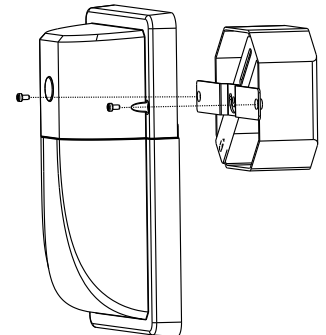

Wallpack IP54 Light

Features

IP54 dust proof and water proof

V shape design enlarge beam angle to be 240° Operating temperature -20 Celsius to 50 Celsius, suitable for cooler

Long lifespan 50,000 hours, 3 years warranty

Model	Wattage	CRI	Voltage	Lumens (lm)
SWWWPA13W	13W	>90	100-277Vac	1600

Installation

✘ 1. Install the cross screw

✘ 2. Install back plate to junction box

✘ 3. Connect wire

✘ 4. Install the fixture body and screw