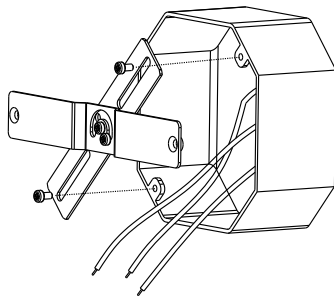

Wallpack IP54 Light

Features

IP54 dust proof and water proof

V shape design enlarge beam angle to be 240° Operating temperature -20 Celsius to 50 Celsius, suitable for cooler

Long lifespan 50,000 hours, 3 years warranty

Model	Wattage	CRI	Voltage	Lumens (lm)
SWWWPA13W	13W	>90	100-277Vac	1600

Installation

✘ 1. Install the cross screw

✘ 2. Install back plate to junction box

✘ 3. Connect wire

✘ 4. Install the fixture body and screw