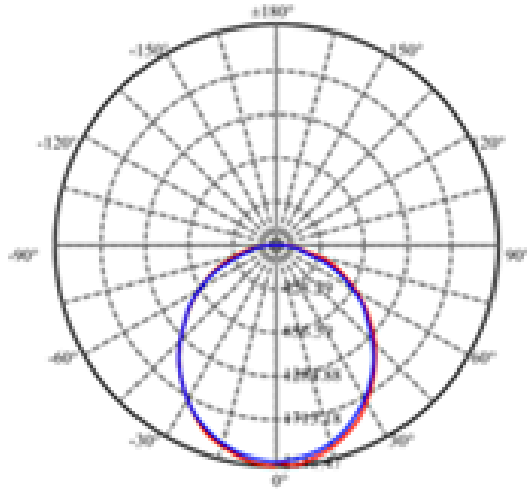

Date:	_____
Project:	_____
Price:	_____

SKYLINE LED LINEAR LIGHT

Features:

- Freely connected with no gap, no shadow.
- Independent light source module, easy to install.
- High lumen output (4000-8000lm) .
- Visually appealing light.
- Affordable LED solution.
- ETL and cETL listed.

SAMPLE ITEM NUMBER: ILLLSKYGL 29W 35K W DIM

Date:	_____
Project:	_____
Price:	_____

Photometrics:

1.0m	2141.5 , 1718.1 lx	273.26cm
2.0m	535.4 , 429.5 lx	546.51cm
3.0m	217.9 , 190.9 lx	819.76cm
4.0m	113.8 , 107.4 lx	1093.01cm
5.0m	65.7 , 68.7 lx	1366.26cm

Max , Avg Beam angle of C180plus107.39