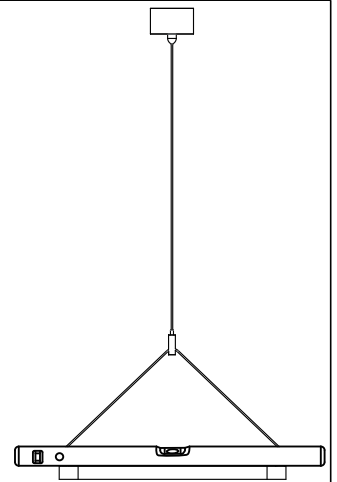

Waterclear Installation Instructions

- 1x  1x 
- 1x  4x 
- 2x  2x 
- 2x  2x 
- 2x  2x 

A

	
Transparency Pendant Light	4.2 kg

1

1b

1c

2

2a

2b

2c

3

3a_{2x}

3b_{2x}

min 0.4in

4