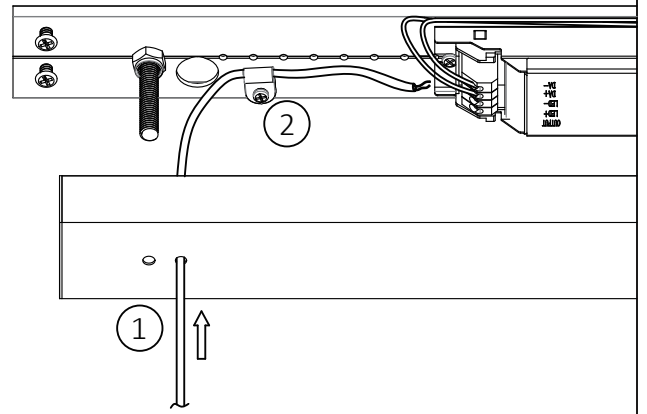

Waterclear Installation Instructions

- 1x  1x 
- 1x  4x 
- 2x  2x 
- 2x  2x 
- 2x  2x 

A

	
Transparency Pendant Light	4.2 kg

1

1b

1c

2

2a

2b

2c

3

3a_{2x}

3b_{2x}

min 0.4in

4