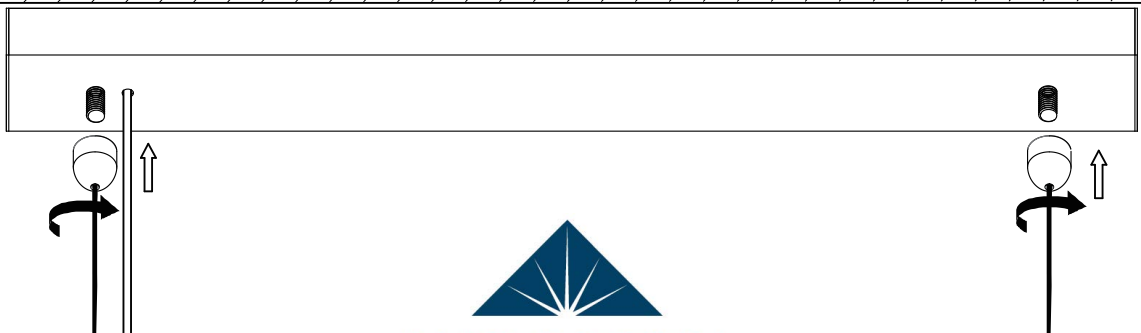

Waterclear Installation Instructions

- 1x  1x 
- 1x  4x 
- 2x  2x 
- 2x  2x 
- 2x  2x 

A

	
Transparency Pendant Light	4.2 kg

1

1b

1c

2

2a

2b

2c

3

3a_{2x}

3b_{2x}

min 0.4in

4