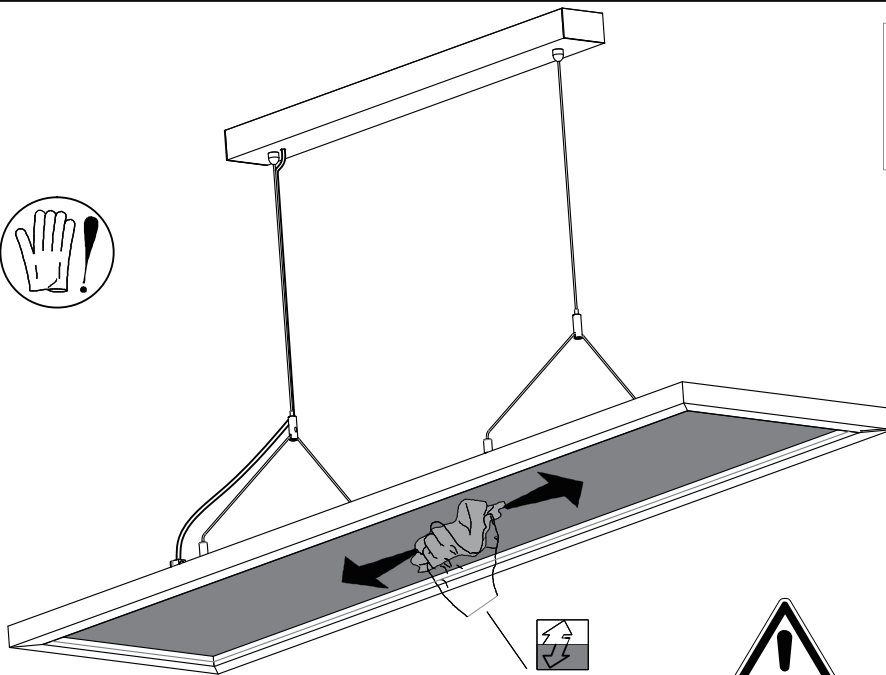

Waterclear Installation Instructions

- 1x  1x 
- 1x  4x 
- 2x  2x 
- 2x  2x 
- 2x  2x 

A

	
Transparency Pendant Light	4.2 kg

1

1b

1c

2

2a

2b

2c

3

3a_{2x}

3b_{2x}

min 0.4in

4