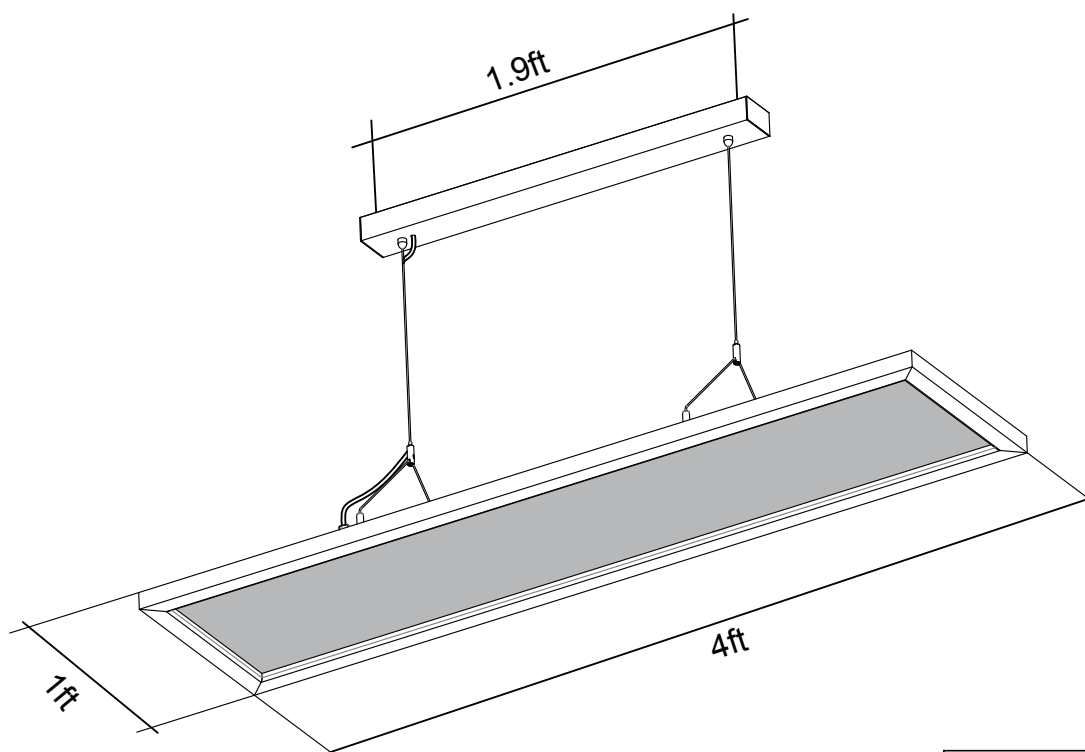

Waterclear Installation Instructions

- 1x  1x 
- 1x  4x 
- 2x  2x 
- 2x  2x 
- 2x  2x 

A

	
Transparency Pendant Light	4.2 kg

1

1b

1c

2

2a

2b

2c

3

3a_{2x}

3b_{2x}

min 0.4in

4