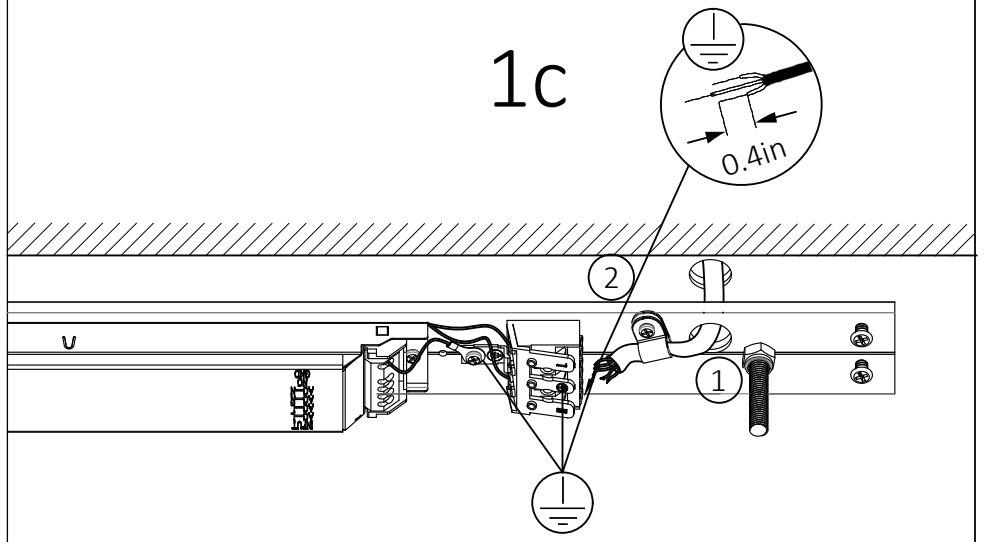

Waterclear Installation Instructions

- 1x  1x 
- 1x  4x 
- 2x  2x 
- 2x  2x 
- 2x  2x 

A

	
Transparency Pendant Light	4.2 kg

1

1b

1c

2

2a

2b

2c

3

3a_{2x}

3b_{2x}

min 0.4in

4