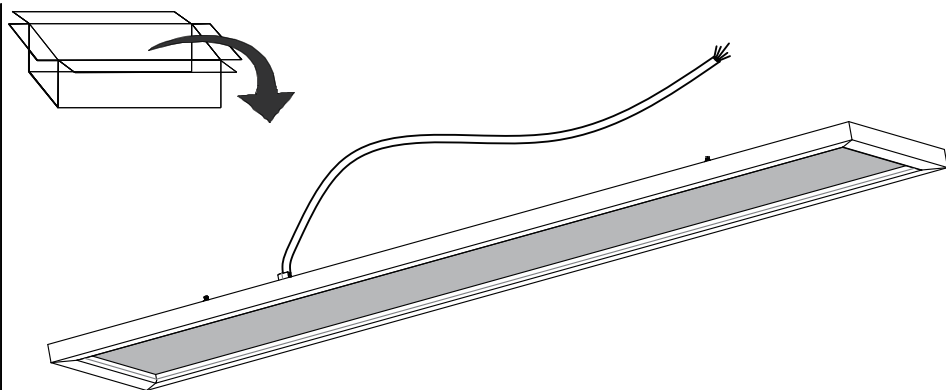

Waterclear Installation Instructions

- 1x  1x 
- 1x  4x 
- 2x  2x 
- 2x  2x 
- 2x  2x 

A

	
Transparency Pendant Light	4.2 kg

1

1b

1c

2

2a

2b

2c

3

3a_{2x}

3b_{2x}

min 0.4in

4