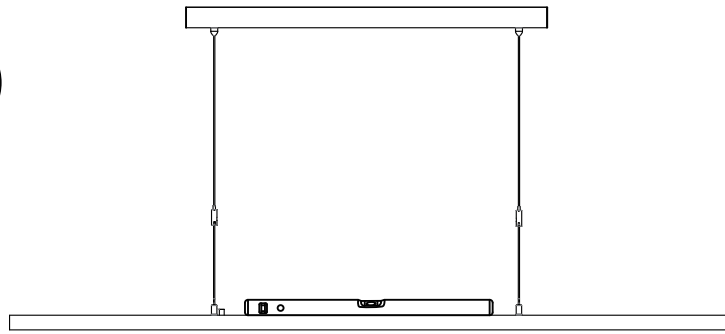

Waterclear Installation Instructions

- 1x  1x 
- 1x  4x 
- 2x  2x 
- 2x  2x 
- 2x  2x 

A

	
Transparency Pendant Light	4.2 kg

1

1b

1c

2

2a

2b

2c

3

3a_{2x}

3b_{2x}

min 0.4in

4