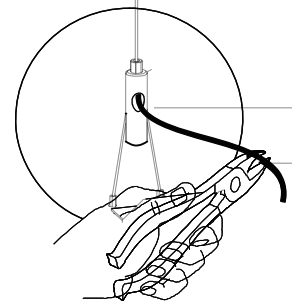

Waterclear Installation Instructions

- 1x  1x 
- 1x  4x 
- 2x  2x 
- 2x  2x 
- 2x  2x 

A

	
Transparency Pendant Light	4.2 kg

1

1b

1c

2

2a

2b

2c

3

3a_{2x}

3b_{2x}

min 0.4in

4