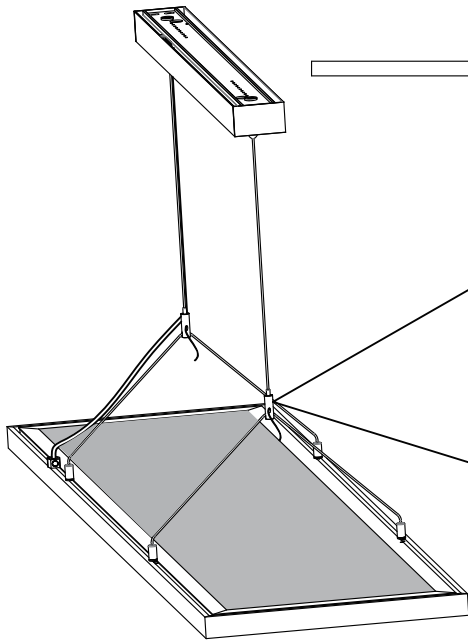

Waterclear Installation Instructions

- 1x  1x 
- 1x  4x 
- 2x  2x 
- 2x  2x 
- 2x  2x 

A

	
Transparency Pendant Light	4.2 kg

1

1b

1c

2

2a

2b

2c

3

3a_{2x}

3b_{2x}

min 0.4in

4