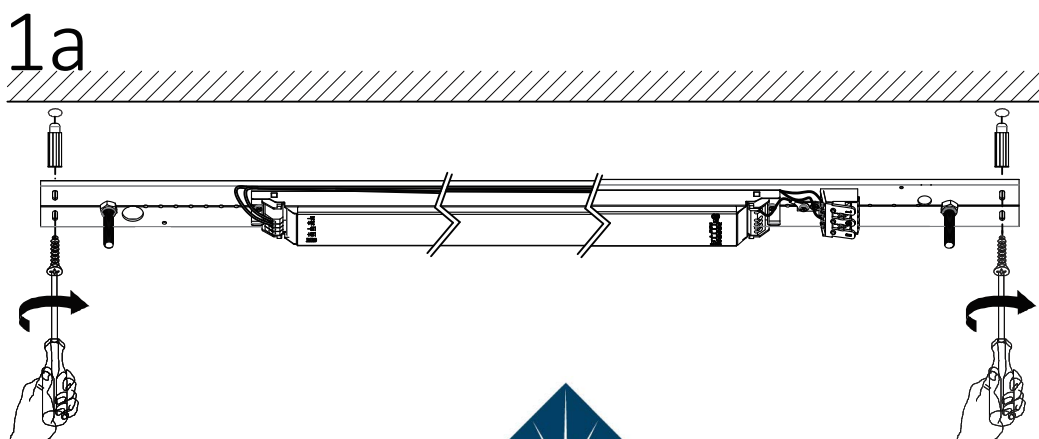

Waterclear Installation Instructions

- 1x  1x 
- 1x  4x 
- 2x  2x 
- 2x  2x 
- 2x  2x 

A

	
Transparency Pendant Light	4.2 kg

1

1b

1c

2

2a

2b

2c

3

3a_{2x}

3b_{2x}

min 0.4in

4