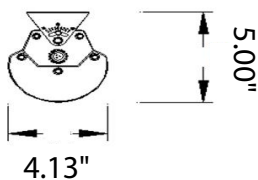

Dimensions: