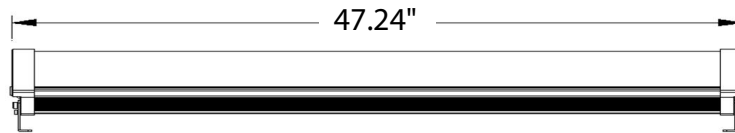

Dimensions: