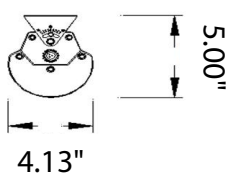

Dimensions: