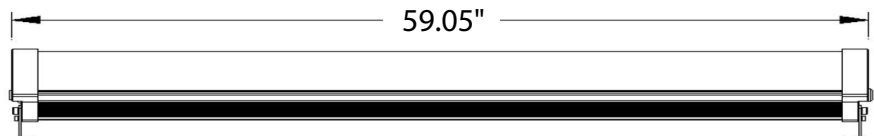

Dimensions: