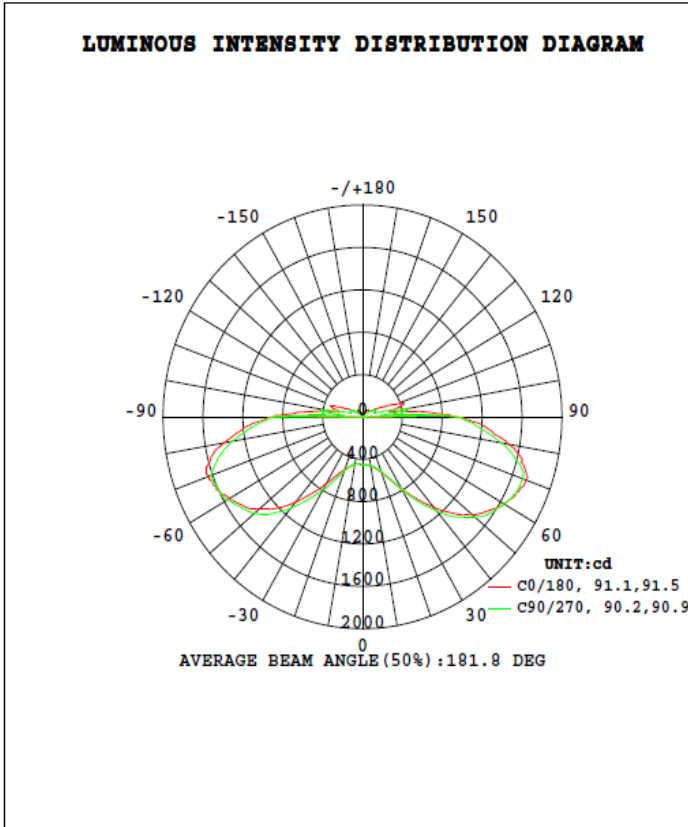

Date:	_____
Project:	_____
Price:	_____

LED SILVER CORN LIGHT

Features:

- UL, CUL, DLC certificate
- E39 lamp base
- 360 degree lighting, high CRI.
- IP64 Waterproof Rating
- Big heat sink, one SUNON fan.
- Internal driver, input voltage AC100-277V.
- New style and high efficient wide-range input.
- Long lifespan and good heat dissipation.
- Direct replacement for Metal Halide, Easy Installation.
- Fits many different fixtures to replace traditional lamps.

SERIES NUMBER	WATTS/ SIZE/ LUMENS	CCT	FINISH	ADDITIONAL OPTIONS
ILCBSCSNC	100W - 5 IN / 11,600	4K - 4000K		
		45K - 4500K		
		5K - 5000K		
		57K - 5700K		

SAMPLE ITEM NUMBER: ILCBSCSNC 100W 4K

Date:	_____
Project:	_____
Price:	_____

Photometrics:

DATA OF LAMP		PHOTOMETRIC DATA			
MODEL		Imax (cd)	1912	S/MH (C0/180)	3.13
NOMINAL POWER (W)	80	LOR (%)	100.0	S/MH (C90/270)	3.13
RATED VOLTAGE (V)	120	TOTAL FLUX (lm)	9298.1	η UP, DN (C0-180)	6.5, 44.6
NOMINAL FLUX (lm)	9298.14	CIE CLASS	SEMI-D.	η UP, DN (C180-360)	6.0, 42.9
LAMPS INSIDE	1	η up (%)	12.5	CIBSE SHR NOM	2.00
TEST VOLTAGE (V)	120.0	η down (%)	87.5	CIBSE SHR MAX	0.00

Eff: 115.91 lm/W