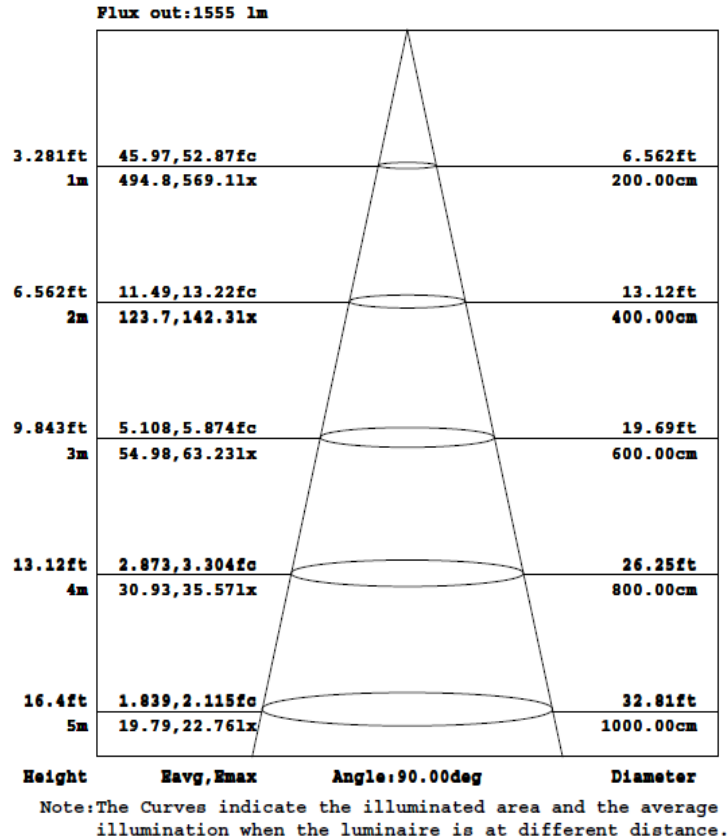

Date:	_____
Project:	_____
Price:	_____

LED SILVER CORN LIGHT

Features:

- UL, CUL, DLC certificate
- E39 lamp base
- 360 degree lighting, high CRI.
- IP64 Waterproof Rating
- Big heat sink, one SUNON fan.
- Internal driver, input voltage AC100-277V.
- New style and high efficient wide-range input.
- Long lifespan and good heat dissipation.
- Direct replacement for Metal Halide, Easy Installation.
- Fits many different fixtures to replace traditional lamps.

SERIES NUMBER	WATTS/ SIZE/ LUMENS	CCT	FINISH	ADDITIONAL OPTIONS
ILCBSCSNC	100W - 5 IN / 11,600	4K - 4000K		
		45K - 4500K		
		5K - 5000K		
		57K - 5700K		

SAMPLE ITEM NUMBER: ILCBSCSNC 100W 4K

Date:	_____
Project:	_____
Price:	_____

Photometrics:

DATA OF LAMP		PHOTOMETRIC DATA			
MODEL		Imax (cd)	1912	S/MH (C0/180)	3.13
NOMINAL POWER (W)	80	LOR (%)	100.0	S/MH (C90/270)	3.13
RATED VOLTAGE (V)	120	TOTAL FLUX (lm)	9298.1	η UP, DN (C0-180)	6.5, 44.6
NOMINAL FLUX (lm)	9298.14	CIE CLASS	SEMI-D.	η UP, DN (C180-360)	6.0, 42.9
LAMPS INSIDE	1	η up (%)	12.5	CIBSE SHR NOM	2.00
TEST VOLTAGE (V)	120.0	η down (%)	87.5	CIBSE SHR MAX	0.00

Eff: 115.91 lm/W