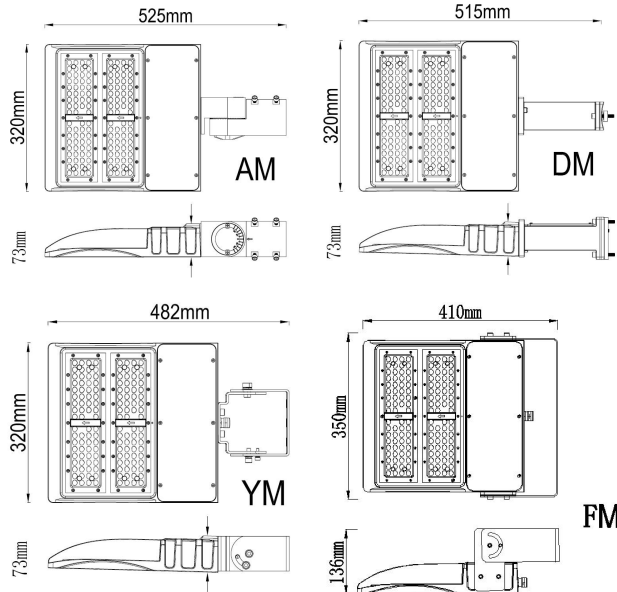

Date:	_____
Project:	_____
Price:	_____

LED FLEXIBLE SHOEBOX FIXTURE

YOKE MOUNTING

FLOOD MOUNTING

ADJUSTABLE FITTER MOUNTING

DIRECT MOUNTING

FEATURES:

- Adjustable Fitter mounting, direct mounting, yoke mounting, or flood mounting.
- Suitable for damp locations IP65.
- Optional: Daylight Motion sensor.
- Perfect for outdoor lots or street lighting
- 7 Year Warranty.
- Available in 4000K, 5000K, 5700K
- Dimensions: 20.6 in. x 12.6 in. x 3 in.

SAMPLE ITEM NUMBER:ILSBFLSNC 120W 5K BN DMS

i-LUMINOSITY
LED LIGHTING FIXTURES

Date: _____
Project: _____
Price: _____

PHOTOMETRICS:

DATA OF LAMP		PHOTOMETRIC DATA			
MODEL		Imax (cd)	7660	S/MH (C0/180)	1.71
NOMINAL POWER (W)	120	LOR (%)	100.0	S/MH (C90/270)	0.72
RATED VOLTAGE (V)	120	TOTAL FLUX (lm)	16055	η UP, DN (C0-180)	0.1, 67.7
NOMINAL FLUX (lm)	16055.2	CIE CLASS	DIRECT	η UP, DN (C180-360)	0.1, 32.1
LAMPS INSIDE	1	η up (%)	0.2	CIBSE SHR NOM	1.50
TEST VOLTAGE (V)	120.0	η down (%)	99.8	CIBSE SHR MAX	1.55

Eff: 133.27 lm/W