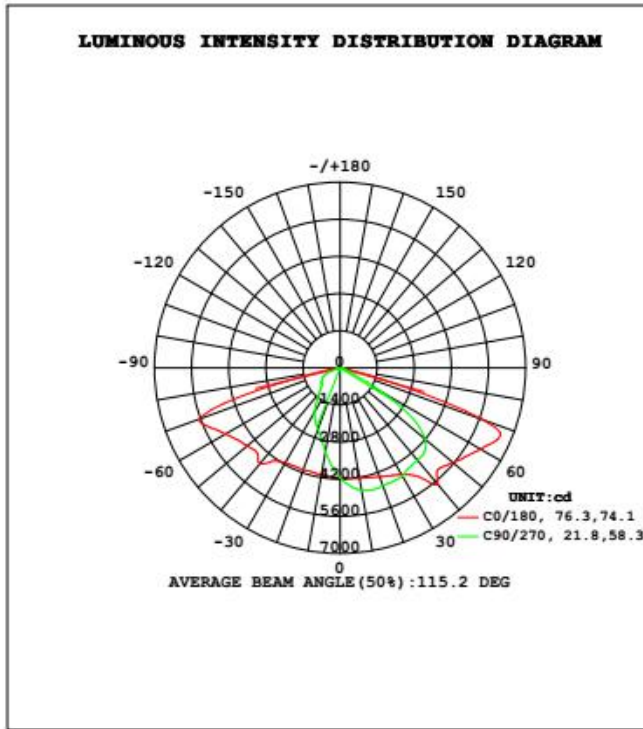

SAMPLE ITEM NUMBER:ILSBFLSNC 120W 5K BN DMS

i-LUMINOSITY
LED LIGHTING FIXTURES

Date: _____
Project: _____
Price: _____

PHOTOMETRICS:

DATA OF LAMP		PHOTOMETRIC DATA			
MODEL		Imax (cd)	7660	S/MH (C0/180)	1.71
NOMINAL POWER (W)	120	LOR (%)	100.0	S/MH (C90/270)	0.72
RATED VOLTAGE (V)	120	TOTAL FLUX (lm)	16055	η UP, DN (C0-180)	0.1, 67.7
NOMINAL FLUX (lm)	16055.2	CIE CLASS	DIRECT	η UP, DN (C180-360)	0.1, 32.1
LAMPS INSIDE	1	η up (%)	0.2	CIBSE SHR NOM	1.50
TEST VOLTAGE (V)	120.0	η down (%)	99.8	CIBSE SHR MAX	1.55

Eff: 133.27 lm/W