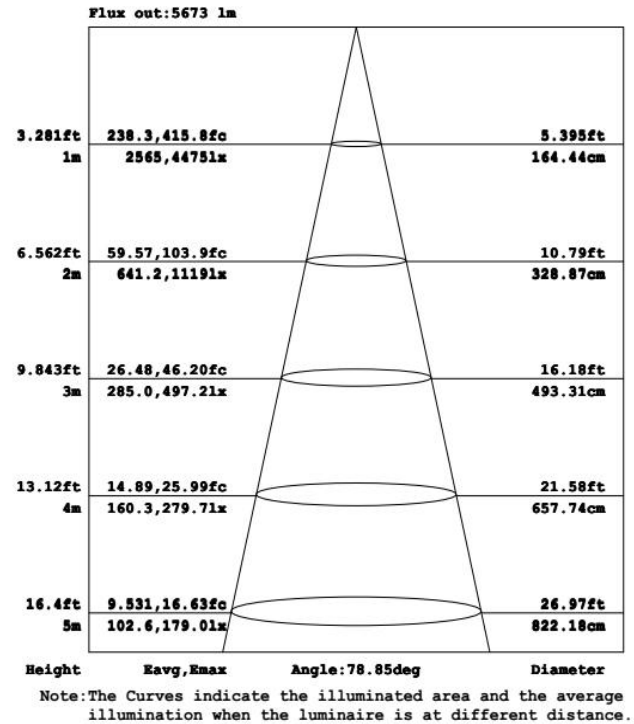

SAMPLE ITEM NUMBER:ILSBFLSNC 120W 5K BN DMS

i-LUMINOSITY
LED LIGHTING FIXTURES

Date: _____
Project: _____
Price: _____

PHOTOMETRICS:

DATA OF LAMP		PHOTOMETRIC DATA			
MODEL		Imax (cd)	7660	S/MH (C0/180)	1.71
NOMINAL POWER (W)	120	LOR (%)	100.0	S/MH (C90/270)	0.72
RATED VOLTAGE (V)	120	TOTAL FLUX (lm)	16055	η UP, DN (C0-180)	0.1, 67.7
NOMINAL FLUX (lm)	16055.2	CIE CLASS	DIRECT	η UP, DN (C180-360)	0.1, 32.1
LAMPS INSIDE	1	η up (%)	0.2	CIBSE SHR NOM	1.50
TEST VOLTAGE (V)	120.0	η down (%)	99.8	CIBSE SHR MAX	1.55

Eff: 133.27 lm/W