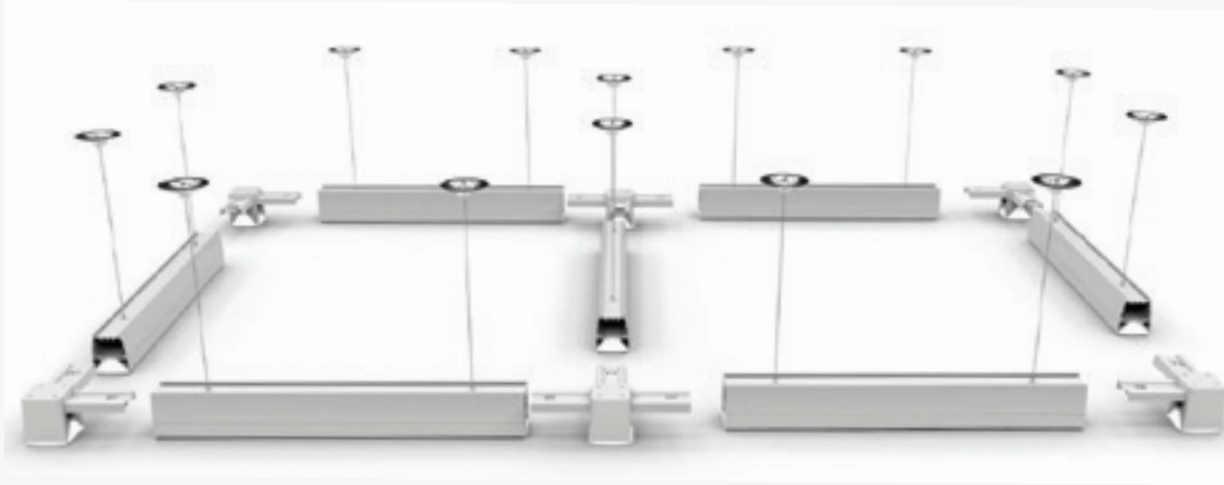

LED CUSTOM LINEAR LIGHT

Description

Perfect indoor custom linear light. Can be constructed into various shapes and designs with easy to install connectors. These linear lights come in various lengths and watts to best fit your lighting needs.

Features

- Multiple connecting methods.
- Mounting: Suspended.
- Dimmable.
- Color options ranging 2,800K-6000K.
- 5 Year Warranty.

Model Number	Lumens	Size	Dimensions (in)	Wattage
SWWGM6009036W	4,500	3 FT	35 x 2.4 x 2.9	36W
SWWGM6012040W	5,100	4 FT	47.2 x 2.4 x 2.9	40W
SWWGM6015045W	5,700	5 FT	59 x 2.4 x 2.9	45W