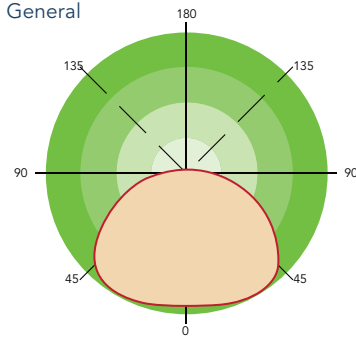

SAMPLE ITEM NUMBER: ILCPYRDMS 60W 5K B DIM

**i-LUMINOSITY**  
LED LIGHTING FIXTURES

Date:	_____
Project:	_____
Price:	_____

## PHOTOMETRICS

## DIMENSIONS:

unit: inch/mm