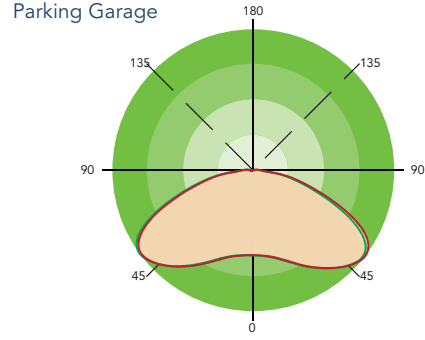

SAMPLE ITEM NUMBER: ILCPYRDMS 60W 5K B DIM

**i-LUMINOSITY**  
LED LIGHTING FIXTURES

Date:	_____
Project:	_____
Price:	_____

## PHOTOMETRICS

## DIMENSIONS:

unit: inch/mm