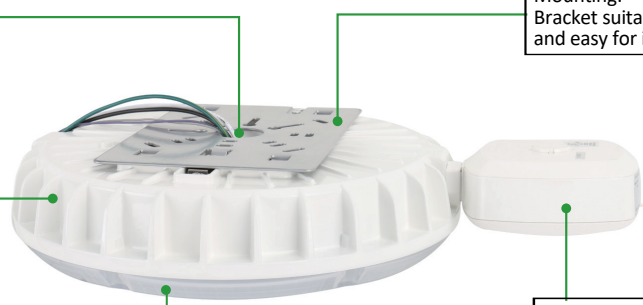

### Features:

- Optional: Clear lens or frosted lens.
- Optional: Dimming, motion sensor.
- Finish; Black, Dark Bronze or white.
- Suitable for damp locations IP65.
- Perfect for building entryways and awnings.
- 7 Year Warranty.
- Available in 3000K, 4000K, 5000K.
- Dimensions: 10.9 in. x 3 in.

3/4inch threaded hole supports pendant mounting,wires coming out from the back for easier wire connections.

Mounting:  
Bracket suitable for J-BOX mounting, and easy for installation.

Housing:  
One piece die cast housing better waterproofing ,suitable for both indoor and outdoor application.

Lens:  
Clear and frosted lens optional for different applications.

PIR Sensor:  
Optional PIR sensor allows for security and energy saving.