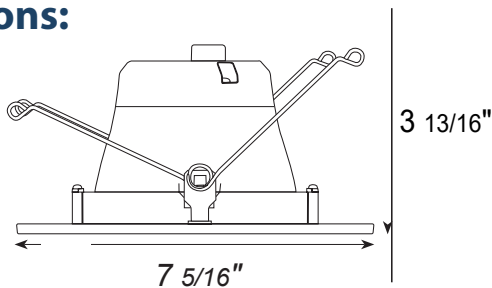

i-LUMINOSITY
LED LIGHTING FIXTURES

Date:	_____
Project:	_____
Price:	_____

5" & 6" LED GIMBAL RECESSED FIXTURE

Description:

Our 5" & 6" LED Gimbal Recessed Fixtures are designed to fit most standard market recessed cans. This product features an integrated LED power supply and thermal management system combined in a compact unit, making it an efficient and evenly spread illumination.

Features:

- Input Power: 120V,50/60Hz
- Lumen Output: 975Lm-1,050Lm.
- Power Consumption: 14W
- 0-10V dimmable option available.
- Lighting controls option available.
- Available Color Options: 2700K, 3000K or 4000K
- CRI >90
- L70 Lifetime: >50,000 hours.
- Housing: Durable thermoplastic construction.
- ETL Listed for damp locations
- Operating Temperature: -4°F ~ 104°F.
- 7 Year Warranty.
- Dimensions: D7.31" x H3.81"

Dimensions:

i-LUMINOSITY
LED LIGHTING FIXTURES

Date:	_____
Project:	_____
Price:	_____

Ordering Key:

SERIES NUMBER	SIZE	WATTAGE	CCT/LUMENS	ADDITIONAL OPTIONS
ILDLGRCL	5 IN - 5 INCH	14W - 14W	27K - 2700K / 975 LM	DM - 0-10V DIMMING
	6 IN - 6 INCH		3K - 3000K / 1,000 LM	EM -EMERGENCY BACKUP
			4K - 4000K / 1,050 LM	MS - MOTION SENSOR