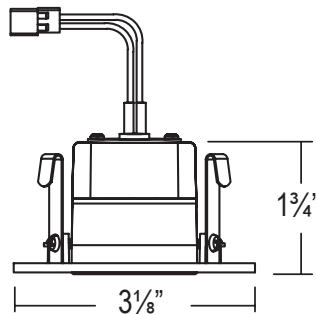

i-LUMINOSITY
LED LIGHTING FIXTURES

Date: _____
Project: _____
Price: _____

2" Recessed Trims

SWWCL2RCSTR-SQ

Square baffle trim with white finish

SWWCL2RCSTR-A2J

Adjustable square gimbal with white finish

SWWCL2RCSTR-RD

Round baffle trim with white finish

Model Number	CRI	Lumens	Wattage	Color
SWWCL2RCSTR-SQ	>90	620 LM	8.88W	3000k
SWWCL2RCSTR-A2J	>90	636 LM	8.64W	3000k
SWWCL2RCSTR-RD	>90	694 LM	8.64W	3000k