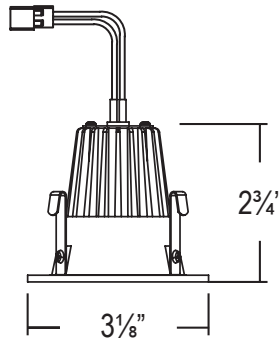

i-LUMINOSITY
LED LIGHTING FIXTURES

Date: _____
Project: _____
Price: _____

2" Recessed Trims

SWWCL2RCSTR-SQ

Square baffle trim with white finish

SWWCL2RCSTR-A2J

Adjustable square gimbal with white finish

SWWCL2RCSTR-RD

Round baffle trim with white finish

Model Number	CRI	Lumens	Wattage	Color
SWWCL2RCSTR-SQ	>90	620 LM	8.88W	3000k
SWWCL2RCSTR-A2J	>90	636 LM	8.64W	3000k
SWWCL2RCSTR-RD	>90	694 LM	8.64W	3000k