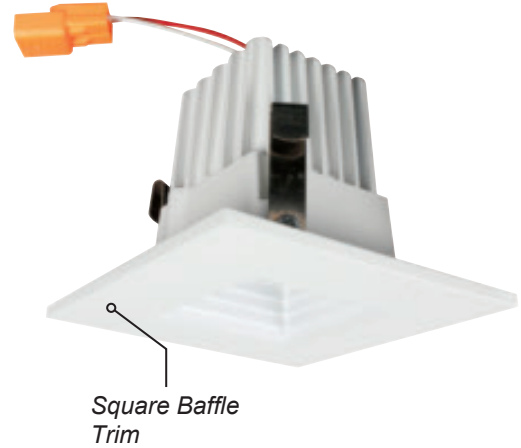

i-LUMINOSITY
LED LIGHTING FIXTURES

Date: _____
Project: _____
Price: _____

2" Recessed Trims

SWWCL2RCSTR-SQ

Square baffle trim with white finish

SWWCL2RCSTR-A2J

Adjustable square gimbal with white finish

SWWCL2RCSTR-RD

Round baffle trim with white finish

Model Number	CRI	Lumens	Wattage	Color
SWWCL2RCSTR-SQ	>90	620 LM	8.88W	3000k
SWWCL2RCSTR-A2J	>90	636 LM	8.64W	3000k
SWWCL2RCSTR-RD	>90	694 LM	8.64W	3000k