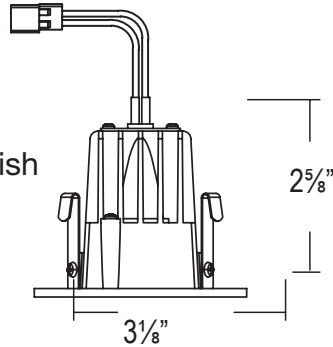

i-LUMINOSITY
LED LIGHTING FIXTURES

Date: _____
Project: _____
Price: _____

2" Recessed Trims

SWWCL2RCSTR-SQ

Square baffle trim with white finish

SWWCL2RCSTR-A2J

Adjustable square gimbal with white finish

SWWCL2RCSTR-RD

Round baffle trim with white finish

Model Number	CRI	Lumens	Wattage	Color
SWWCL2RCSTR-SQ	>90	620 LM	8.88W	3000k
SWWCL2RCSTR-A2J	>90	636 LM	8.64W	3000k
SWWCL2RCSTR-RD	>90	694 LM	8.64W	3000k