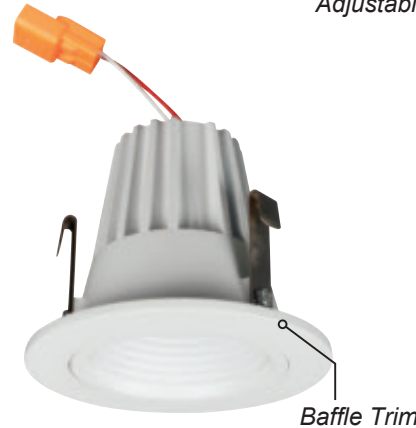

i-LUMINOSITY
LED LIGHTING FIXTURES

Date: _____
Project: _____
Price: _____

2" RECESSED TRIMS

Square baffle trim with white finish

Square Baffle Trim

Adjustable square baffle trim with white finish

Adjustable Trim

Round baffle trim with white finish

Baffle Trim

SERIES NUMBER	SIZE	SHAPE	WATTAGE/ LUMEN	CCT	ADDITIONAL OPTIONS
ILDLRTCL	2 - 2INCH	SQ - SQUARE TRIM	9W- 8.88W / 620 LM	27K - 2700K	DM - 0-10V DIMMING
		ASQ - ADJUSTABLE SQUARE	9W- 8.64W / 636 LM	3K - 3000K	EM -EMERGENCY BACKUP
		RD - ROUND TRIM	9W- 8.64W / 694 LM	4K - 4000K	MS - MOTION SENSOR
				5K - 5000K	

SAMPLE ITEM NUMBER: ILDLRTCL 2 SQ 9W 27K DM