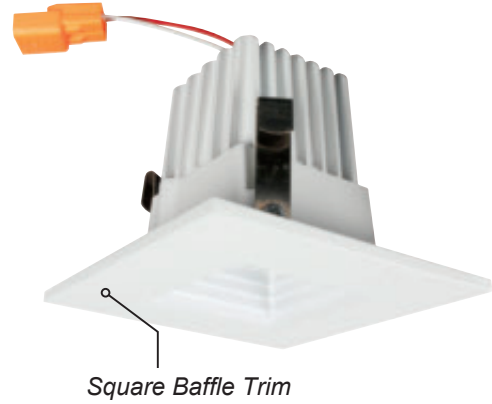

i-LUMINOSITY
LED LIGHTING FIXTURES

Date: _____
Project: _____
Price: _____

2" RECESSED TRIMS

Square baffle trim with white finish

Square Baffle Trim

Adjustable square baffle trim with white finish

Adjustable Trim

Round baffle trim with white finish

Baffle Trim

SERIES NUMBER	SIZE	SHAPE	WATTAGE/ LUMEN	CCT	ADDITIONAL OPTIONS
ILDLRTCL	2 - 2INCH	SQ - SQUARE TRIM	9W- 8.88W / 620 LM	27K - 2700K	DM - 0-10V DIMMING
		ASQ - ADJUSTABLE SQUARE	9W- 8.64W / 636 LM	3K - 3000K	EM -EMERGENCY BACKUP
		RD - ROUND TRIM	9W- 8.64W / 694 LM	4K - 4000K	MS - MOTION SENSOR
				5K - 5000K	

SAMPLE ITEM NUMBER: ILDLRTCL 2 SQ 9W 27K DM