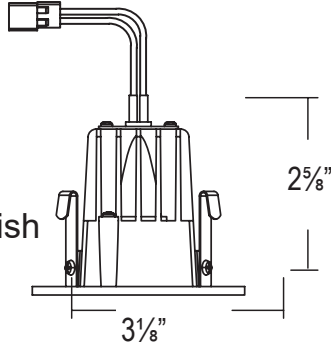

i-LUMINOSITY
LED LIGHTING FIXTURES

Date: _____
Project: _____
Price: _____

2" RECESSED TRIMS

Square baffle trim with white finish

Square Baffle Trim

Adjustable square baffle trim with white finish

Adjustable Trim

Round baffle trim with white finish

Baffle Trim

SERIES NUMBER	SIZE	SHAPE	WATTAGE/ LUMEN	CCT	ADDITIONAL OPTIONS
ILDLRTCL	2 - 2INCH	SQ - SQUARE TRIM	9W- 8.88W / 620 LM	27K - 2700K	DM - 0-10V DIMMING
		ASQ - ADJUSTABLE SQUARE	9W- 8.64W / 636 LM	3K - 3000K	EM -EMERGENCY BACKUP
		RD - ROUND TRIM	9W- 8.64W / 694 LM	4K - 4000K	MS - MOTION SENSOR
				5K - 5000K	

SAMPLE ITEM NUMBER: ILDLRTCL 2 SQ 9W 27K DM