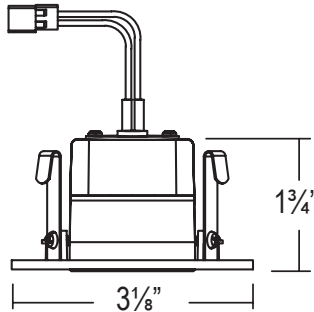

i-LUMINOSITY
LED LIGHTING FIXTURES

Date: _____
Project: _____
Price: _____

2" RECESSED TRIMS

Square baffle trim with white finish

Square Baffle Trim

Adjustable square baffle trim with white finish

Adjustable Trim

Round baffle trim with white finish

Baffle Trim

SERIES NUMBER	SIZE	SHAPE	WATTAGE/ LUMEN	CCT	ADDITIONAL OPTIONS
ILDLRTCL	2 - 2INCH	SQ - SQUARE TRIM	9W- 8.88W / 620 LM	27K - 2700K	DM - 0-10V DIMMING
		ASQ - ADJUSTABLE SQUARE	9W- 8.64W / 636 LM	3K - 3000K	EM -EMERGENCY BACKUP
		RD - ROUND TRIM	9W- 8.64W / 694 LM	4K - 4000K	MS - MOTION SENSOR
				5K - 5000K	