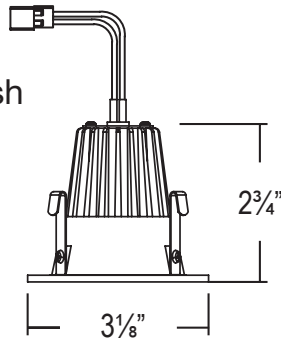

i-LUMINOSITY
LED LIGHTING FIXTURES

Date: _____
Project: _____
Price: _____

2" RECESSED TRIMS

Square baffle trim with white finish

Square Baffle Trim

Adjustable square baffle trim with white finish

Adjustable Trim

Round baffle trim with white finish

Baffle Trim

SERIES NUMBER	SIZE	SHAPE	WATTAGE/ LUMEN	CCT	ADDITIONAL OPTIONS
ILDLRTCL	2 - 2INCH	SQ - SQUARE TRIM	9W- 8.88W / 620 LM	27K - 2700K	DM - 0-10V DIMMING
		ASQ - ADJUSTABLE SQUARE	9W- 8.64W / 636 LM	3K - 3000K	EM -EMERGENCY BACKUP
		RD - ROUND TRIM	9W- 8.64W / 694 LM	4K - 4000K	MS - MOTION SENSOR
				5K - 5000K	