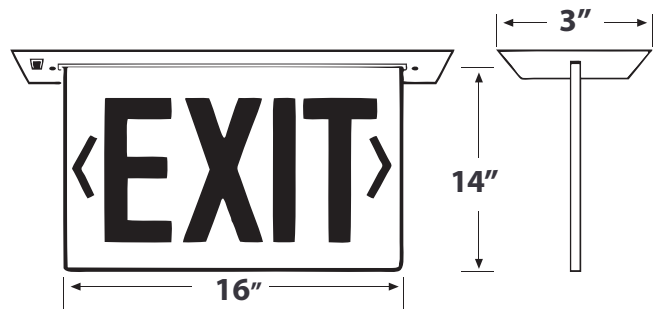

i-LUMINOSITY
LED LIGHTING FIXTURES

Date:	_____
Project:	_____
Price:	_____

DOUBLE FACE MIRROR PLATE EXIT SIGN

Description:

With our Double Faced Mirror Plate Exit Sign you'll have an ultra-bright, energy efficient, long lasting, red LED light which provides consistent and uniform illumination, guiding your way to safety.

Features:

- Double faced mirrored plate.
- Housing: Aluminum.
- Mounting option: Recessed.
- Emergency Backup Available.
- CRI >90
- 100-277VAC
- L70 Lifetime: >50,000 hours.
- NYC approved.
- 7 Year Warranty.
- Dimensions: 16" x 14" x 3"

Dimensions:

Mounting Option:

Ordering Key:

ILEM2FMSL

SERIES NUMBER	SIZE	CCT	FINISH	ADDITIONAL OPTIONS
ILEM2FMSL	16IN	R - RED	1 - 1 Face 2 - 2 Face	EM - EMERGENCY

SAMPLE ITEM NUMBER: ILEM2FMSL 16IN 2 EM