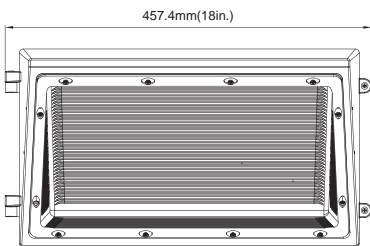

**Medium Size: 30W, 40W, 45W, 50W, 60W, 70W, 75W**

**Large Size: 90W, 95W, 135W, 140W, 145W**

Date: \_\_\_\_\_  
 Project: \_\_\_\_\_  
 Price: \_\_\_\_\_

### Dimensions:

Weight  
 30W: 6.724lb  
 40W/50W: 8.223lb  
 45W: 6.834lb  
 70W: 6.9lb  
 60W/75W: 8.289lb

Weight  
 90W: 9.105lb  
 95W: 10.339lb  
 135W: 9.766lb  
 140W: 11.155lb  
 145W: 11.155lb