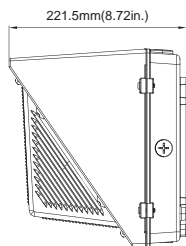

**Medium Size: 30W, 40W, 45W, 50W, 60W, 70W, 75W**

**Large Size: 90W, 95W, 135W, 140W, 145W**

Date: \_\_\_\_\_  
 Project: \_\_\_\_\_  
 Price: \_\_\_\_\_

### Dimensions:

Weight  
 30W: 6.724lb  
 40W/50W: 8.223lb  
 45W: 6.834lb  
 70W: 6.9lb  
 60W/75W: 8.289lb

Weight  
 90W: 9.105lb  
 95W: 10.339lb  
 135W: 9.766lb  
 140W: 11.155lb  
 145W: 11.155lb