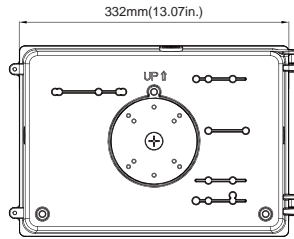

**Medium Size: 30W, 40W, 45W, 50W, 60W, 70W, 75W**

**Large Size: 90W, 95W, 135W, 140W, 145W**

Date: \_\_\_\_\_  
 Project: \_\_\_\_\_  
 Price: \_\_\_\_\_

### Dimensions:

Weight  
 30W: 6.724lb  
 40W/50W: 8.223lb  
 45W: 6.834lb  
 70W: 6.9lb  
 60W/75W: 8.289lb

Weight  
 90W: 9.105lb  
 95W: 10.339lb  
 135W: 9.766lb  
 140W: 11.155lb  
 145W: 11.155lb