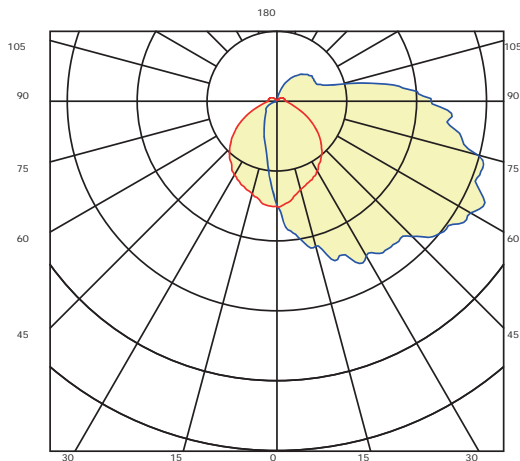

### Dimensions:

Weight  
 30W: 6.724lb  
 40W/50W: 8.223lb  
 45W: 6.834lb  
 70W: 6.9lb  
 60W/75W: 8.289lb

Weight  
 90W: 9.105lb  
 95W: 10.339lb  
 135W: 9.766lb  
 140W: 11.155lb  
 145W: 11.155lb

### Photometrics:

Medium size  
 Luminous Intensity Distribution Curve

Average Diffuse Angle(50%): 103.0°

Large size  
 Luminous Intensity Distribution Curve

Unit: cd  
 Average Diffuse Angle(50%): 93.0°

Date:	_____
Project:	_____
Price:	_____