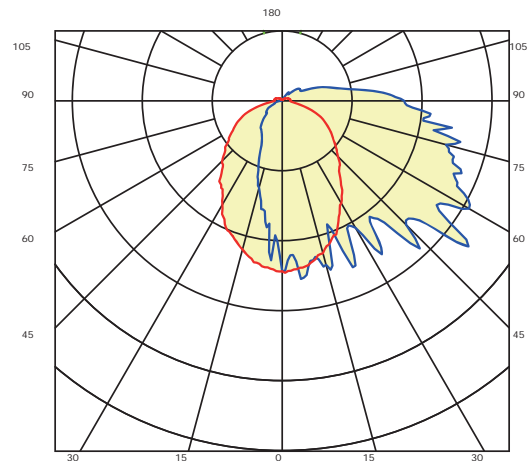

### Dimensions:

Weight  
 30W: 6.724lb  
 40W/50W: 8.223lb  
 45W: 6.834lb  
 70W: 6.9lb  
 60W/75W: 8.289lb

Weight  
 90W: 9.105lb  
 95W: 10.339lb  
 135W: 9.766lb  
 140W: 11.155lb  
 145W: 11.155lb

### Photometrics:

Medium size  
 Luminous Intensity Distribution Curve

Average Diffuse Angle(50%): 103.0°

Large size  
 Luminous Intensity Distribution Curve

Unit: cd  
 Average Diffuse Angle(50%): 93.0°

Date:	_____
Project:	_____
Price:	_____