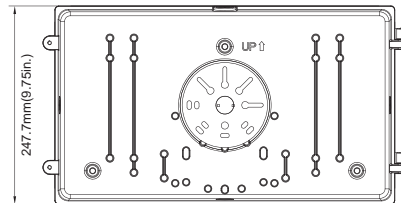

**Medium Size: 30W, 40W, 45W, 50W, 60W, 70W, 75W**

**Large Size: 90W, 95W, 135W, 140W, 145W**

Date: \_\_\_\_\_  
 Project: \_\_\_\_\_  
 Price: \_\_\_\_\_

### Dimensions:

Weight  
 30W: 6.724lb  
 40W/50W: 8.223lb  
 45W: 6.834lb  
 70W: 6.9lb  
 60W/75W: 8.289lb

Weight  
 90W: 9.105lb  
 95W: 10.339lb  
 135W: 9.766lb  
 140W: 11.155lb  
 145W: 11.155lb