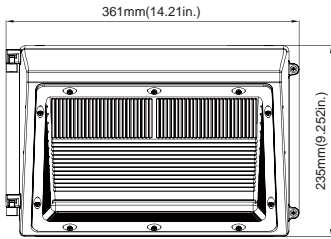

**Medium Size: 30W, 40W, 45W, 50W, 60W, 70W, 75W**

**Large Size: 90W, 95W, 135W, 140W, 145W**

Date: \_\_\_\_\_  
 Project: \_\_\_\_\_  
 Price: \_\_\_\_\_

### Dimensions:

Weight  
 30W: 6.724lb  
 40W/50W: 8.223lb  
 45W: 6.834lb  
 70W: 6.9lb  
 60W/75W: 8.289lb

Weight  
 90W: 9.105lb  
 95W: 10.339lb  
 135W: 9.766lb  
 140W: 11.155lb  
 145W: 11.155lb