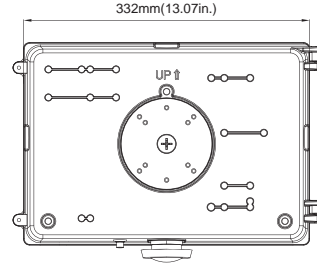

### Large size: 90W or 135W

## Dimensions:

Unit: IN/MM

Medium Size

Weight  
45W: 9.85lb  
70W: 9.81lb

Large Size

Weight  
90W: 12.98lb  
135W: 13.51lb