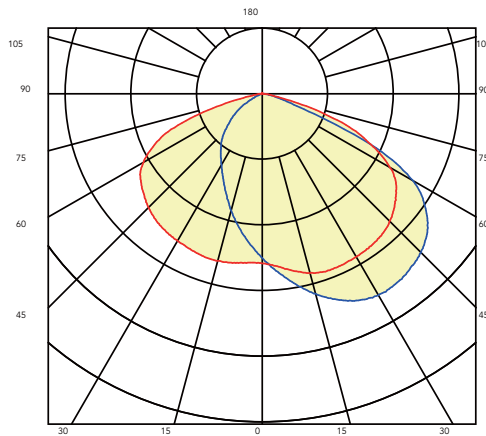

## Dimensions:

Unit: IN/MM

Medium Size

Weight  
45W: 9.85lb  
70W: 9.81lb

Large Size

Weight  
90W: 12.98lb  
135W: 13.51lb

## Photometrics:

Medium size  
Luminous Intensity Distribution Curve

Average Diffuse Angle(50%): 102.7°

Large size  
Luminous Intensity Distribution Curve

Average Diffuse Angle(50%): 109.7°

Date:	_____
Project:	_____
Price:	_____