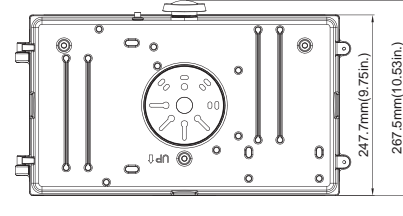

## Dimensions:

Unit: IN/MM

Medium Size

Weight  
45W: 9.85lb  
70W: 9.81lb

Large Size

Weight  
90W: 12.98lb  
135W: 13.51lb

## Photometrics:

Medium size  
Luminous Intensity Distribution Curve

Average Diffuse Angle(50%): 102.7°

Large size  
Luminous Intensity Distribution Curve

Average Diffuse Angle(50%): 109.7°

Date:	_____
Project:	_____
Price:	_____