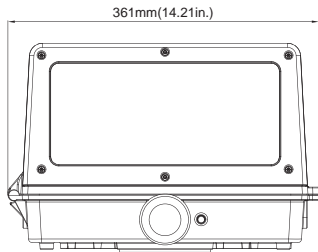

### Large size: 90W or 135W

## Dimensions:

Unit: IN/MM

Medium Size

Weight  
45W: 9.85lb  
70W: 9.81lb

Large Size

Weight  
90W: 12.98lb  
135W: 13.51lb