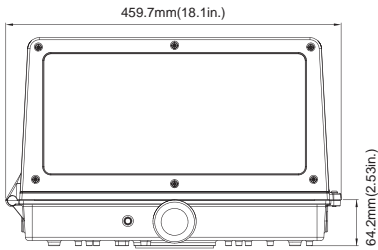

## Dimensions:

Unit: IN/MM

Medium Size

Weight  
45W: 9.85lb  
70W: 9.81lb

Large Size

Weight  
90W: 12.98lb  
135W: 13.51lb