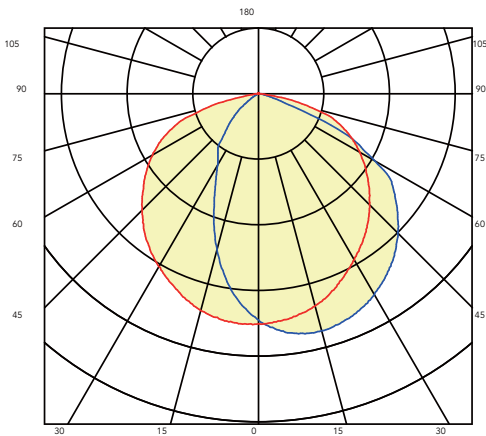

## Dimensions:

Unit: IN/MM

Medium Size

Weight  
45W: 9.85lb  
70W: 9.81lb

Large Size

Weight  
90W: 12.98lb  
135W: 13.51lb

## Photometrics:

Medium size  
Luminous Intensity Distribution Curve

Average Diffuse Angle(50%): 102.7°

Large size  
Luminous Intensity Distribution Curve

Average Diffuse Angle(50%): 109.7°

Date:	_____
Project:	_____
Price:	_____