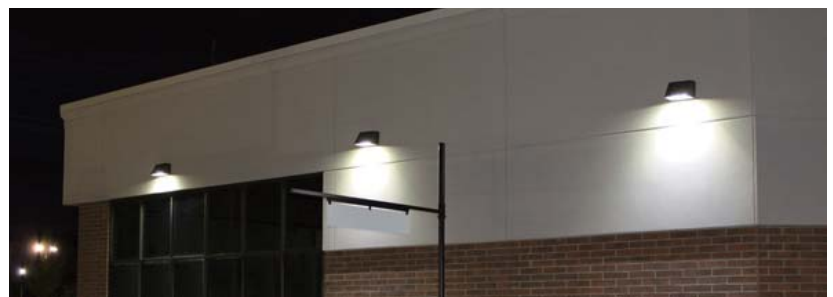

Applications:

- Wet Location/ Outdoor
- Warehouses
- Parking Lots
- Storage