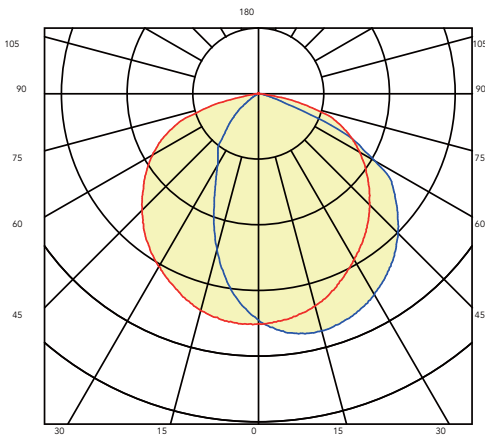

## Dimensions:

Unit: IN/MM

Medium Size

Weight  
45W: 9.85lb  
70W: 9.81lb

Large Size

Weight  
90W: 12.98lb  
135W: 13.51lb

## Photometrics:

Medium size  
Luminous Intensity Distribution Curve

Average Diffuse Angle(50%): 102.7°

Large size  
Luminous Intensity Distribution Curve

Average Diffuse Angle(50%): 109.7°

Date:	_____
Project:	_____
Price:	_____