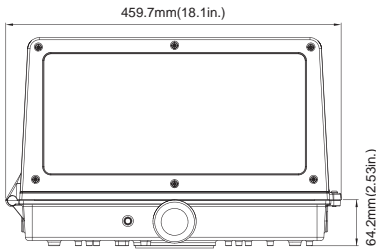

## Dimensions:

Unit: IN/MM

Medium Size

Weight  
45W: 9.85lb  
70W: 9.81lb

Large Size

Weight  
90W: 12.98lb  
135W: 13.51lb