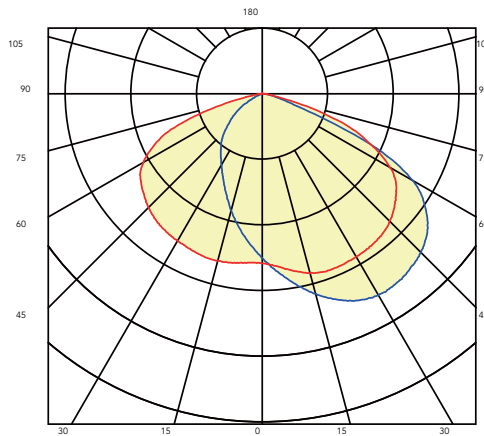

## Dimensions:

Unit: IN/MM

Medium Size

Weight  
45W: 9.85lb  
70W: 9.81lb

Large Size

Weight  
90W: 12.98lb  
135W: 13.51lb

## Photometrics:

Medium size  
Luminous Intensity Distribution Curve

Average Diffuse Angle(50%): 102.7°

Large size  
Luminous Intensity Distribution Curve

Average Diffuse Angle(50%): 109.7°

Date:	_____
Project:	_____
Price:	_____